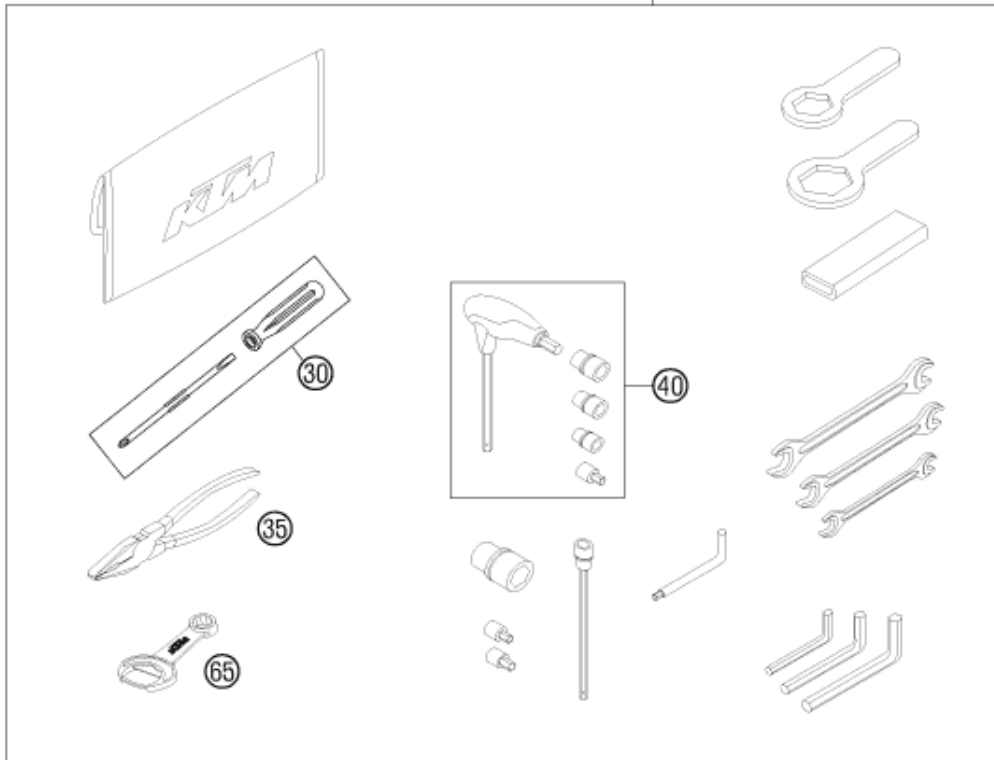

0

OHNE ABBILDUNG  
WITHOUT ILLUSTRATION

12

Pos	Part Number	Description	Additional Text	Quantity
0	3212335DE/GB	PP STREET POCKET FOLDER 2011		1.00
0	00063004130	CARTON 440X130X640(WINDSHIELD)		1.00
0	60035040044	RADIATOR PROTECTION CPL.		1.00
0	60112020000	BAGGAGE CARRIER SYSQUICK LOCK		1.00
0	60112024050	ADAPTER-KIT ALUM. CASE		1.00
0	60112920000	LOCK FOR QUICKLOCK CARRIER SYS		1.00
0	60112025200	ALUM CASE RIGHT BLK 37L		1.00
0	60112024200	ALUM CASE LEFT BLK 37L		1.00
0	60112023250	CASE LOCK 4 PCS.		1.00
0	60112092150	SUPPORT FOR GPS BRACKET 09-		1.00
0	6001206810004	TANK PROTECTION ORANGE		1.00
0	60012027500	TOP-CASE 37		1.00
0	60112927044	BRACKET FOR BLK ALUM TOP CASE		1.00
0	58412040100	Rear view mirror, left/right		2.00
0	58412080000	REFLECTOR RED	EU+AUS	1.00
0	60012081200	license plate mouning plate	FOR AUS ONLY	1.00
0	0021060003	Washer DIN9021-A 6.4	ONLY USA	4.00
0	0985060003	Self lock. nut DIN985-M6-A2		4.00
0	58412080050	BRACKET FOR REFLECTOR		1.00

0	40006006000	WASHER 6MM		2.00
0	0966050163	OVAL HEAD SCREW DIN0966-M 5X16		2.00
0	0125050003	WASHER DIN0125-A 5,3		2.00
0	0985050003	Self locking nut DIN 985 M5		2.00
0	3210040	CUSTOMER WELCOME LETTER		1.00
0	312313	KTM BALLPOINT PEN ORANGE		1.00
0	312305	DOCUMENTS BAG 2006		1.00
0	00063099111	BAG FOR INSTR. MANUAL 245X170		1.00
0	00063004202	PRINT LABEL 60X51 MM		1.00
0	60008008050	blind plug nut M5 WN16A		6.00
0	60008008100	WIND SCREEN LARGE		1.00
0	0019050201	COUNTERSUNK SCREW ISA25 M5X20		6.00
0	60008046000	SPECIAL WASHER D=12MM 03		6.00
0	60003092100	UNDERRIDE PROTECTION LEFT 06		1.00
0	60003093100	UNDERRIDE PROTECTION RIGHT 06		1.00
0	0024060156	HH collar screw M6x15 TX30	ONLY USA	10.00
12	61129099000	TOOL SET 08		1.00
30	53012024100	SCREW DRIVER L=105MM		1.00
35	53012028200	GRIP ORANGE B&F		1.00
40	60029070200	T-WRENCH WS=6/8/10 TX=45 B&F		1.00
65	50329071100	WRENCH WS=13 B&F + OPENER		1.00