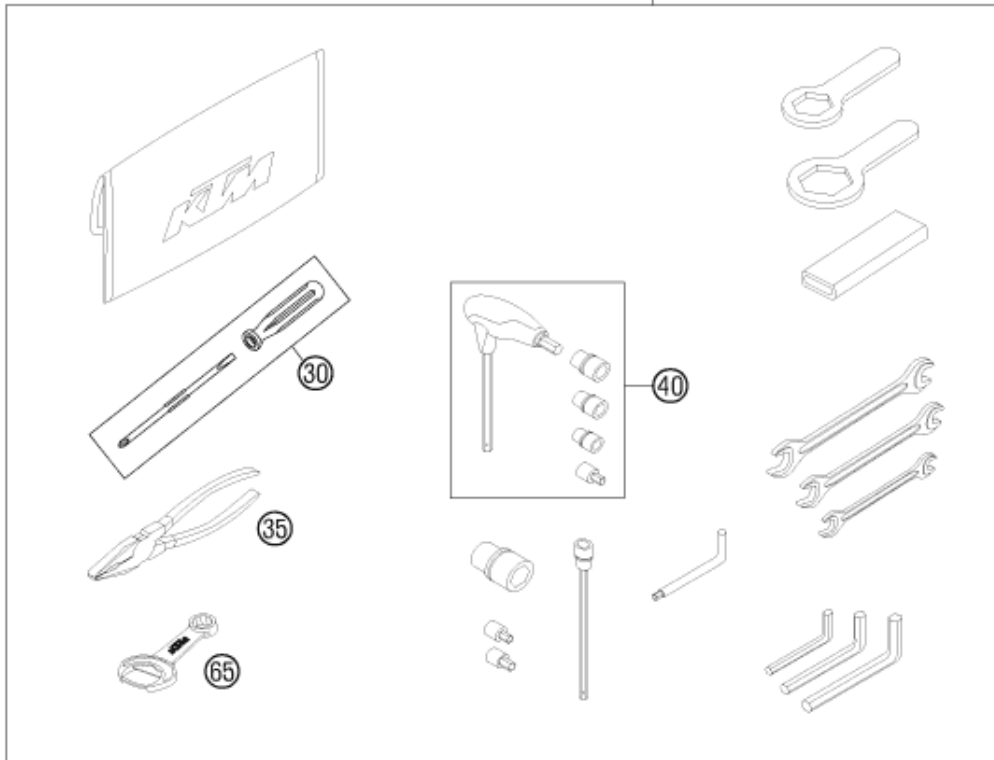

0

OHNE ABBILDUNG
WITHOUT ILLUSTRATION

12

Pos	Part Number	Description	Additional Text	Quantity
0	3212335DE/GB	PP STREET POCKET FOLDER 2011		1.00
0	00063004130	CARTON 440X130X640(WINDSHIELD)		1.00
0	60035040044	RADIATOR PROTECTION CPL.		1.00
0	60112020000	BAGGAGE CARRIER SYSQUICK LOCK		1.00
0	60112024050	ADAPTER-KIT ALUM. CASE		1.00
0	60112920000	LOCK FOR QUICKLOCK CARRIER SYS		1.00
0	60112025200	ALUM CASE RIGHT BLK 37L		1.00
0	60112024200	ALUM CASE LEFT BLK 37L		1.00
0	60112023250	CASE LOCK 4 PCS.		1.00
0	60112092150	SUPPORT FOR GPS BRACKET 09-		1.00
0	6001206810004	TANK PROTECTION ORANGE		1.00
0	60012027500	TOP-CASE 37		1.00
0	60112927044	BRACKET FOR BLK ALUM TOP CASE		1.00
0	58412040100	Rear view mirror, left/right		2.00
0	58412080000	REFLECTOR RED	EU+AUS	1.00
0	60012081200	license plate mouning plate	FOR AUS ONLY	1.00
0	0021060003	Washer DIN9021-A 6.4	ONLY USA	4.00
0	0985060003	Self lock. nut DIN985-M6-A2		4.00
0	58412080050	BRACKET FOR REFLECTOR		1.00

0	40006006000	WASHER 6MM		2.00
0	0966050163	OVAL HEAD SCREW DIN0966-M 5X16		2.00
0	0125050003	WASHER DIN0125-A 5,3		2.00
0	0985050003	Self locking nut DIN 985 M5		2.00
0	3210040	CUSTOMER WELCOME LETTER		1.00
0	312313	KTM BALLPOINT PEN ORANGE		1.00
0	312305	DOCUMENTS BAG 2006		1.00
0	00063099111	BAG FOR INSTR. MANUAL 245X170		1.00
0	00063004202	PRINT LABEL 60X51 MM		1.00
0	60008008050	blind plug nut M5 WN16A		6.00
0	60008008100	WIND SCREEN LARGE		1.00
0	0019050201	COUNTERSUNK SCREW ISA25 M5X20		6.00
0	60008046000	SPECIAL WASHER D=12MM 03		6.00
0	60003092100	UNDERRIDE PROTECTION LEFT 06		1.00
0	60003093100	UNDERRIDE PROTECTION RIGHT 06		1.00
0	0024060156	HH collar screw M6x15 TX30	ONLY USA	10.00
12	61129099000	TOOL SET 08		1.00
30	53012024100	SCREW DRIVER L=105MM		1.00
35	53012028200	GRIP ORANGE B&F		1.00
40	60029070200	T-WRENCH WS=6/8/10 TX=45 B&F		1.00
65	50329071100	WRENCH WS=13 B&F + OPENER		1.00