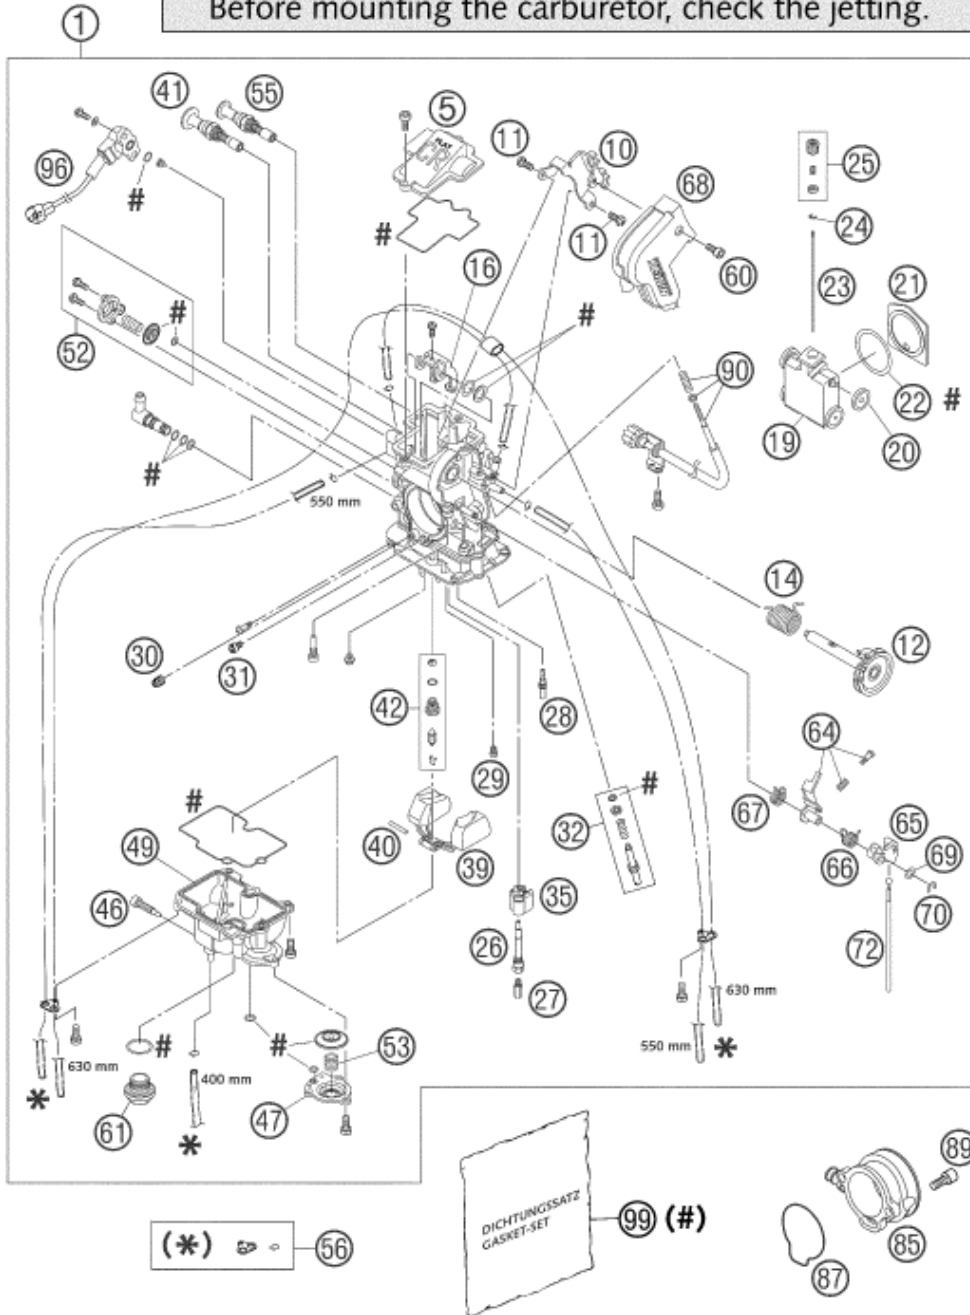

ACHTUNG !!!
Vor dem Einbau des Vergasers, Bedüsung kontrollieren.
CAUTION !!!
Before mounting the carburetor, check the jetting.

Pos	Part Number	Description	Additional Text	Quantity
1	57331001000	CARBURETOR KEIHIN FCR-41 MX 02		1.00
5	57331027000	CARBURETOR COVER 2002		1.00
10	57331080000	BRACKET PLATE FOR THR. CABLE		1.00
11	57331055000	SCREW M 5 X 8		2.00
12	57331046000	THROTTLE SHAFT CPL.		1.00
14	57331046050	COIL SPRING THROTTLE SHAFT		1.00
16	57331035051	LINK ARM THROTTLE VALVE CPL.		1.00
19	57331035000	THROTTLE VALVE CPL.		1.00
20	59031035050	BUSHING THROTTLE VALVE		4.00

87	59031040010	O-RING FOR INTAKE FUNNEL		1.00
89	0912050123	AH SCREW DIN0912-M 5X12		2.00
90	57331025000	STOP SCREW CPL. FCR-MX		1.00
96	57331077100	TPS-SENSOR FCRMX 320MM 03-04		1.00
99	57331099000	GASKET SET FCR-MX KEIHIN		1.00