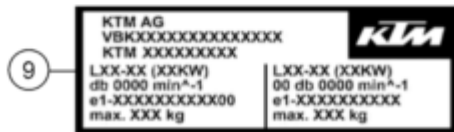

SETTING look owner's manual	LC4 ENDURO A606.01.098.000		FORK		SHOCK	
	Compression (clicks)	Rebound (clicks)	Comp. low speed (clicks)	Comp. high speed (clicks)	Rebound	Spring preload (mm)
Comfort	20	20	20	2	20	18
Standard	15	15	15	1,5	15	18
Sport	10	10	10	1	10	18
Max. payload	10	10	10	1	10	25

SPARE 25A	FUSE 25A	ABS control unit
SPARE 10A	FUSE 10A	ABS control unit
SPARE 10A	FUSE 9 - 10A	ABS wakeup, dashboard wakeup, bCCU wakeup, 6D sensor, OBD
SPARE 15A	FUSE 8 - 15A	ACC2, USB charging, HCU
SPARE 10A	FUSE 7 - 10A	ACC1
SPARE 10A	FUSE 6 - 10A	High beam, low beam, position-, tail-, licence light
SPARE 10A	FUSE 5 - 10A	Horn, brake light
SPARE 10A	FUSE 4 - 10A	radiator fans
SPARE 10A	FUSE 3 - 10A	fuel pump
SPARE 10A	FUSE 2 - 10A	Ignition, ECU, EWA, fuel injection, lambda sensor
SPARE 10A	FUSE 1 - 10A	Ignition, dashboard, bCCU
SPARE 30A		
FUSE - 30A		main fuse A606.11.087.010

Pos	Part Number	Description	Additional Text	Quantity
1	A60007098000	Fuel tank sticker EU		1.00
2	63003596000	LABEL M+S V-LIMIT 07		1.00
3	A60601098000	Decal std setting LC4 ENDURO		1.00
4	76504099000	Sticker "Kettenspannung"		1.00
5	A60603095000	Sticker ECE		1.00
6	A60603098000	Decal technical information End		1.00
7	21003094000	Sticker "EAC"		1.00
8	A60611087010	Decal fuse box		1.00
9	LI25-A606-2A			1.00