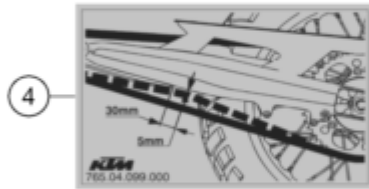

SETTING look owner's manual	LC4 ENDURO A606.01.098.000		FORK		SHOCK	
	Compression (clicks)	Rebound (clicks)	Comp. low speed (clicks)	Comp. high speed (clicks)	Rebound	Spring preload (mm)
Comfort	20	20	20	2	20	18
Standard	15	15	15	1,5	15	18
Sport	10	10	10	1	10	18
Max. payload	10	10	10	1	10	25