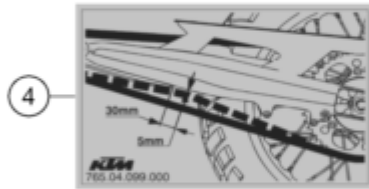

SETTING <small>look owner's manual</small>	LC4 ENDURO <small>A606.01.098.000</small>		FORK		SHOCK	
	Compression (clicks)	Rebound (clicks)	Comp. low speed (clicks)	Comp. high speed (clicks)	Rebound	Spring preload (mm)
Comfort	20	20	20	2	20	18
Standard	15	15	15	1,5	15	18
Sport	10	10	10	1	10	18
Max. payload	10	10	10	1	10	25