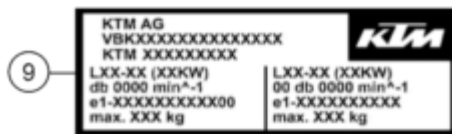

SETTING <small>look owner's manual</small>	LC4 ENDURO <small>A606.01.098.000</small>		FORK		SHOCK	
	Compression (clicks)	Rebound (clicks)	Comp. low speed (clicks)	Comp. high speed (clicks)	Rebound	Spring preload (mm)
Comfort	20	20	20	2	20	18
Standard	15	15	15	1,5	15	18
Sport	10	10	10	1	10	18
Max. payload	10	10	10	1	10	25

SPARE 25A	FUSE 25A	ABS control unit
SPARE 10A	FUSE 10A	ABS control unit
SPARE 10A	FUSE 9 - 10A	ABS wakeup, dashboard wakeup, bCCU wakeup, 6D sensor, OBD
SPARE 15A	FUSE 8 - 15A	ACC2, USB charging, HCU
SPARE 10A	FUSE 7 - 10A	ACC1
SPARE 10A	FUSE 6 - 10A	High beam, low beam, position-, tail-, licence light
SPARE 10A	FUSE 5 - 10A	Horn, brake light
SPARE 10A	FUSE 4 - 10A	radiator fans
SPARE 10A	FUSE 3 - 10A	fuel pump
SPARE 10A	FUSE 2 - 10A	Ignition, ECU, EWA, fuel injection, lambda sensor
SPARE 10A	FUSE 1 - 10A	Ignition, dashboard, bCCU
SPARE 30A		
FUSE - 30A		main fuse A606.11.087.010

Pos	Part Number	Description	Additional Text	Quantity
1	A60007098000	Fuel tank sticker EU		1.00
2	63003596000	LABEL M+S V-LIMIT 07		1.00
3	A60601098000	Decal std setting LC4 ENDURO		1.00
4	76504099000	Sticker "Kettenspannung"		1.00
5	A60603095000	Sticker ECE		1.00
6	A60603098000	Decal technical information End		1.00
7	21003094000	Sticker "EAC"		1.00
8	A60611087010	Decal fuse box		1.00
9	LI25-A606-2A			1.00