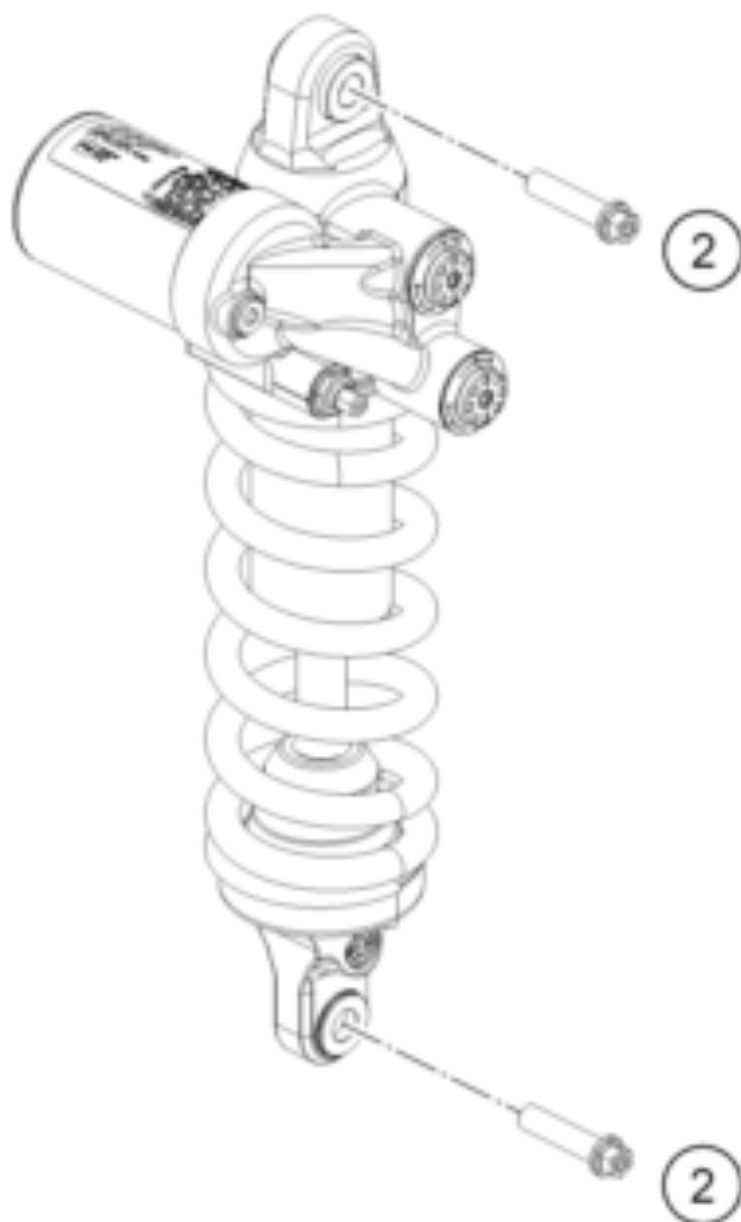

①

Ersatzteile für Federbein nur über
WP Authorized Centers verfügbar.

Shock absorber spare parts only available
through WP Authorized Centers.

Pos	Part Number	Description	Additional Text	Quantity
1	A610C455X305220	Shock abs. KTM 890 Advent. R R		1.00
2	0025120506S	HH COLLAR SCREW M12X50 TX45		2.00