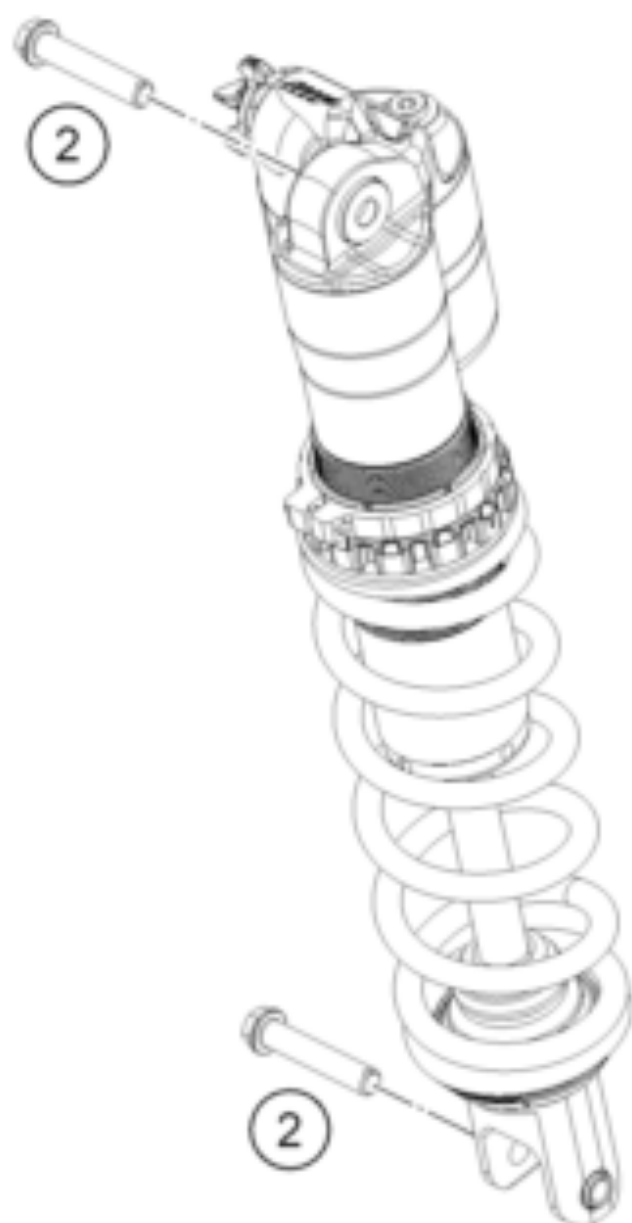

450 SX-F FACTORY EDITION 2026 <2026><US><F8475Z1>
SHOCK ABSORBER
81571

1

Ersatzteile für Federbein nur über
WP Authorized Centers verfügbar.

Shock absorber spare parts only available
through WP Authorized Centers.

Pos	Part Number	Description	Additional Text	Quantity
1	SPNO	Non orderable part	A400C402X113000	1.00
2	77204089000	HH collar screw M10x52 WS13		2.00