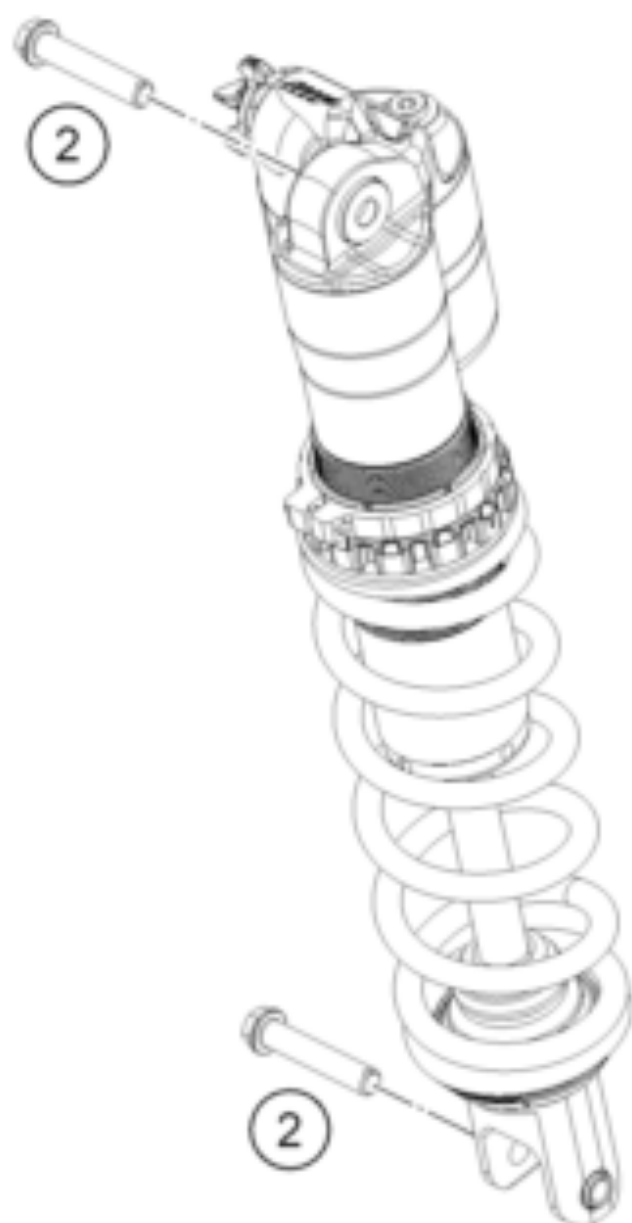

250 SX-F FACTORY EDITION 2026 <2026><US><F8175Z1>
SHOCK ABSORBER
81571

1

Ersatzteile für Federbein nur über
WP Authorized Centers verfügbar.

Shock absorber spare parts only available
through WP Authorized Centers.

Pos	Part Number	Description	Additional Text	Quantity
1	SPNO	Non orderable part	A400C402X113000	1.00
2	77204089000	HH collar screw M10x52 WS13		2.00