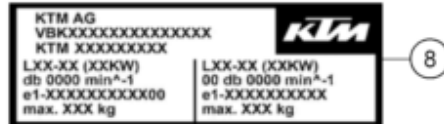

Pos	Part Number	Description	Additional Text	Quantity
1	A60007098000	Fuel tank sticker EU		1.00
2	76901198000	Sticker STD setting 690 SMC-R		1.00
3	76504099000	Sticker "Kettenspannung"		1.00
4	A60611087010	Decal fuse box		1.00
5	21003094000	Sticker "EAC"		1.00
6	A60603095000	Sticker ECE		1.00
7	A60603198000	Decal technical information, SM		1.00
8	LI25-A606-2B			1.00