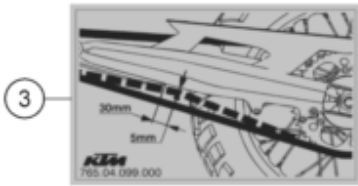

SETTING look owner's manual	690 SMC-R 769.01.198.000				FORK		SHOCK	
	Compression (clicks)	Rebound (clicks)	Change the spring (clicks)	Change high speed (turns)	Rebound (clicks)	Spring preload		
Comfort	20	20	20	2	20	18mm		
Standard	16	15	15	1.5	15	15mm		
Sport	10	10	10	1	10	10mm		
Max. payload	10	10	10	1	10	25mm		

LIFE ENCYCLO		A606.01.098.000	
Fuel:	RON 95 unleaded (USA: PREMIUM PON 91)		
Tyre front:	000021 (MTR)M-S		
Air pressure front:	rider only	1.8 bar (26 psi)	
	terrain	1.5 bar (22psi)	
	max. payload	2.2 bar (32 psi)	
Tyre rear:	14000-15 (MTR)M-S		
Air pressure rear:	rider only	1.8 bar (26 psi)	
	terrain	1.5 bar (22psi)	
	max. payload	2.2 bar (32 psi)	
Max payload:	100 kg (214 lbs)		
Max. total weight:	350 kg (770 lbs)		
Engine oil:	fully synthetic: 10W/50		