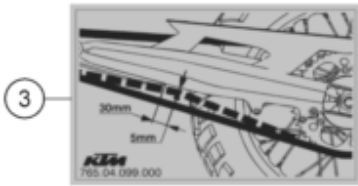

SETTING look owner's manual	690 SMC-R 769.01.198.000				FORK		SHOCK	
	Compression (clock)	Rebound (clock)	Change the spring (clock)	Change high speed (turn)	Rebound (clock)	Spring preload		
Comfort	20	20	20	2	20	18mm		
Standard	16	15	15	1.5	15	15mm		
Sport	10	10	10	1	10	10mm		
Max. payload	10	10	10	1	10	25mm		

LIFE ENCYCLO		A606.03.098.000	
Fuel:	RON 95 unleaded (USA: PREMIUM PON 91)		
Tyre front:	000021 (MTR)M-S		
Air pressure front:	1.8 bar (26 psi)	1.5 bar (22 psi)	2.2 bar (32 psi)
	rider only		
	terrain		
	max. payload		
Tyre rear:	140000-15 (MTR)M-S		
Air pressure rear:	1.8 bar (26 psi)	1.5 bar (22 psi)	2.2 bar (32 psi)
	rider only		
	terrain		
	max. payload		
Max payload:	100 kg (214 lbs)		
Max. total weight:	350 kg (770 lbs)		
Engine oil:	fully synthetic: 10W/50		