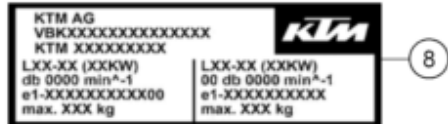

Pos	Part Number	Description	Additional Text	Quantity
1	A60007098000	Fuel tank sticker EU		1.00
2	76901198000	Sticker STD setting 690 SMC-R		1.00
3	76504099000	Sticker "Kettenspannung"		1.00
4	A60611087010	Decal fuse box		1.00
5	21003094000	Sticker "EAC"		1.00
6	A60603095000	Sticker ECE		1.00
7	A60603198000	Decal technical information, SM		1.00
8	LI25-A606-2B			1.00