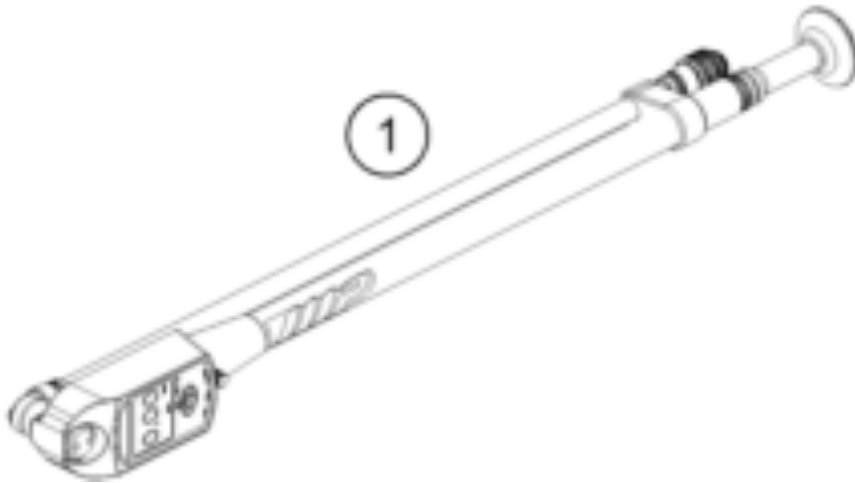

0

KEINE ABBILDUNG
NO ILLUSTRATION

1

Pos	Part Number	Description	Additional Text	Quantity
0	A46001038010	Rigid handlebar clamp bushing		2.00
0	A46039075000	Sticker map select switch		1.00
0	A46003137033	Footpeg set		1.00
0	81212016100	WASH CAP SET		1.00
0	A48002014000	Cam 4T 36 mm		1.00
0	A46008078025	Displacement tabel set 350 SX-		1.00
0	58411098100	CONTACT WASHER M6 VSV-K6		2.00
0	A46002002044C1A	Handlebar pad compl.		1.00
0	A46006903000EB	Air filter cover		1.00
0	A46003094000C1	Frame protection set		1.00
0	0025050126	HH collar screw M5x12 TX30		2.00
0	78141013190	FUEL FILTER		3.00
0	00063004202	PRINT LABEL 60X51 MM		1.00
0	77229072100	Spark plug wrench, WS=14		1.00
0	52000235SET	Sticker set XACT 5 AER CC 182.		1.00
0	A46029094000	Stand/fork support		1.00
0	00063004012	HEADLIGHT MASK BOX		1.00
0	50329072000	SPOKE-SPANNER WS 7/10		1.00
1	79412966100	Fork pump		1.00