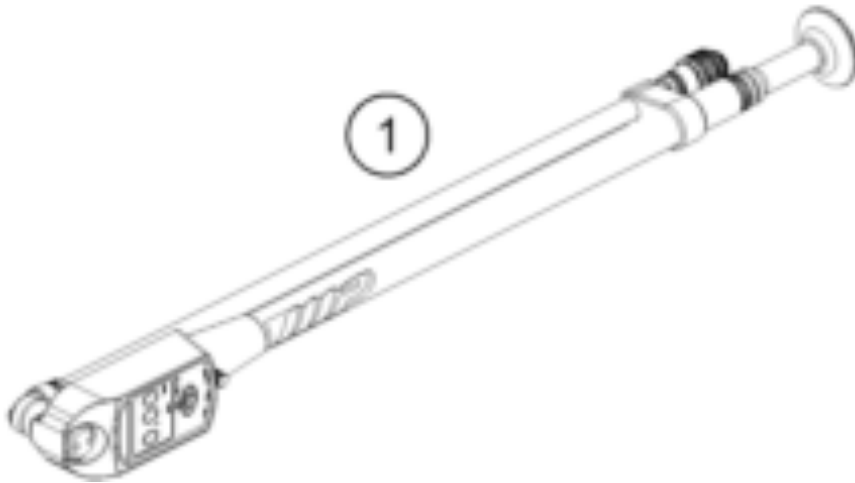

0

KEINE ABBILDUNG
NO ILLUSTRATION

1

Pos	Part Number	Description	Additional Text	Quantity
0	A46001038010	Rigid handlebar clamp bushing		2.00
0	A46039075000	Sticker map select switch		1.00
0	A46003137033	Footpeg set		1.00
0	81212016100	WASH CAP SET		1.00
0	A48002014000	Cam 4T 36 mm		1.00
0	A46008078025	Displacement label set 350 SX-		1.00
0	58411098100	CONTACT WASHER M6 VSV-K6		2.00
0	A46002002044C1A	Handlebar pad compl.		1.00
0	A46006903000EB	Air filter cover		1.00
0	A46003094000C1	Frame protection set		1.00
0	0025050126	HH collar screw M5x12 TX30		2.00
0	78141013190	FUEL FILTER		3.00
0	00063004202	PRINT LABEL 60X51 MM		1.00
0	77229072100	Spark plug wrench, WS=14		1.00
0	52000235SET	Sticker set XACT 5 AER CC 182.		1.00
0	A46029094000	Stand/fork support		1.00
0	00063004012	HEADLIGHT MASK BOX		1.00
0	50329072000	SPOKE-SPANNER WS 7/10		1.00
1	79412966100	Fork pump		1.00