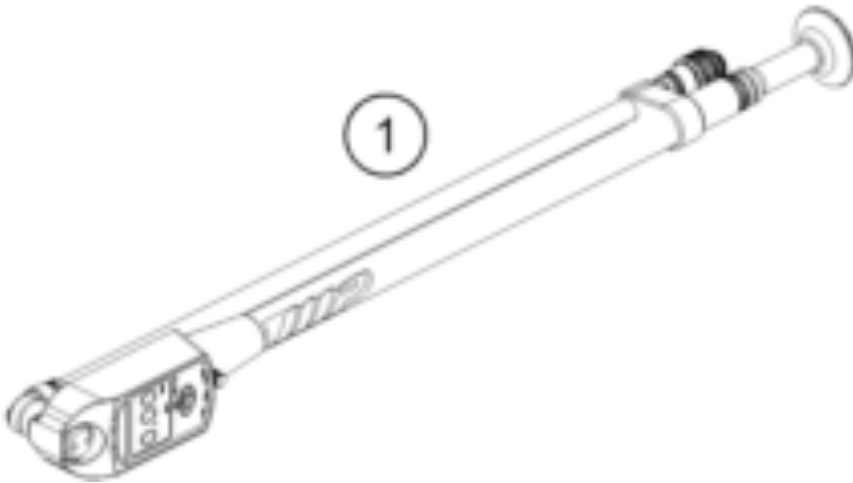

0

KEINE ABBILDUNG
NO ILLUSTRATION

1

Pos	Part Number	Description	Additional Text	Quantity
0	A46001038010	Rigid handlebar clamp bushing		2.00
0	A46039075000	Sticker map select switch		1.00
0	A46003137033	Footpeg set		1.00
0	81212016100	WASH CAP SET		1.00
0	A48002014000	Cam 4T 36 mm		1.00
0	A46008078024	Displacement label set 250 SX-		1.00
0	58411098100	CONTACT WASHER M6 VSV-K6		2.00
0	A46002002044C1A	Handlebar pad compl.		1.00
0	A46006903000EB	Air filter cover		1.00
0	A46003094000C1	Frame protection set		1.00
0	0025050126	HH collar screw M5x12 TX30		2.00
0	78141013190	FUEL FILTER		3.00
0	00063004202	PRINT LABEL 60X51 MM		1.00
0	77229072100	Spark plug wrench, WS=14		1.00
0	52000235SET	Sticker set XACT 5 AER CC 182.		1.00
0	A46029094000	Stand/fork support		1.00
0	00063004012	HEADLIGHT MASK BOX		1.00
0	50329072000	SPOKE-SPANNER WS 7/10		1.00
1	79412966100	Fork pump		1.00