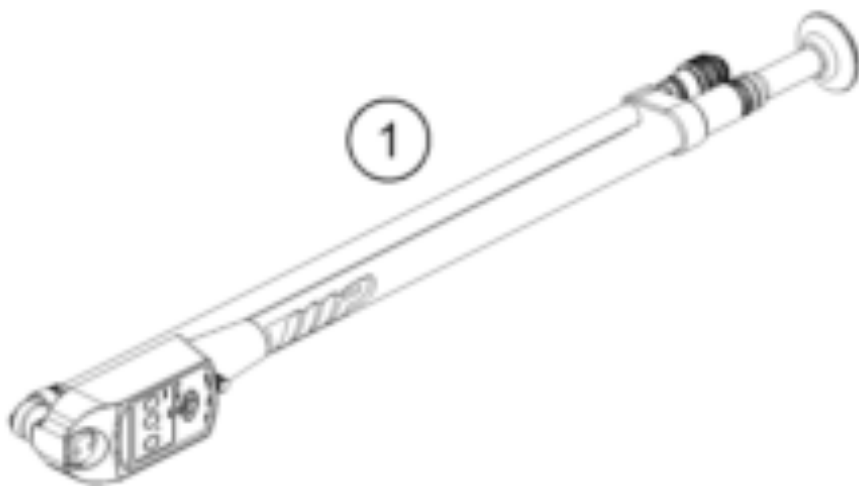

0

KEINE ABBILDUNG  
NO ILLUSTRATION

1

Pos	Part Number	Description	Additional Text	Quantity
0	A46001038010	Rigid handlebar clamp bushing		2.00
0	A46039075000	Sticker map select switch		1.00
0	A46003137033	Footpeg set		1.00
0	81212016100	WASH CAP SET		1.00
0	A48002014000	Cam 4T 36 mm		1.00
0	A46008078024	Displacement label set 250 SX-		1.00
0	58411098100	CONTACT WASHER M6 VSV-K6		2.00
0	A46002002044C1A	Handlebar pad compl.		1.00
0	A46006903000EB	Air filter cover		1.00
0	A46003094000C1	Frame protection set		1.00
0	0025050126	HH collar screw M5x12 TX30		2.00
0	78141013190	FUEL FILTER		3.00
0	00063004202	PRINT LABEL 60X51 MM		1.00
0	77229072100	Spark plug wrench, WS=14		1.00
0	52000235SET	Sticker set XACT 5 AER CC 182.		1.00
0	A46029094000	Stand/fork support		1.00
0	00063004012	HEADLIGHT MASK BOX		1.00
0	50329072000	SPOKE-SPANNER WS 7/10		1.00
1	79412966100	Fork pump		1.00