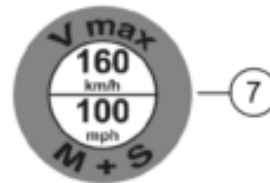

SETTING See owner's manual	Super Adventure R 619 03 307 000			SHOCK		
	Compression	Rebound	Spring preload (mm)	Compression max travel	Compression top adjust	Rebound
Comfort	21	21	0	21	1.5	21
Standard	18	18	0	18	1.8	18
Sport	10	10	0	10	1	10
Max. payload	10	10	0	7	1	7