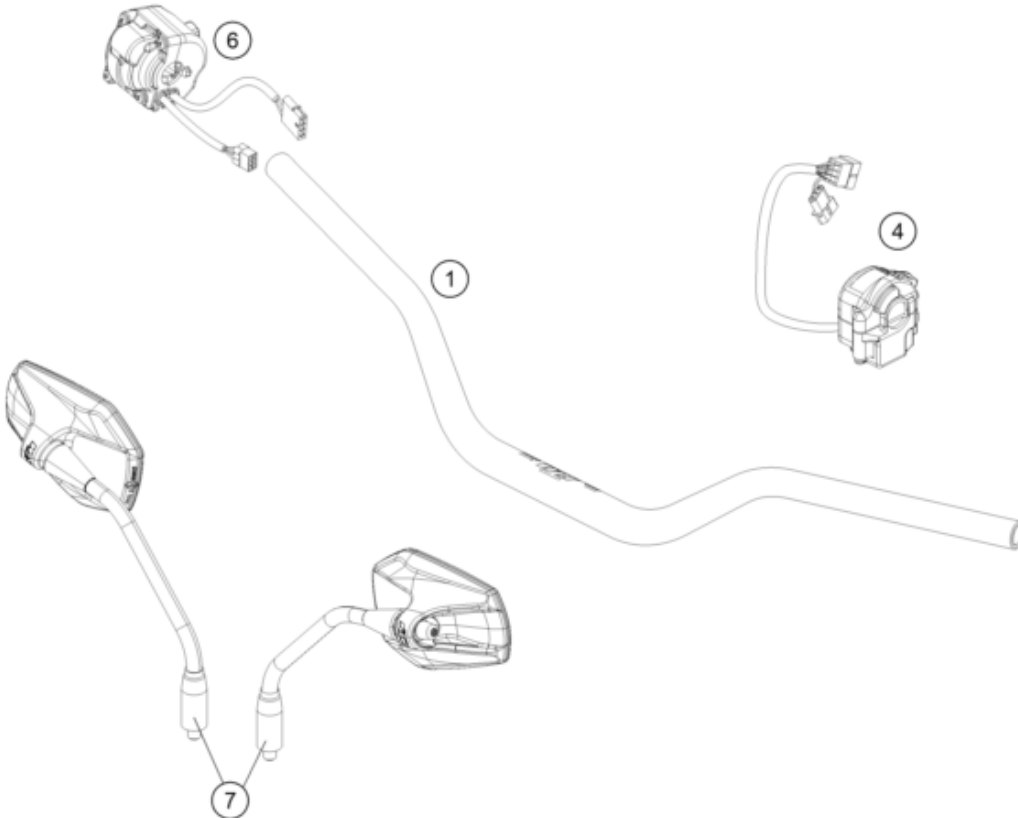

3

5

8

Pos	Part Number	Description	Additional Text	Quantity
1	7690200100001	Handlebar L=808mm, Dk=28.5mm		1.00
3	A60602021000	Grip Set		1.00
4	A60311170000	SWITCH CONTROL LH		1.00
5	79602182044EB	Handguard		1.00
6	A60611012000	Accelerator sensor		1.00
7	60312040200	Mirror		2.00
8	A63402079044	Mounting kit, handguard support		1.00