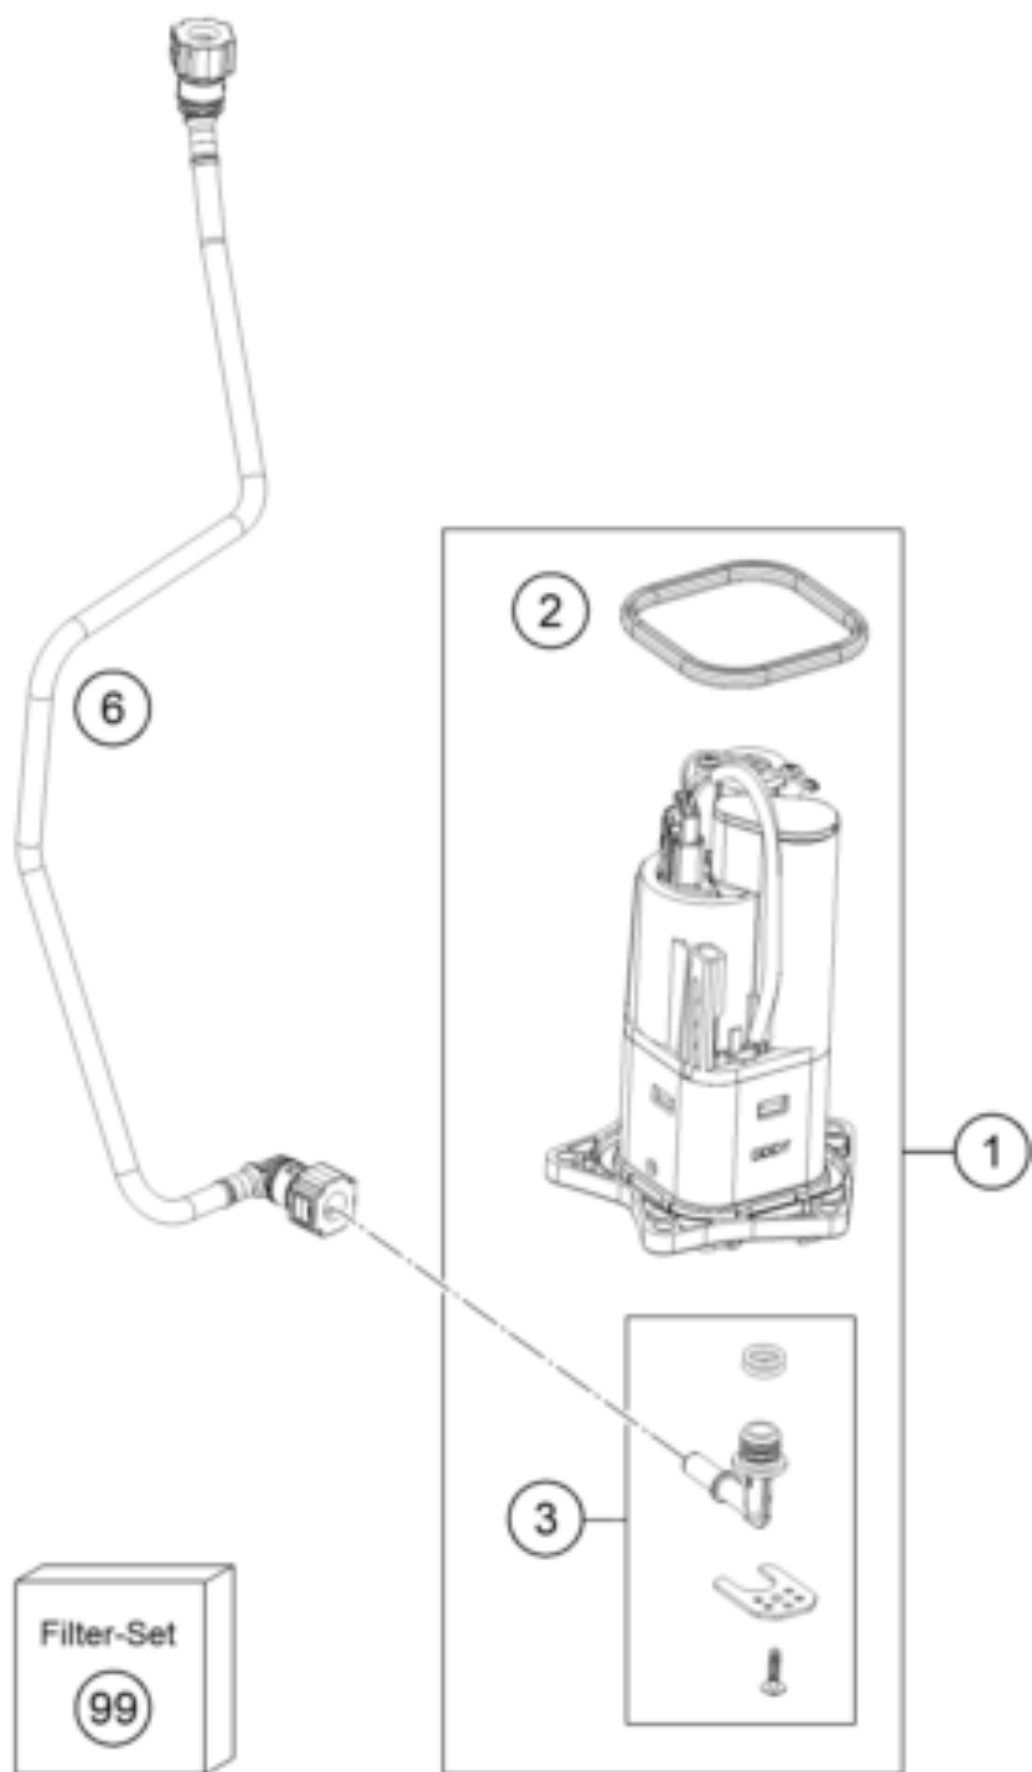

1390 SUPER ADVENTURE S EVO, orange 2027
<2027><US><F9975127>
FUEL PUMP
77619

Pos	Part Number	Description	Additional Text	Quantity
1	A62607088000	Fuel pump		1.00
2	64107189000	Sealing		1.00
3	64107092000	Hydraulic connection		1.00
4	61907087010	Cover fuel pump		1.00
5	0025060166	HH collar screw M6x16 TX30		5.00
6	61907016000	Fuel hose, pump compl.		1.00
99	64107090100	Fuel pump filter kit		0.00