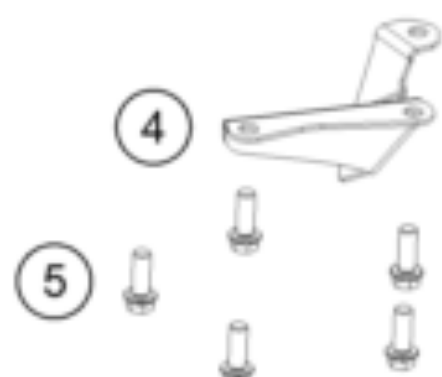

1390 SUPER ADVENTURE S EVO, orange 2026 <2026><JP><F9986Z1>  
FUEL PUMP  
77619

---

<b>Pos</b>	<b>Part Number</b>	<b>Description</b>	<b>Additional Text</b>	<b>Quantity</b>
1	A62607088000	Fuel pump		1.00
2	64107189000	Sealing		1.00
3	64107092000	Hydraulic connection		1.00
4	61907087010	Cover fuel pump		1.00
5	0025060166	HH collar screw M6x16 TX30		5.00
6	61907016000	Fuel hose, pump compl.		1.00
99	64107090100	Fuel pump filter kit		0.00