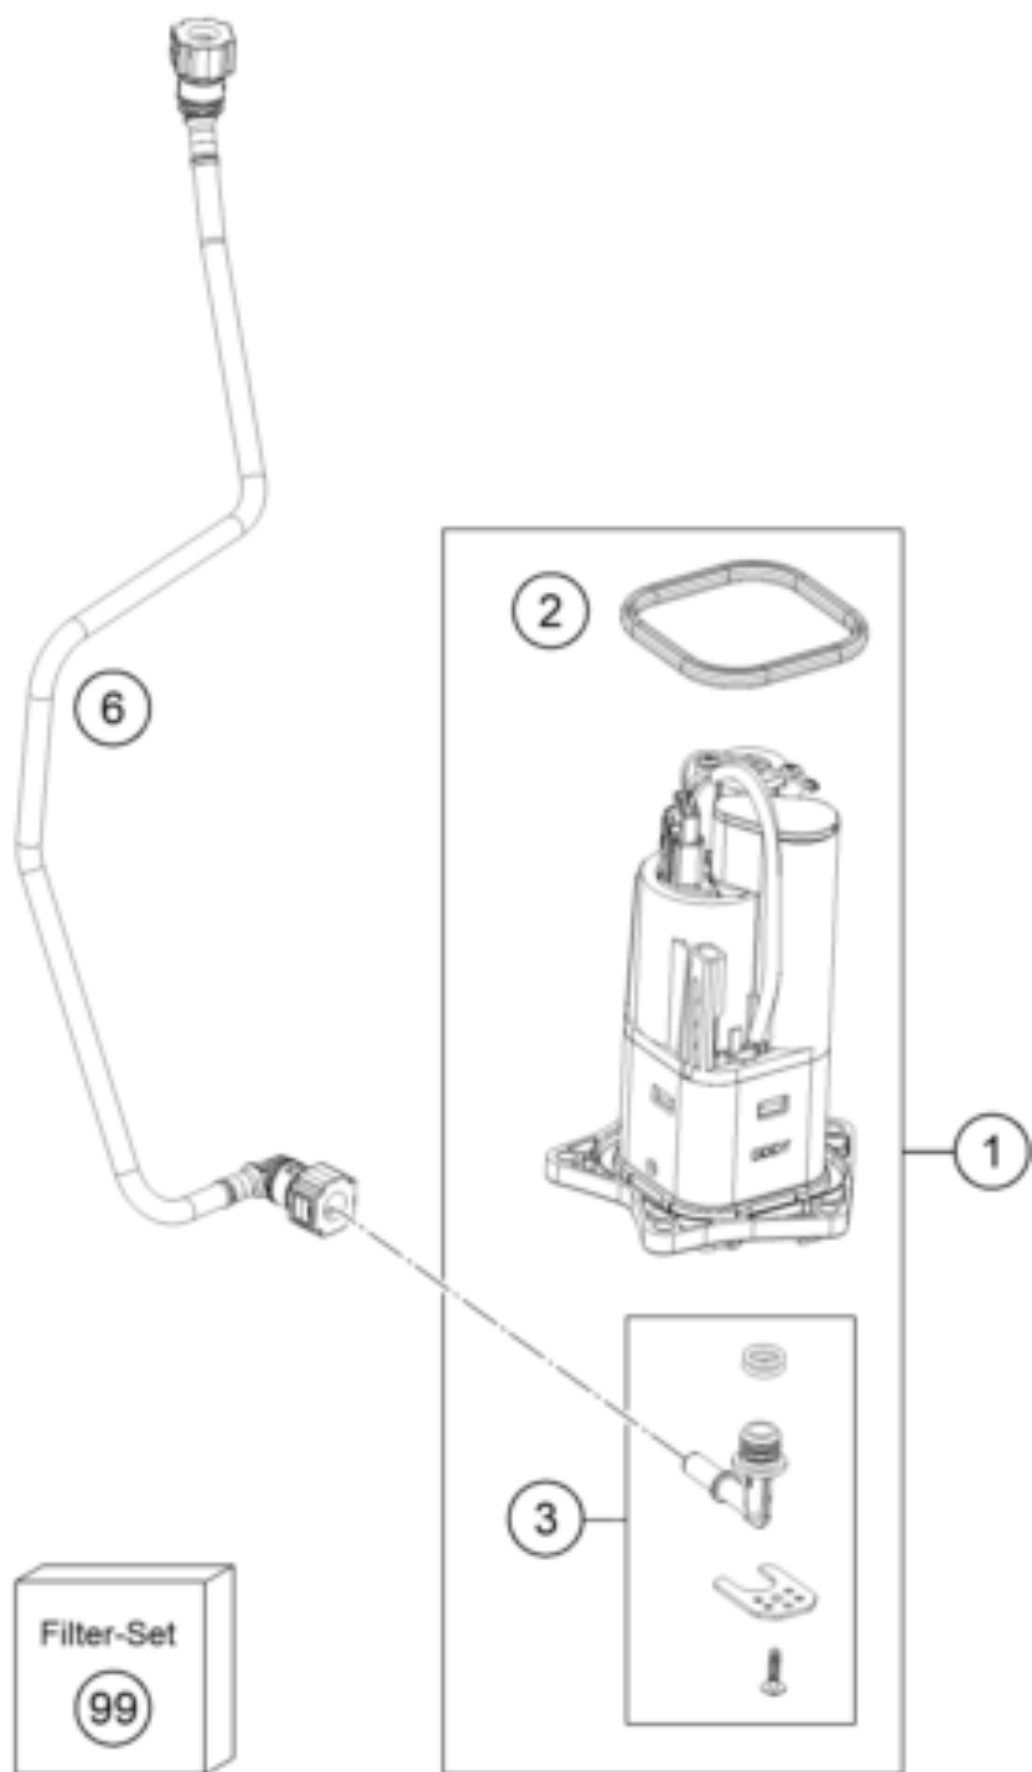

1390 SUPER ADVENTURE S EVO, orange 2026 <2026><JP><F9986Z1>  
FUEL PUMP  
77619

---

<b>Pos</b>	<b>Part Number</b>	<b>Description</b>	<b>Additional Text</b>	<b>Quantity</b>
1	A62607088000	Fuel pump		1.00
2	64107189000	Sealing		1.00
3	64107092000	Hydraulic connection		1.00
4	61907087010	Cover fuel pump		1.00
5	0025060166	HH collar screw M6x16 TX30		5.00
6	61907016000	Fuel hose, pump compl.		1.00
99	64107090100	Fuel pump filter kit		0.00