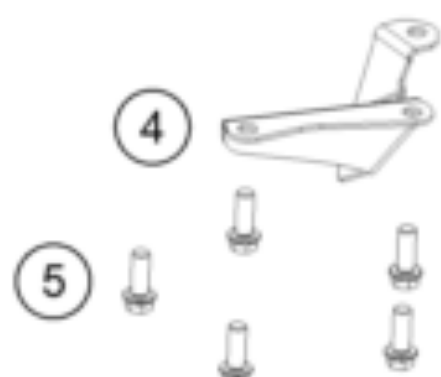

1390 SUPER ADVENTURE R OT 2026 <2026><US><F9975Z7>
FUEL PUMP
77619

Pos	Part Number	Description	Additional Text	Quantity
1	A62607088000	Fuel pump		1.00
2	64107189000	Sealing		1.00
3	64107092000	Hydraulic connection		1.00
4	61907087010	Cover fuel pump		1.00
5	0025060166	HH collar screw M6x16 TX30		5.00
6	61907016000	Fuel hose, pump compl.		1.00
99	64107090100	Fuel pump filter kit		0.00