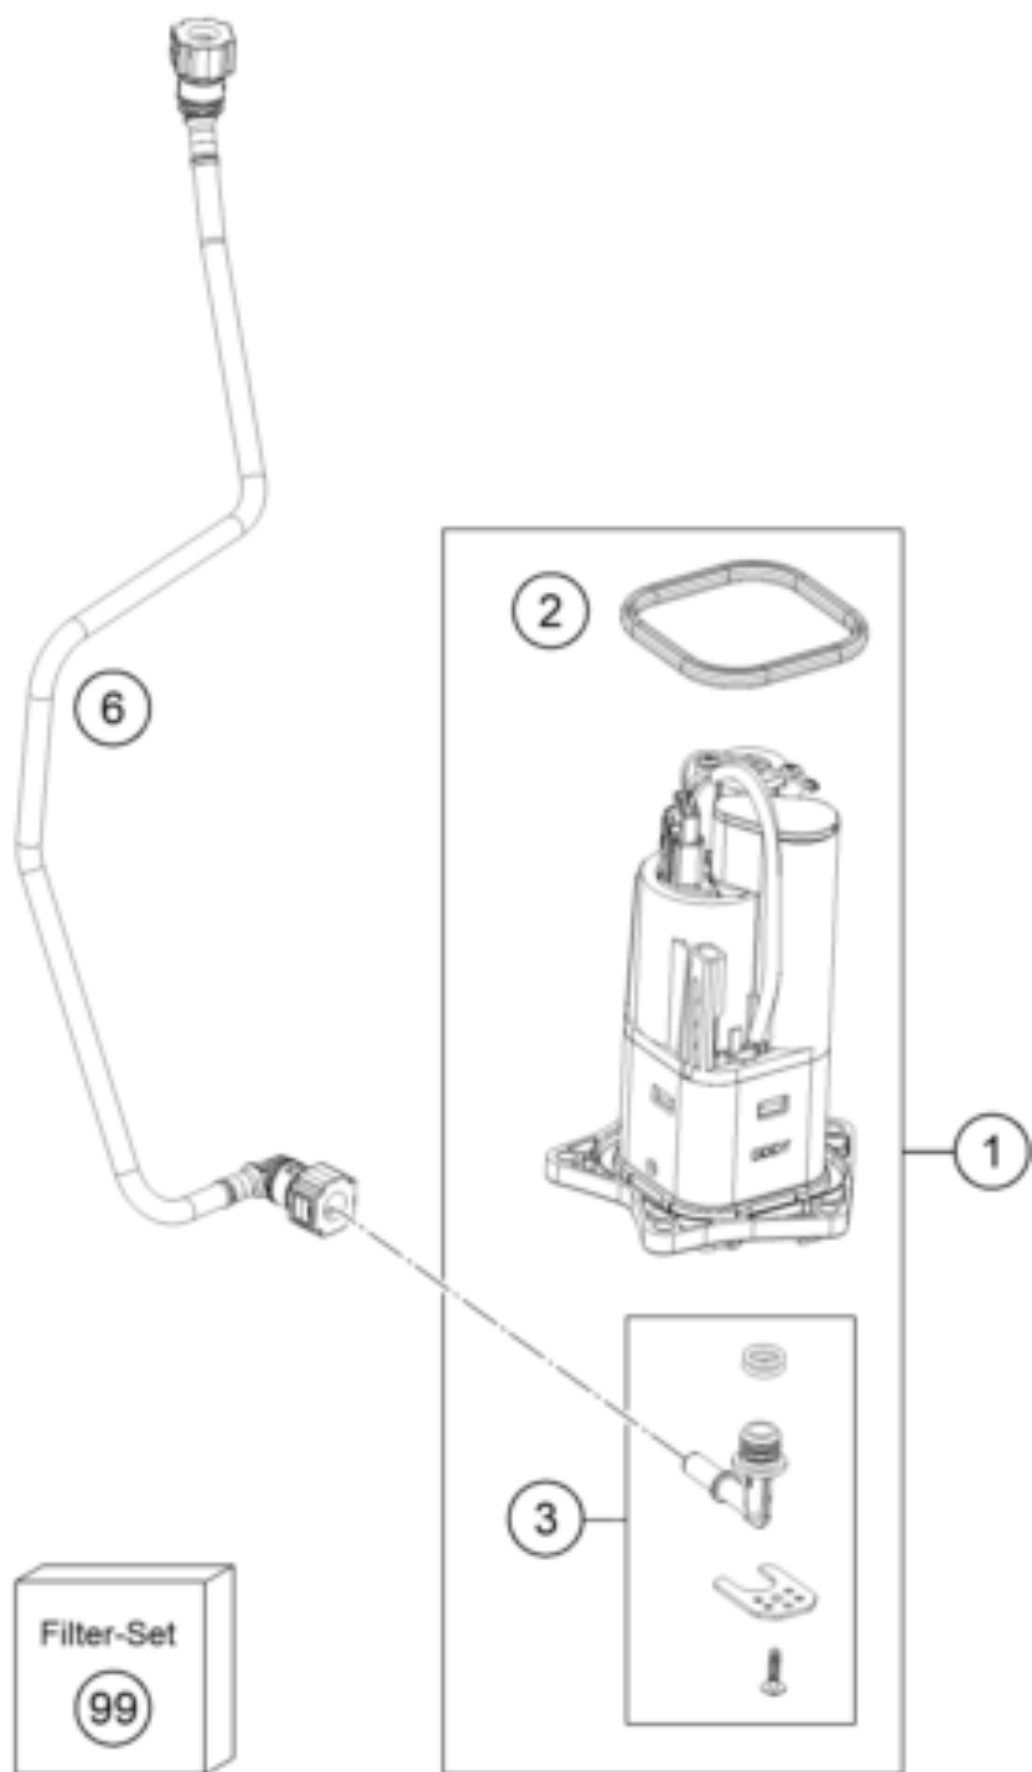

1390 SUPER ADVENTURE R OT 2026 <2026><US><F9975Z7>
FUEL PUMP
77619

Pos	Part Number	Description	Additional Text	Quantity
1	A62607088000	Fuel pump		1.00
2	64107189000	Sealing		1.00
3	64107092000	Hydraulic connection		1.00
4	61907087010	Cover fuel pump		1.00
5	0025060166	HH collar screw M6x16 TX30		5.00
6	61907016000	Fuel hose, pump compl.		1.00
99	64107090100	Fuel pump filter kit		0.00