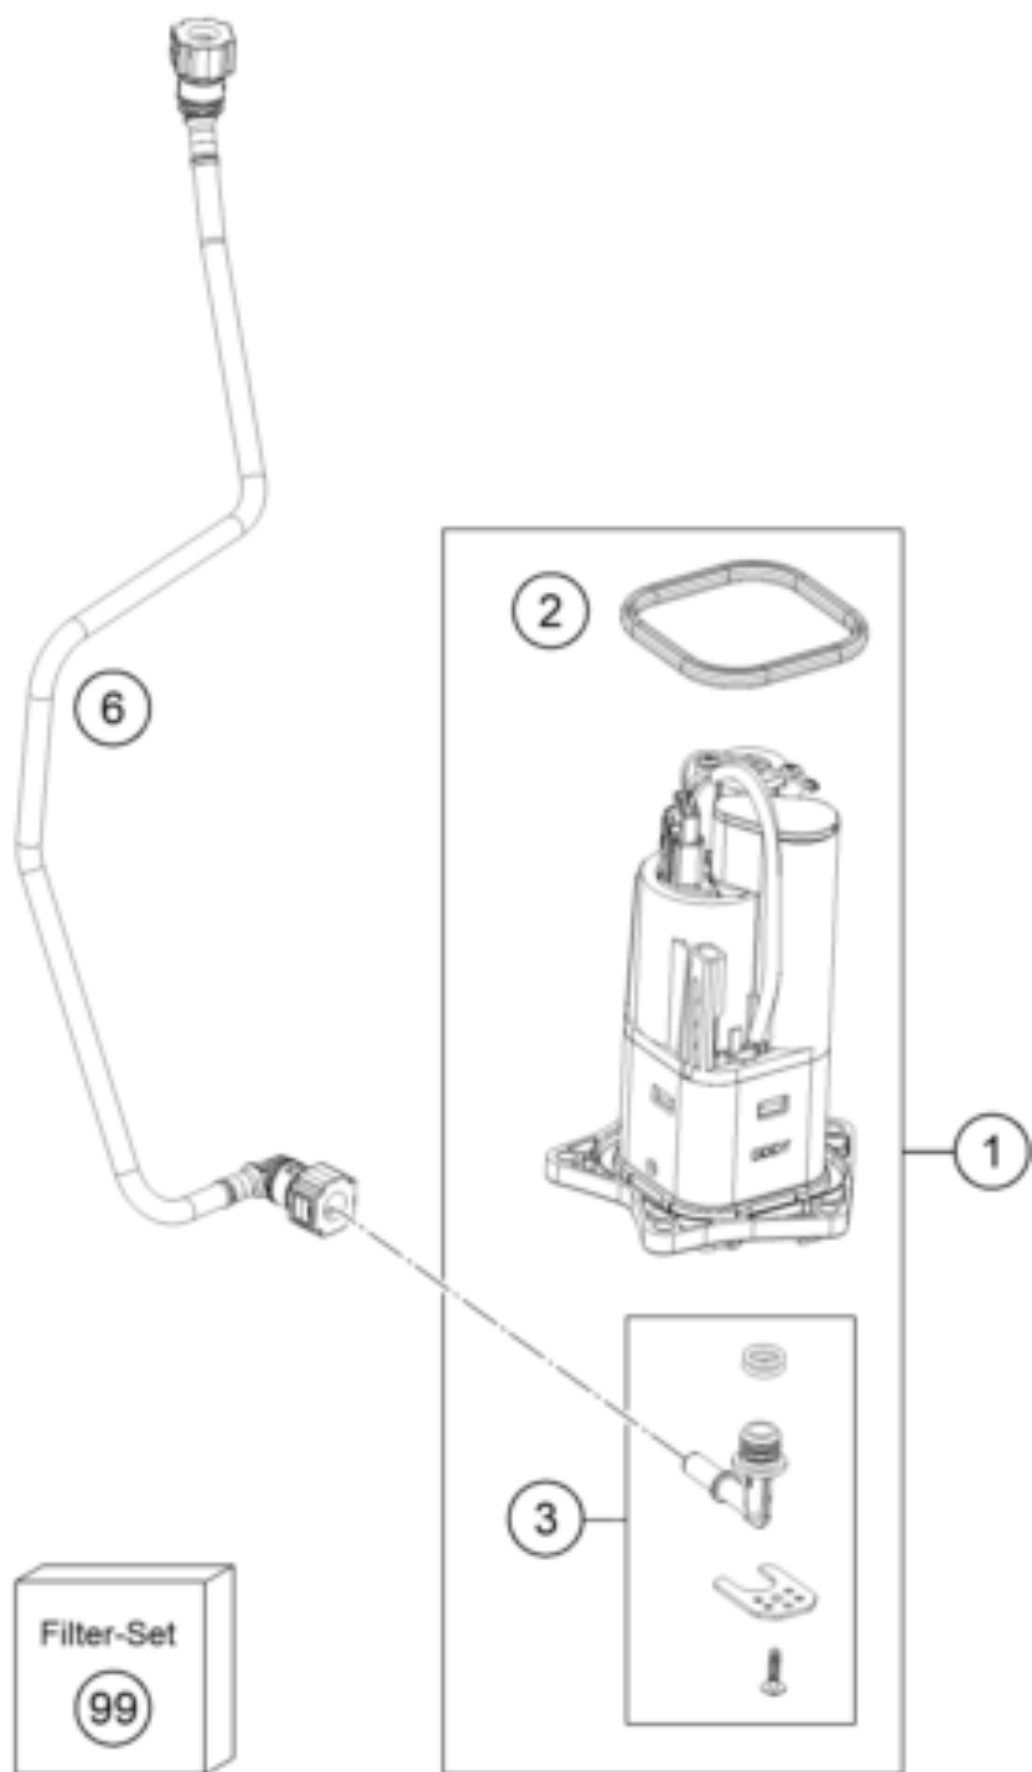

1390 SUPER ADVENTURE R OT 2026 <2026><EU><F9903Z7>  
FUEL PUMP  
77619

---

<b>Pos</b>	<b>Part Number</b>	<b>Description</b>	<b>Additional Text</b>	<b>Quantity</b>
1	A62607088000	Fuel pump		1.00
2	64107189000	Sealing		1.00
3	64107092000	Hydraulic connection		1.00
4	61907087010	Cover fuel pump		1.00
5	0025060166	HH collar screw M6x16 TX30		5.00
6	61907016000	Fuel hose, pump compl.		1.00
99	64107090100	Fuel pump filter kit		0.00