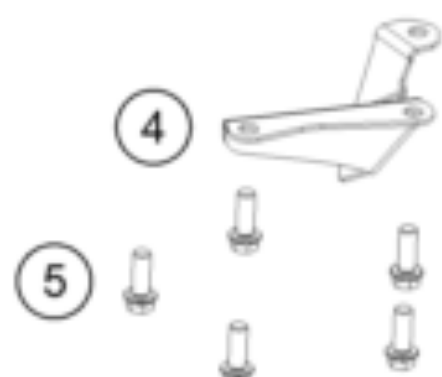

1390 SUPER ADVENTURE R OT 2026 <2026><EU><F9903Z7>  
FUEL PUMP  
77619

---

<b>Pos</b>	<b>Part Number</b>	<b>Description</b>	<b>Additional Text</b>	<b>Quantity</b>
1	A62607088000	Fuel pump		1.00
2	64107189000	Sealing		1.00
3	64107092000	Hydraulic connection		1.00
4	61907087010	Cover fuel pump		1.00
5	0025060166	HH collar screw M6x16 TX30		5.00
6	61907016000	Fuel hose, pump compl.		1.00
99	64107090100	Fuel pump filter kit		0.00