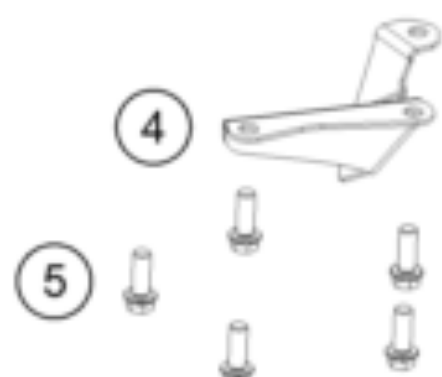

1390 SUPER ADVENTURE R 2026 <2026><EU><F9903Z6>  
FUEL PUMP  
77619

---

<b>Pos</b>	<b>Part Number</b>	<b>Description</b>	<b>Additional Text</b>	<b>Quantity</b>
1	A62607088000	Fuel pump		1.00
2	64107189000	Sealing		1.00
3	64107092000	Hydraulic connection		1.00
4	61907087010	Cover fuel pump		1.00
5	0025060166	HH collar screw M6x16 TX30		5.00
6	61907016000	Fuel hose, pump compl.		1.00
99	64107090100	Fuel pump filter kit		0.00