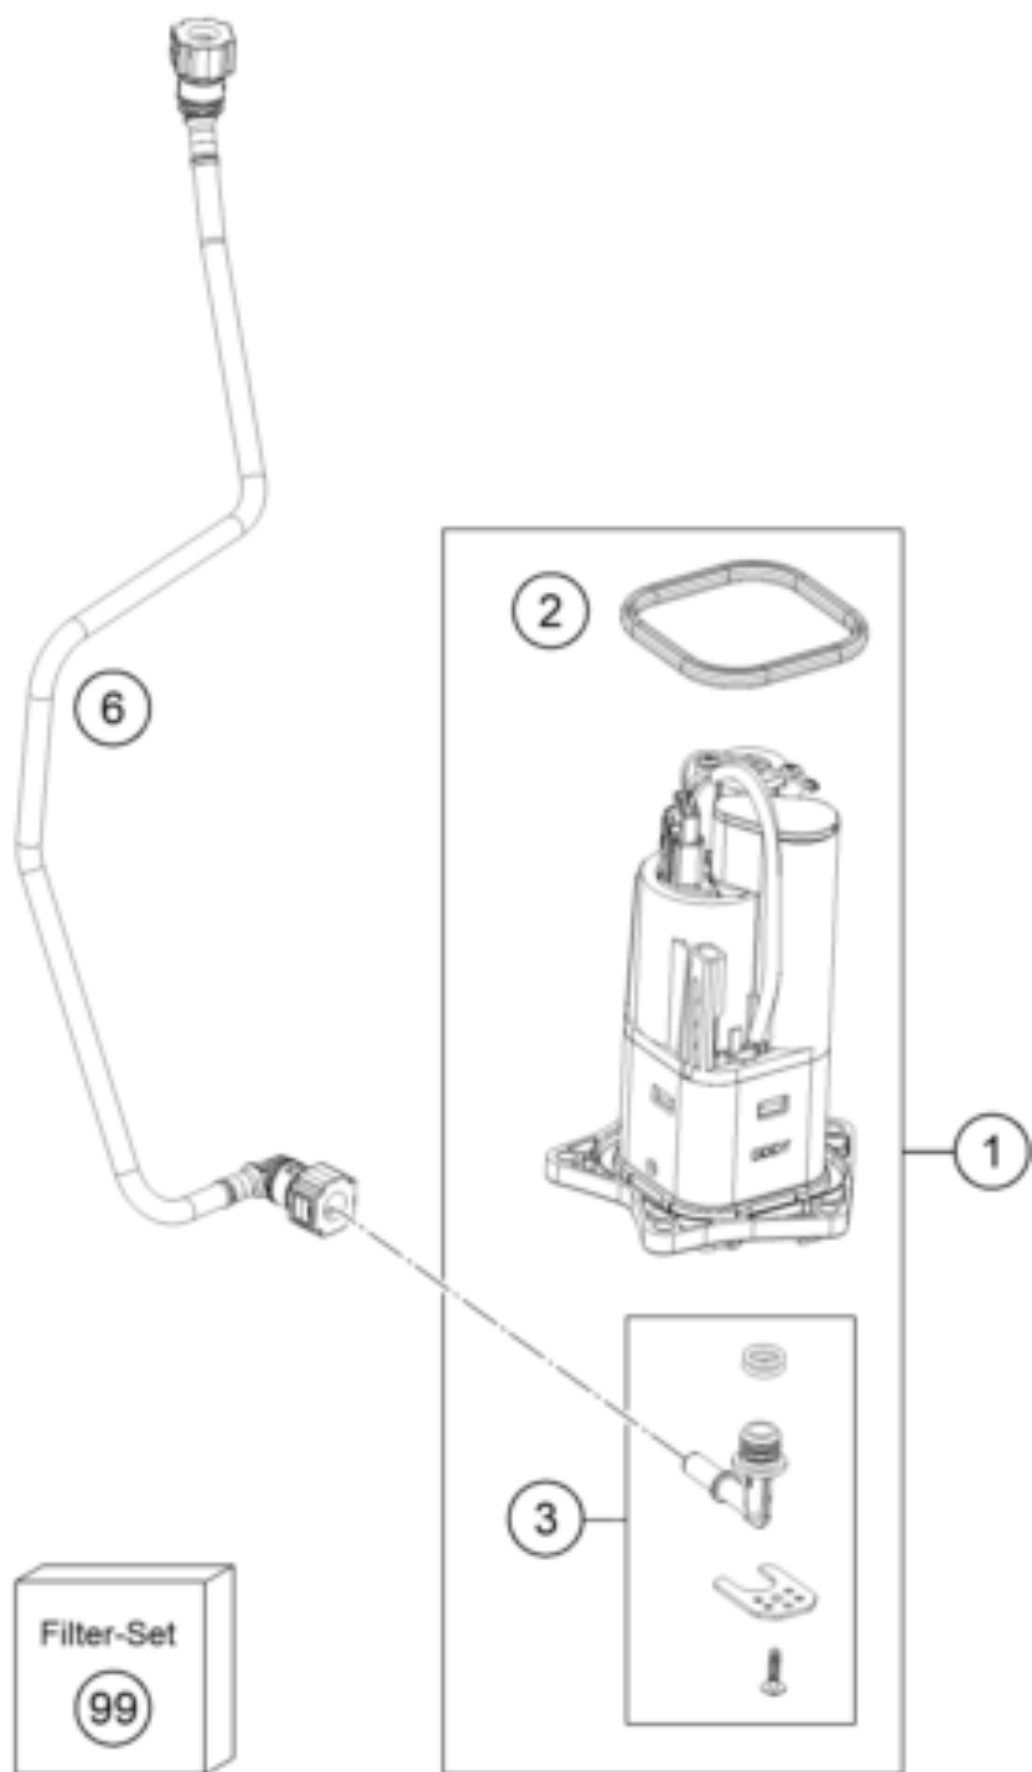

1390 SUPER ADVENTURE R 2026 <2026><EU><F9903Z6>  
FUEL PUMP  
77619

---

<b>Pos</b>	<b>Part Number</b>	<b>Description</b>	<b>Additional Text</b>	<b>Quantity</b>
1	A62607088000	Fuel pump		1.00
2	64107189000	Sealing		1.00
3	64107092000	Hydraulic connection		1.00
4	61907087010	Cover fuel pump		1.00
5	0025060166	HH collar screw M6x16 TX30		5.00
6	61907016000	Fuel hose, pump compl.		1.00
99	64107090100	Fuel pump filter kit		0.00