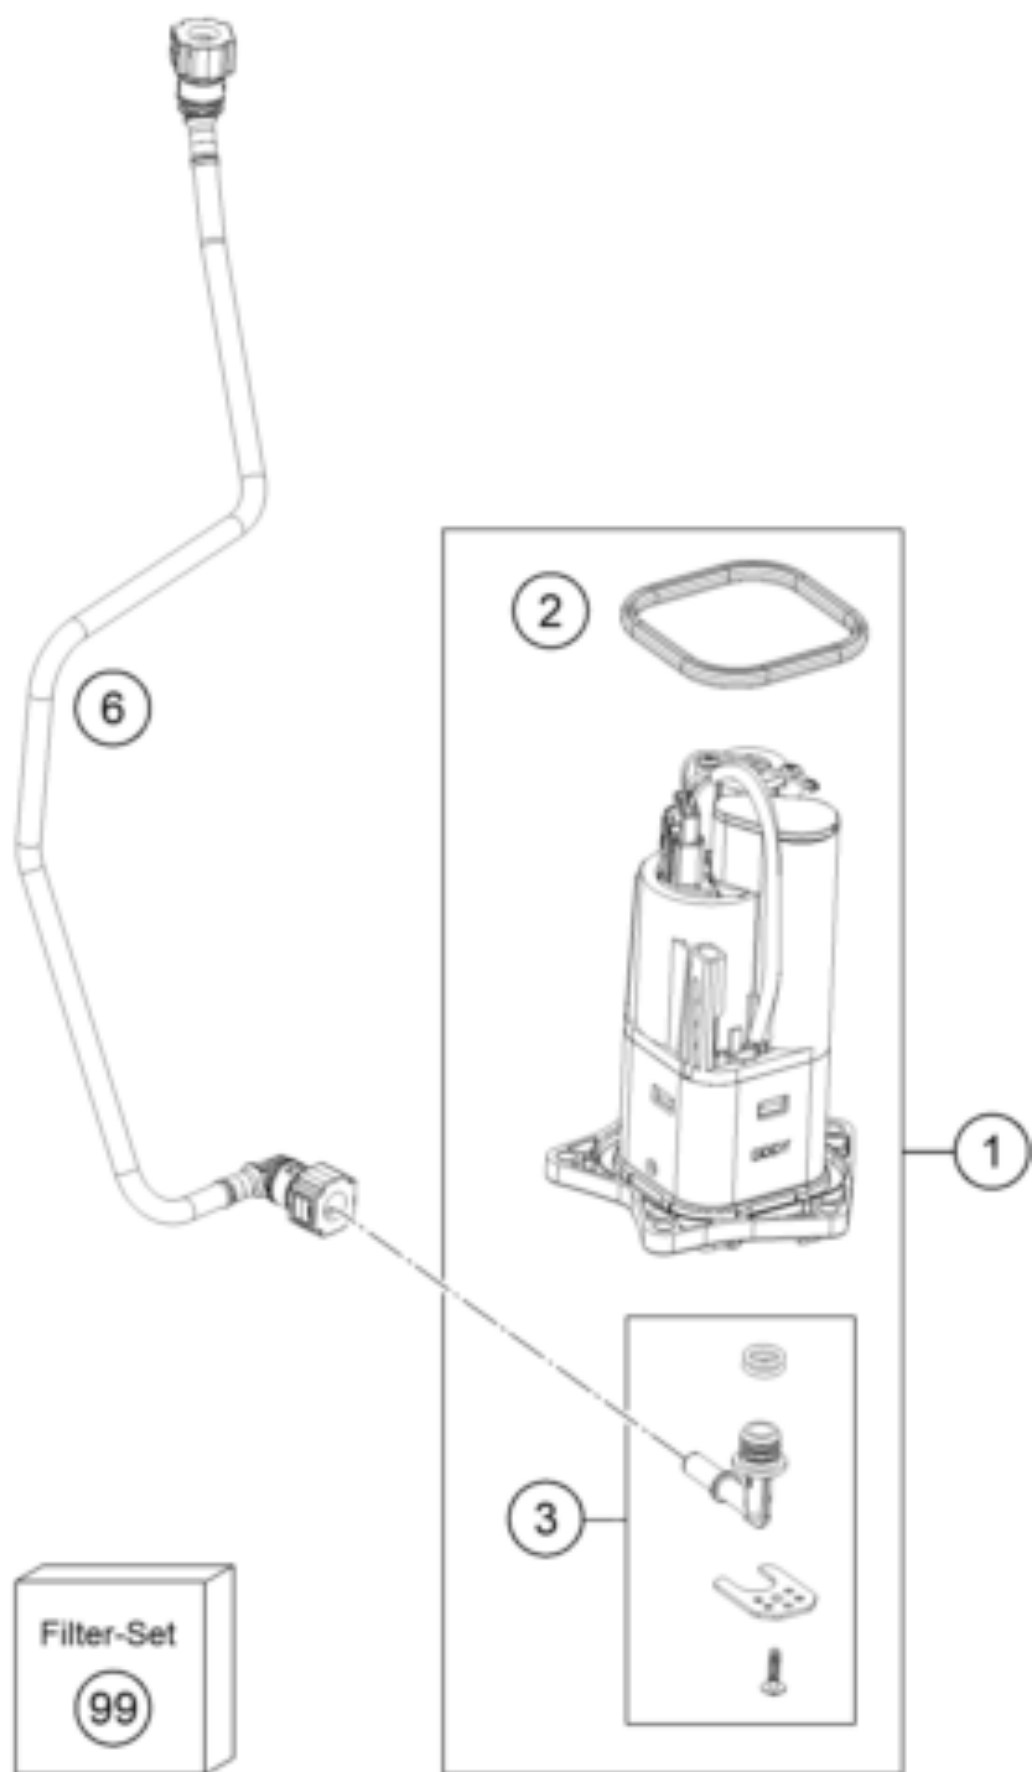

1390 SUPER ADVENTURE S, black 2026 <2026><EU><F9903Z5>
FUEL PUMP
77619

Pos	Part Number	Description	Additional Text	Quantity
1	A62607088000	Fuel pump		1.00
2	64107189000	Sealing		1.00
3	64107092000	Hydraulic connection		1.00
4	61907087010	Cover fuel pump		1.00
5	0025060166	HH collar screw M6x16 TX30		5.00
6	61907016000	Fuel hose, pump compl.		1.00
99	64107090100	Fuel pump filter kit		0.00