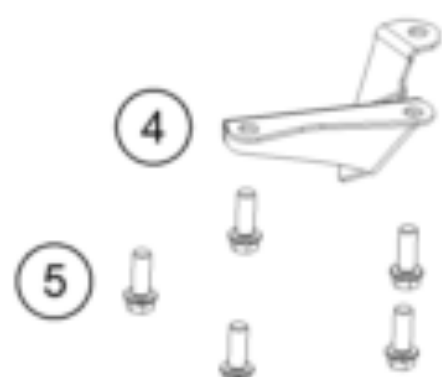

1390 SUPER ADVENTURE S, black 2026 <2026><EU><F9903Z5>
FUEL PUMP
77619

Pos	Part Number	Description	Additional Text	Quantity
1	A62607088000	Fuel pump		1.00
2	64107189000	Sealing		1.00
3	64107092000	Hydraulic connection		1.00
4	61907087010	Cover fuel pump		1.00
5	0025060166	HH collar screw M6x16 TX30		5.00
6	61907016000	Fuel hose, pump compl.		1.00
99	64107090100	Fuel pump filter kit		0.00