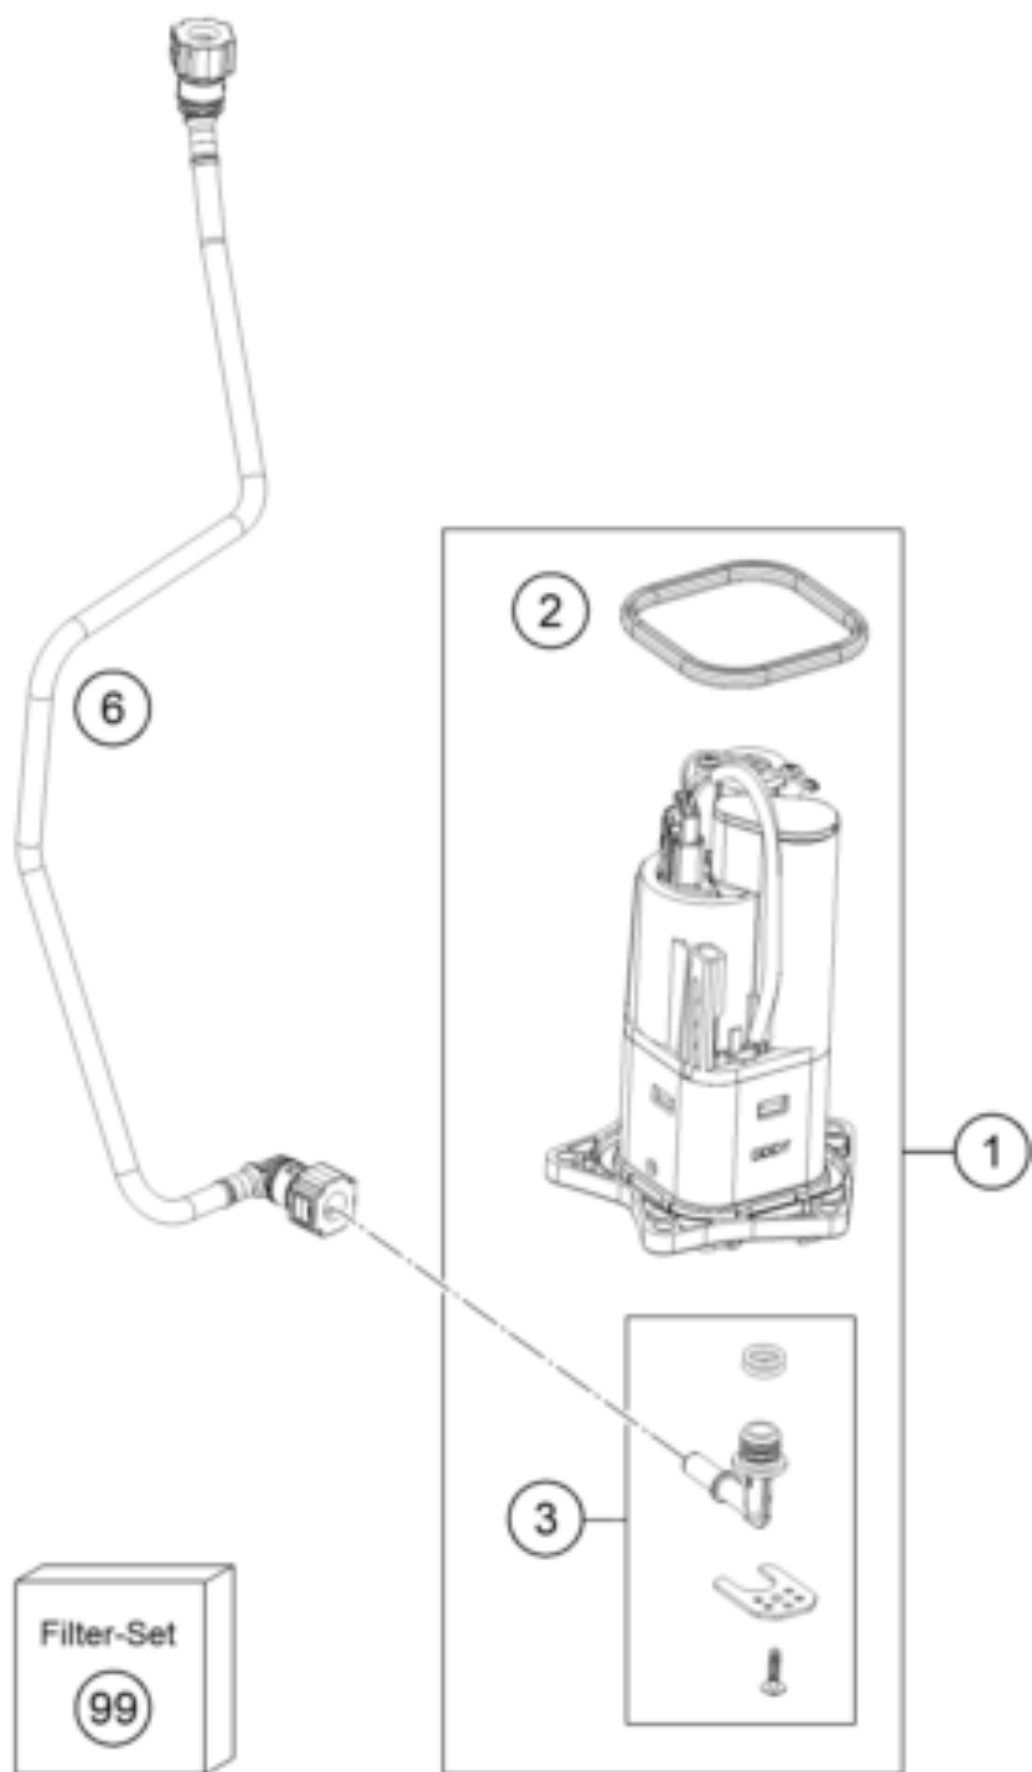

1390 SUPER ADVENTURE S, black 2026 <2026><EU><F9903Z5>  
FUEL PUMP  
77619

---

| <b>Pos</b> | <b>Part Number</b> | <b>Description</b>         | <b>Additional Text</b> | <b>Quantity</b> |
|------------|--------------------|----------------------------|------------------------|-----------------|
| 1          | A62607088000       | Fuel pump                  |                        | 1.00            |
| 2          | 64107189000        | Sealing                    |                        | 1.00            |
| 3          | 64107092000        | Hydraulic connection       |                        | 1.00            |
| 4          | 61907087010        | Cover fuel pump            |                        | 1.00            |
| 5          | 0025060166         | HH collar screw M6x16 TX30 |                        | 5.00            |
| 6          | 61907016000        | Fuel hose, pump compl.     |                        | 1.00            |
| 99         | 64107090100        | Fuel pump filter kit       |                        | 0.00            |