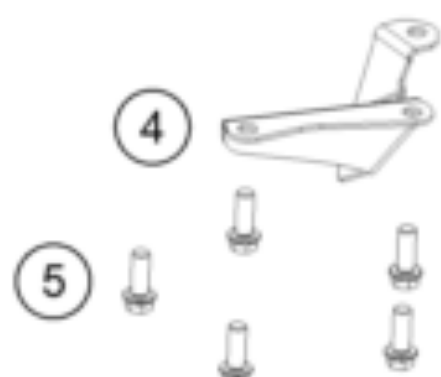

1390 SUPER ADVENTURE S, black 2026 <2026><EU><F9903Z5>  
FUEL PUMP  
77619

---

| <b>Pos</b> | <b>Part Number</b> | <b>Description</b>         | <b>Additional Text</b> | <b>Quantity</b> |
|------------|--------------------|----------------------------|------------------------|-----------------|
| 1          | A62607088000       | Fuel pump                  |                        | 1.00            |
| 2          | 64107189000        | Sealing                    |                        | 1.00            |
| 3          | 64107092000        | Hydraulic connection       |                        | 1.00            |
| 4          | 61907087010        | Cover fuel pump            |                        | 1.00            |
| 5          | 0025060166         | HH collar screw M6x16 TX30 |                        | 5.00            |
| 6          | 61907016000        | Fuel hose, pump compl.     |                        | 1.00            |
| 99         | 64107090100        | Fuel pump filter kit       |                        | 0.00            |