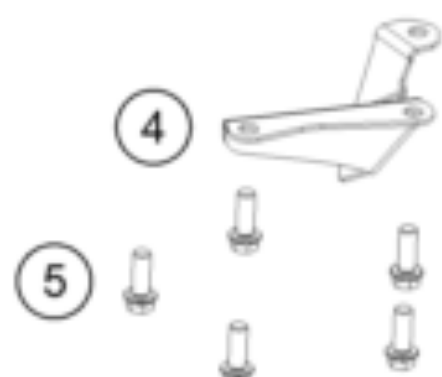

1390 SUPER ADVENTURE S, orange 2026 <2026><EU><F9903Z4>  
FUEL PUMP  
77619

---

Pos	Part Number	Description	Additional Text	Quantity
1	A62607088000	Fuel pump		1.00
2	64107189000	Sealing		1.00
3	64107092000	Hydraulic connection		1.00
4	61907087010	Cover fuel pump		1.00
5	0025060166	HH collar screw M6x16 TX30		5.00
6	61907016000	Fuel hose, pump compl.		1.00
99	64107090100	Fuel pump filter kit		0.00