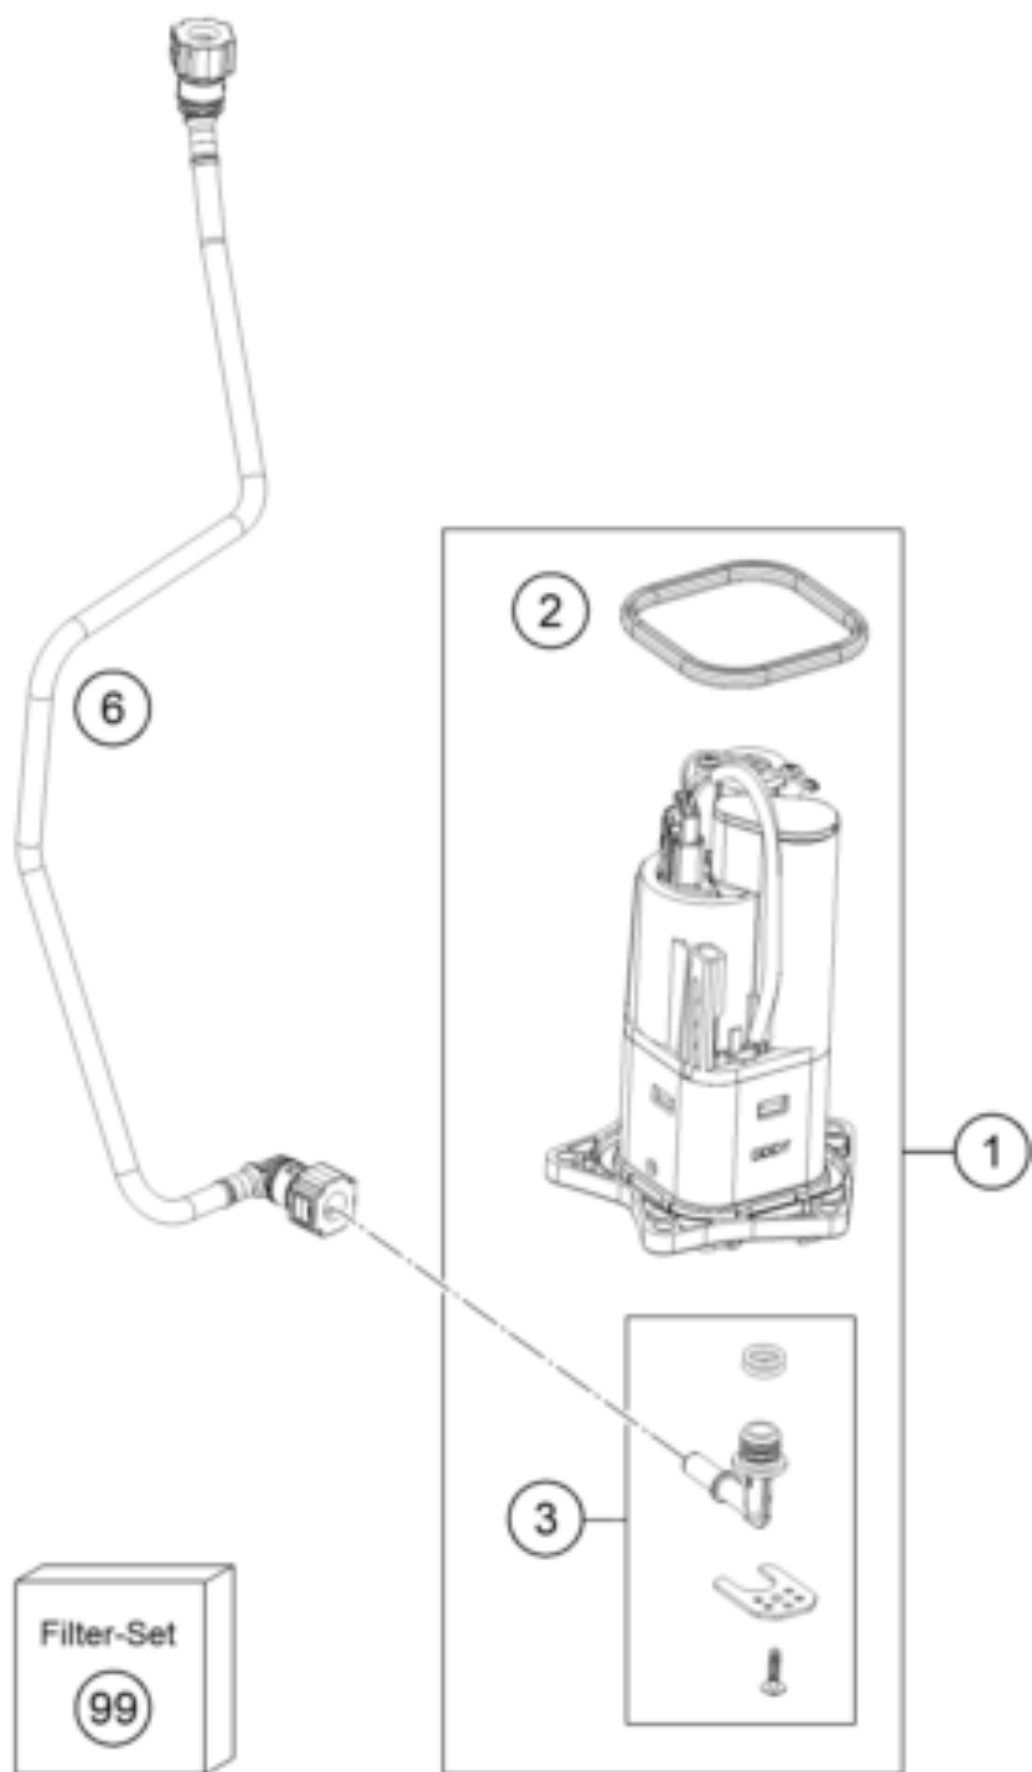

1390 SUPER ADVENTURE S, orange 2026 <2026><EU><F9903Z4>  
FUEL PUMP  
77619

---

Pos	Part Number	Description	Additional Text	Quantity
1	A62607088000	Fuel pump		1.00
2	64107189000	Sealing		1.00
3	64107092000	Hydraulic connection		1.00
4	61907087010	Cover fuel pump		1.00
5	0025060166	HH collar screw M6x16 TX30		5.00
6	61907016000	Fuel hose, pump compl.		1.00
99	64107090100	Fuel pump filter kit		0.00