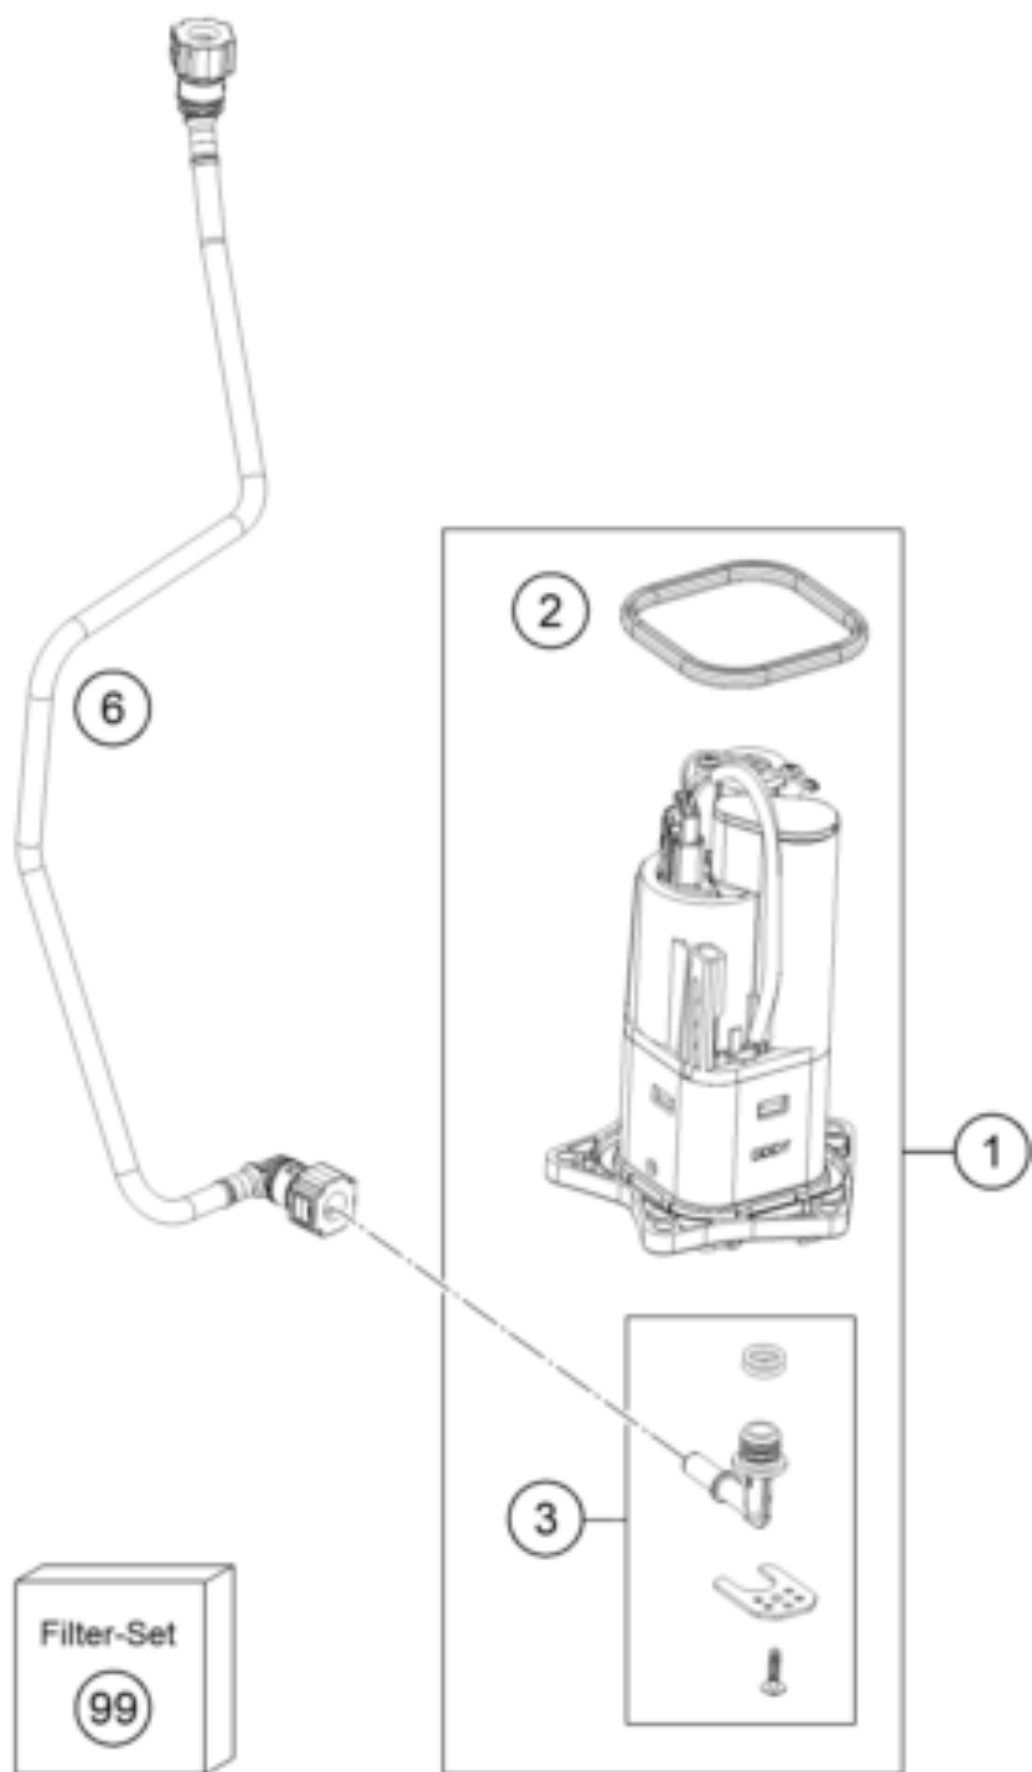

1390 SUPER ADVENTURE S EVO, black 2026 <2026><EU><F9903Z3>
FUEL PUMP
77619

Pos	Part Number	Description	Additional Text	Quantity
1	A62607088000	Fuel pump		1.00
2	64107189000	Sealing		1.00
3	64107092000	Hydraulic connection		1.00
4	61907087010	Cover fuel pump		1.00
5	0025060166	HH collar screw M6x16 TX30		5.00
6	61907016000	Fuel hose, pump compl.		1.00
99	64107090100	Fuel pump filter kit		0.00