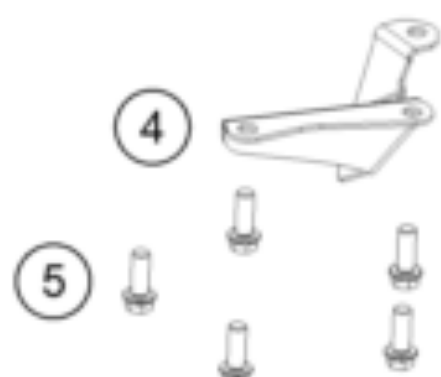

1390 SUPER ADVENTURE S EVO, black 2026 <2026><EU><F9903Z3>
FUEL PUMP
77619

Pos	Part Number	Description	Additional Text	Quantity
1	A62607088000	Fuel pump		1.00
2	64107189000	Sealing		1.00
3	64107092000	Hydraulic connection		1.00
4	61907087010	Cover fuel pump		1.00
5	0025060166	HH collar screw M6x16 TX30		5.00
6	61907016000	Fuel hose, pump compl.		1.00
99	64107090100	Fuel pump filter kit		0.00