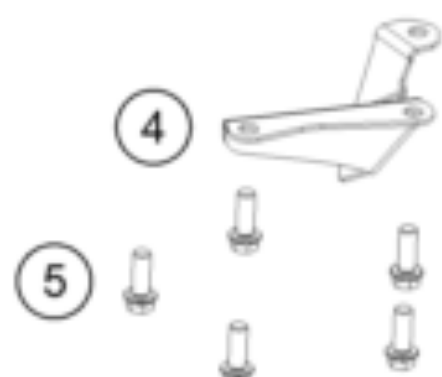

1390 SUPER ADVENTURE S EVO, orange 2026 <2026><EU><F9903Z1>
FUEL PUMP
77619

Pos	Part Number	Description	Additional Text	Quantity
1	A62607088000	Fuel pump		1.00
2	64107189000	Sealing		1.00
3	64107092000	Hydraulic connection		1.00
4	61907087010	Cover fuel pump		1.00
5	0025060166	HH collar screw M6x16 TX30		5.00
6	61907016000	Fuel hose, pump compl.		1.00
99	64107090100	Fuel pump filter kit		0.00