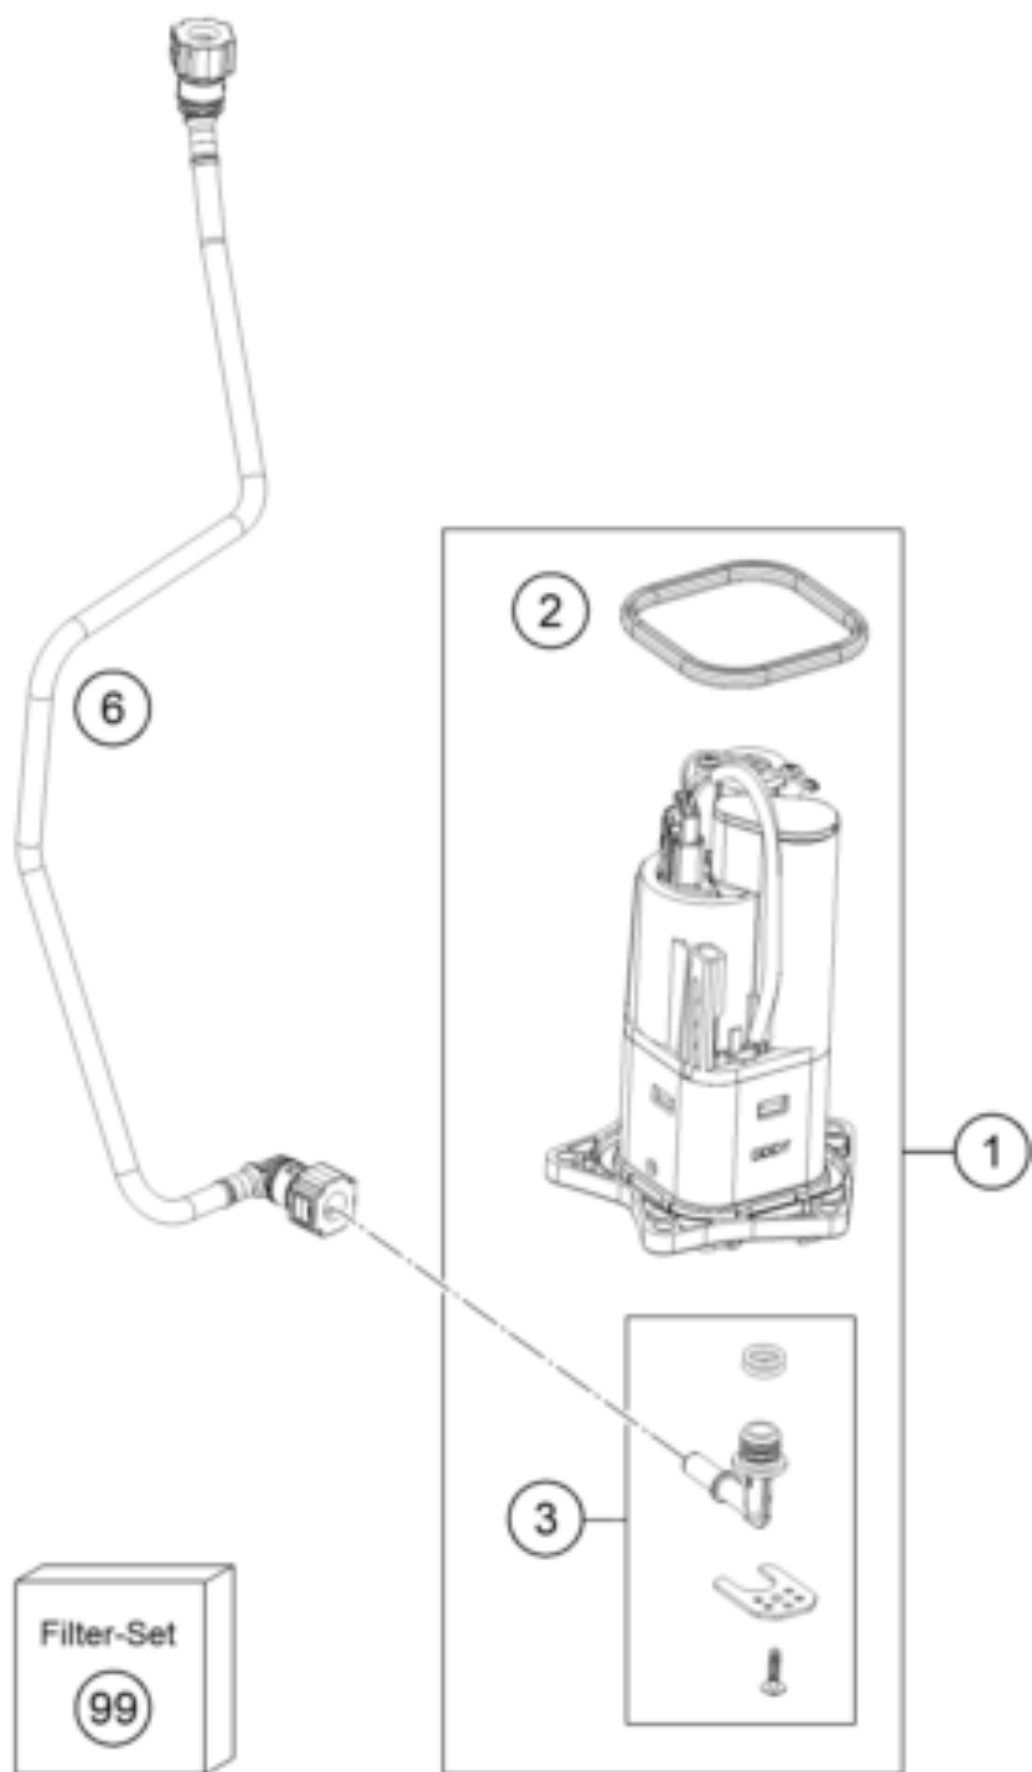

1390 SUPER ADVENTURE S EVO, orange 2026 <2026><EU><F9903Z1>
FUEL PUMP
77619

Pos	Part Number	Description	Additional Text	Quantity
1	A62607088000	Fuel pump		1.00
2	64107189000	Sealing		1.00
3	64107092000	Hydraulic connection		1.00
4	61907087010	Cover fuel pump		1.00
5	0025060166	HH collar screw M6x16 TX30		5.00
6	61907016000	Fuel hose, pump compl.		1.00
99	64107090100	Fuel pump filter kit		0.00