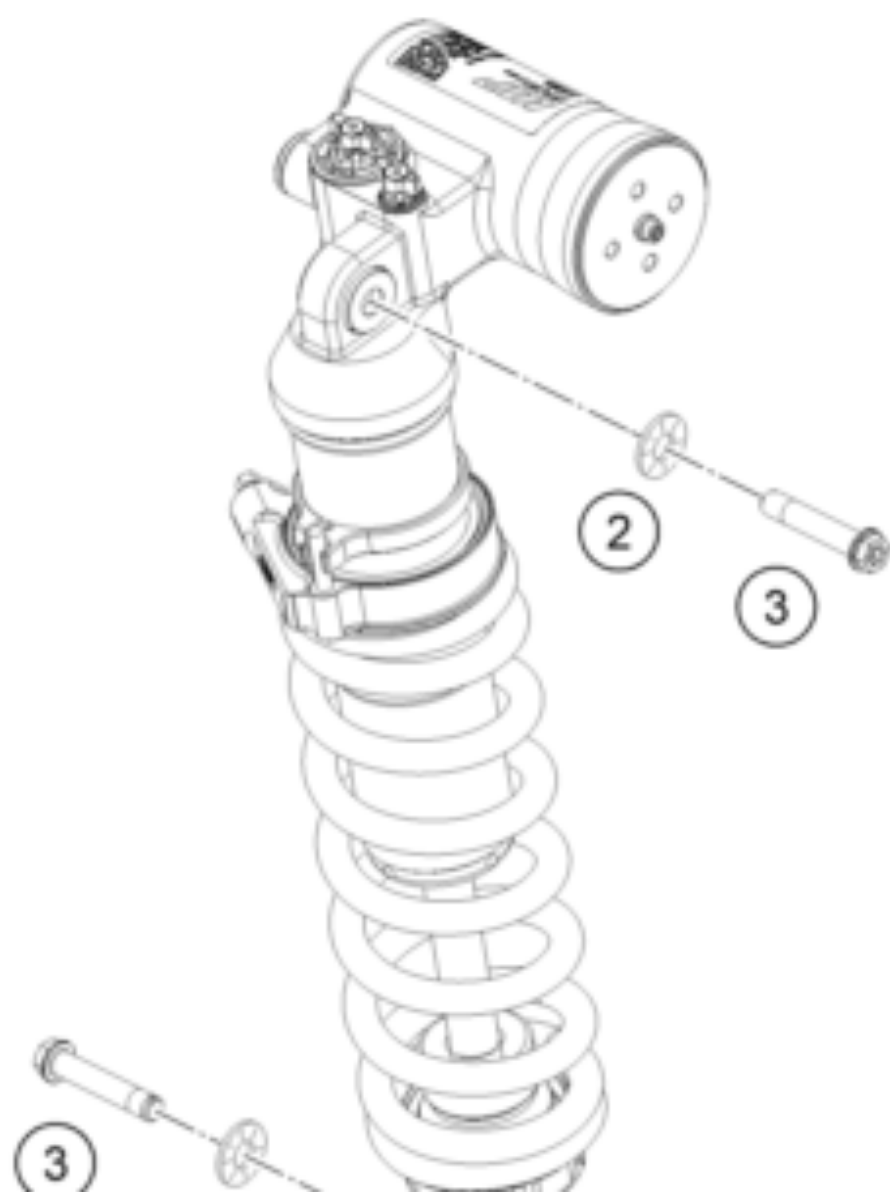

1

Ersatzteile für Federbein nur über  
WP Authorized Centers verfügbar.

---

Shock absorber spare parts only available  
through WP Authorized Centers.

<b>Pos</b>	<b>Part Number</b>	<b>Description</b>	<b>Additional Text</b>	<b>Quantity</b>
1	A580C440Y411200	Shock Rally Replica 2025		1.00
2	50233041100	PAIR OF WASHERS M10 NORDLOCK		2.00
3	77204089000	HH collar screw M10x52 WS13		2.00