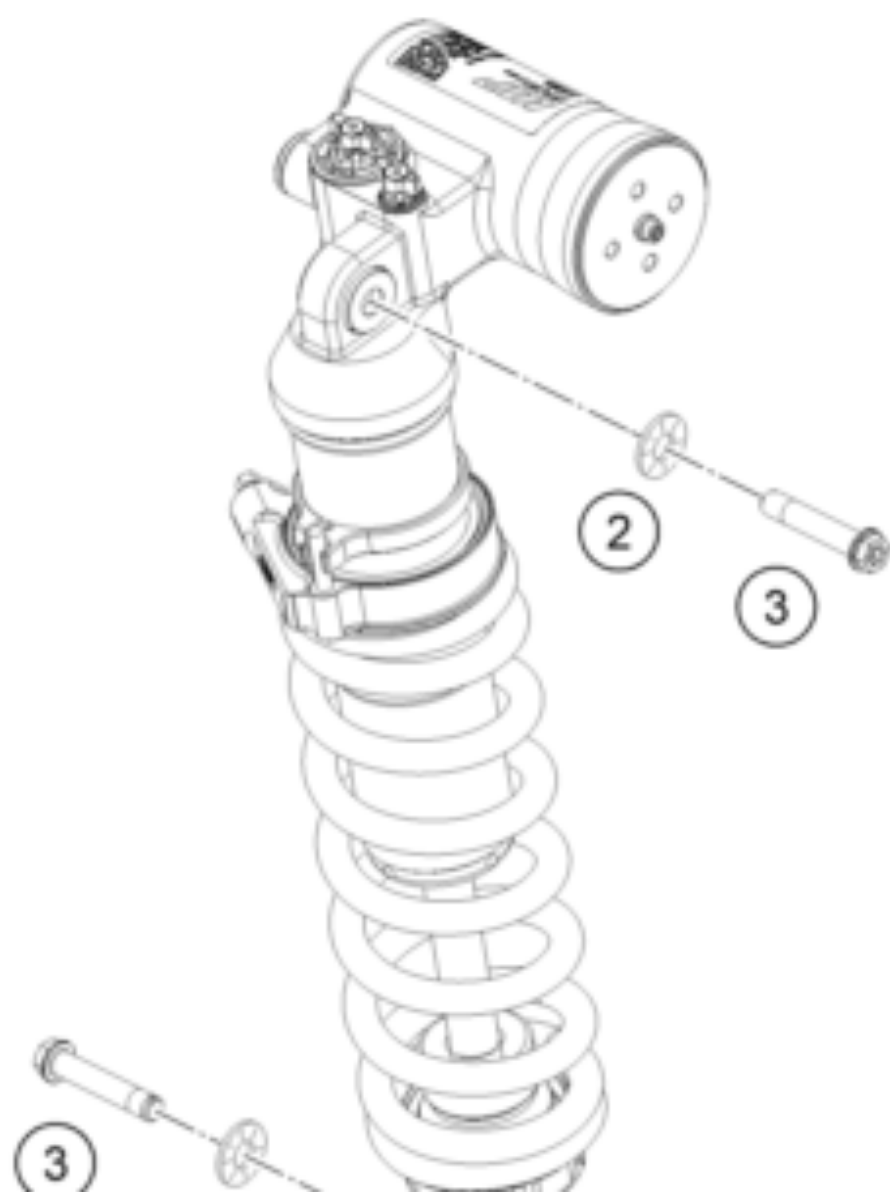

1

Ersatzteile für Federbein nur über  
WP Authorized Centers verfügbar.

Shock absorber spare parts only available  
through WP Authorized Centers.

<b>Pos</b>	<b>Part Number</b>	<b>Description</b>	<b>Additional Text</b>	<b>Quantity</b>
1	A580C440Y411200	Shock Rally Replica 2025		1.00
2	50233041100	PAIR OF WASHERS M10 NORDLOCK		2.00
3	77204089000	HH collar screw M10x52 WS13		2.00