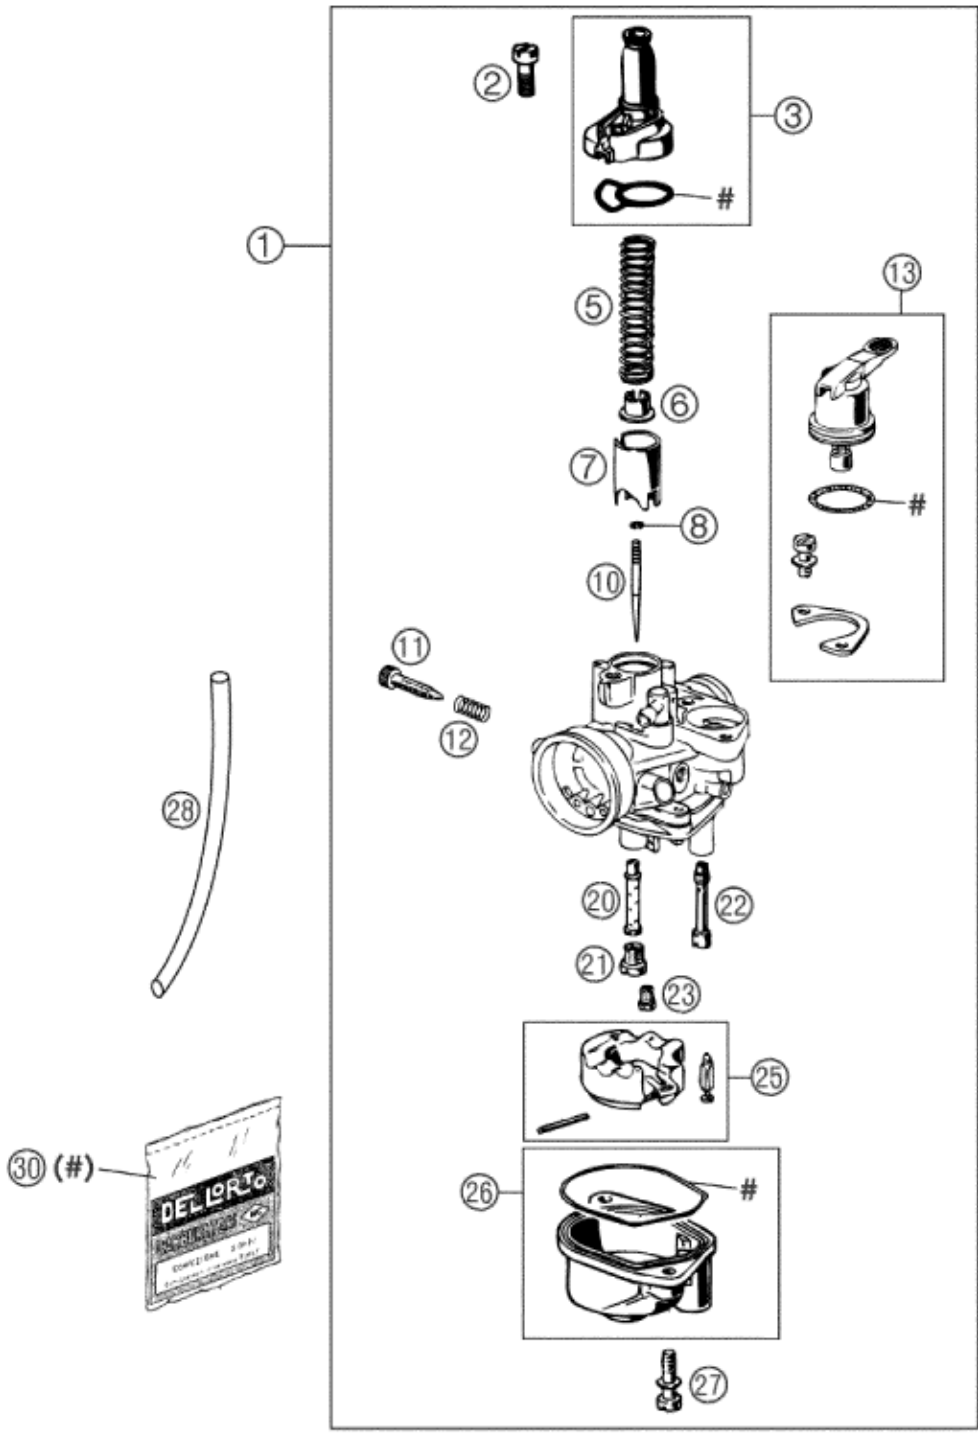

ACHTUNG !!!
 Vor dem Einbau des Vergasers, Bedüsung kontrollieren.
CAUTION !!!
 Before mounting the carburetor, check the jetting.

| Pos | Part Number | Description | Additional Text | Quantity |
|-----|-------------|--------------------------------|-----------------|----------|
| 1 | 45131001200 | CARBURETOR PHVA 12XS 50 GS | MINI ADV. | 1.00 |
| 1 | 45131001000 | CARBURETOR DELLORTO 14PHVA DS | SENIOR ADV. | 1.00 |
| 2 | 0084050163 | CYL.HEAD SCREW DIN0084-M 5X16A | | 1.00 |
| 3 | 45131527000 | CARBURETOR COVER DELLOR. 12-14 | | 1.00 |

| | | | | |
|-----|-------------|--------------------------------|-------------|------|
| 5 | 45131530000 | SPRING | | 1.00 |
| 6 | 45131531000 | SPRING CAP | | 1.00 |
| 7 | 45131535000 | THROTTLE VALVE 40 | | 1.00 |
| 8 | 45131545000 | CLAMP SPRING | | 1.00 |
| 10 | 45131534010 | JET NEEDLE A10 | | 1.00 |
| 11 | 45131517000 | IDLE ADJUST SCREW | | 1.00 |
| 12 | 45131516000 | SPRING | | 1.00 |
| 13 | 45131548000 | STARTING LEVER CPL. DELL.12-14 | | 1.00 |
| 20 | 45131536000 | ATOMIZER 211FA | | 1.00 |
| 21 | 59030054000 | JET 60 DELLORTO M6X0,75 | MINI ADV. | 1.00 |
| 21 | 45131023070 | MAIN JET 70 DELLORTO | | 0.00 |
| 21* | 57031523080 | MAIN JET 80 | SENIOR ADV. | 1.00 |
| 22 | 45131551060 | STARTING JET 60 | | 1.00 |
| 23 | 45131507035 | IDLING JET 35 | | 0.00 |
| 23 | 45131507038 | IDLING JET 38 | MINI ADV. | 1.00 |
| 23 | 45131507045 | IDLING JET 45 | SENIOR ADV. | 1.00 |
| 23 | 45131507030 | IDLING JET 30 | | 0.00 |
| 25 | 45131509000 | FLOAT CPL. | | 1.00 |
| 26 | 45131511000 | FLOAT BOWL DELLORTO 12-14 | | 1.00 |
| 27 | 0084040203 | CYL.SCREW DIN0084-M 4X20 A | | 2.00 |
| 28 | 52031137001 | PVC-HOSE 3X5MM | | 0.24 |
| 30 | 45131599000 | GASKET SET DELLORTO 12-14 PHVA | | 1.00 |

* = New part