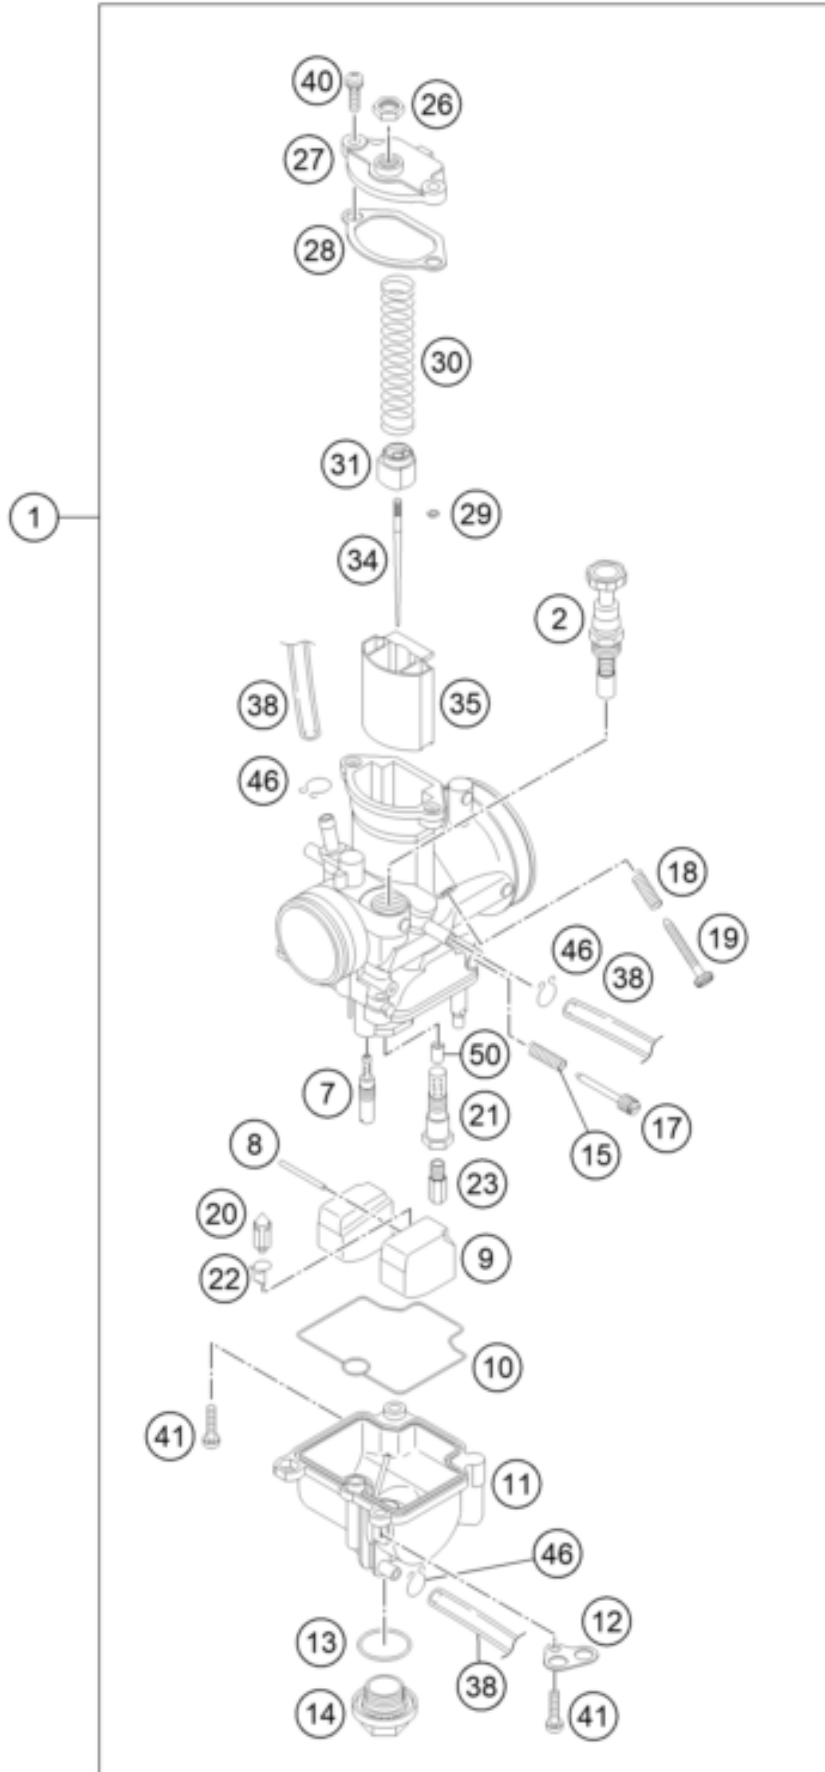

ACHTUNG !!!
Vor dem Einbau des Vergasers,
Bedüsung kontrollieren.

CAUTION !!!
Before mounting the carburetor,
check the jetting.

Pos	Part Number	Description	Additional Text	Quantity
1	A41031001044	Carburetor Keihin Group PWK 28		1.00
2	54631245000	STARTER PISTON CPL.		1.00
7	54531607042	IDLE JET 42 KEIHIN	525 SMR	0.00
7	54531607045	IDLE JET 45 KEIHIN	200 MXC/EXC-USA	0.00
7	54531607048	IDLE JET 48 KEIHIN	125 SX	0.00
7	54531607050	IDLE JET 50 KEIHIN		0.00
7	54531607052	IDLE JET 52 KEIHIN		0.00
7	54531607055	IDLE JET 55 KEIHIN		1.00
7	54531607058	IDLE JET 58 KEIHIN		0.00
7	54531607060	IDLE JET 60 KEIHIN		0.00
8	57331008000	ARM PIN FLOAT		1.00
9	47031009000	FLOAT CPL. PWK28 03		1.00
10	47031010000	FLOAT CHAMBER GASKET		1.00
11	72531011000	FLOAT CHAMBER COMP. ASSY		1.00
12	54531612100	RETAINING PLATE FOR BLEEDER		2.00
13	0770180230	O-RING 18,00X2,30 NBR 70		1.00
14	54531699000	PLUG M 18X1		1.00
15	54531615000	SPRING FOR ADJUSTMENT SCREW		1.00
17	54531617000	ADJUSTMENT SCREW		1.00
18	54631118000	SPRING		1.00
19	54631219100	ADJUSTMENT SCREW M 5		1.00
20	47031020000	FLOAT NEEDLE CPL.		1.00
21	72531022000	NEEDLE JET HOLDER 14		1.00
22	54531621000	CLAMP		1.00
23	54531623138	Main Jet 138 Keihin		0.00
23	54531623140	MAIN JET GR 140		1.00
23	54531623142	MAIN JET 142 KEIHIN		0.00
23	54531623145	Main jet 145		0.00
23	54531623148	MAIN JET 148 KEIHIN	125 EXC-EU/AUS	0.00
23	54531623150	MAIN JET 150 KEIHIN		0.00
23	54531623135	MAIN JET 135 KEIHIN		0.00
26	52031126000	HEXAGON NUT M 6X0,75 DIN0439		1.00
27	47031027000	CARBURETOR COVER PWK28 03		1.00
28	47031028000	CARBURETOR COVER GASKET PWK28		1.00
29	54531629000	CLIP FOR JET NEEDLE		1.00
30	47031030000	THROTTLE VALVE SPRING		1.00
31	47031031000	SPRING CAP		1.00
34	47231034000	Jet needle Keihin NRKA		0.00
34	47231034100	Jet needle Keihin NRKB		0.00
34	47231034200	Jet Needle Keihin NRKC		1.00
34	47231034300	Jet needle Keihin NRKD		0.00
34	47231034400	Jet needle Keihin NRKE		0.00
34	47231134000	Jet needle Keihin NRJA		0.00
34	47231134100	Jet needle Keihin NRJB		0.00
34	47231134200	Jet needle Keihin NRJC		0.00
34	47231134300	Jet needle Keihin NRJD		0.00
34	47231134400	Jet needle Keihin NRJE		0.00
35	47031035000	THROTTLE VALVE 3,5		1.00
38	31007007101	PVC-HOSE 4X6MM		2.20
40	0016040163	HH COLLAR SCREW M 4X16 WS=6		2.00