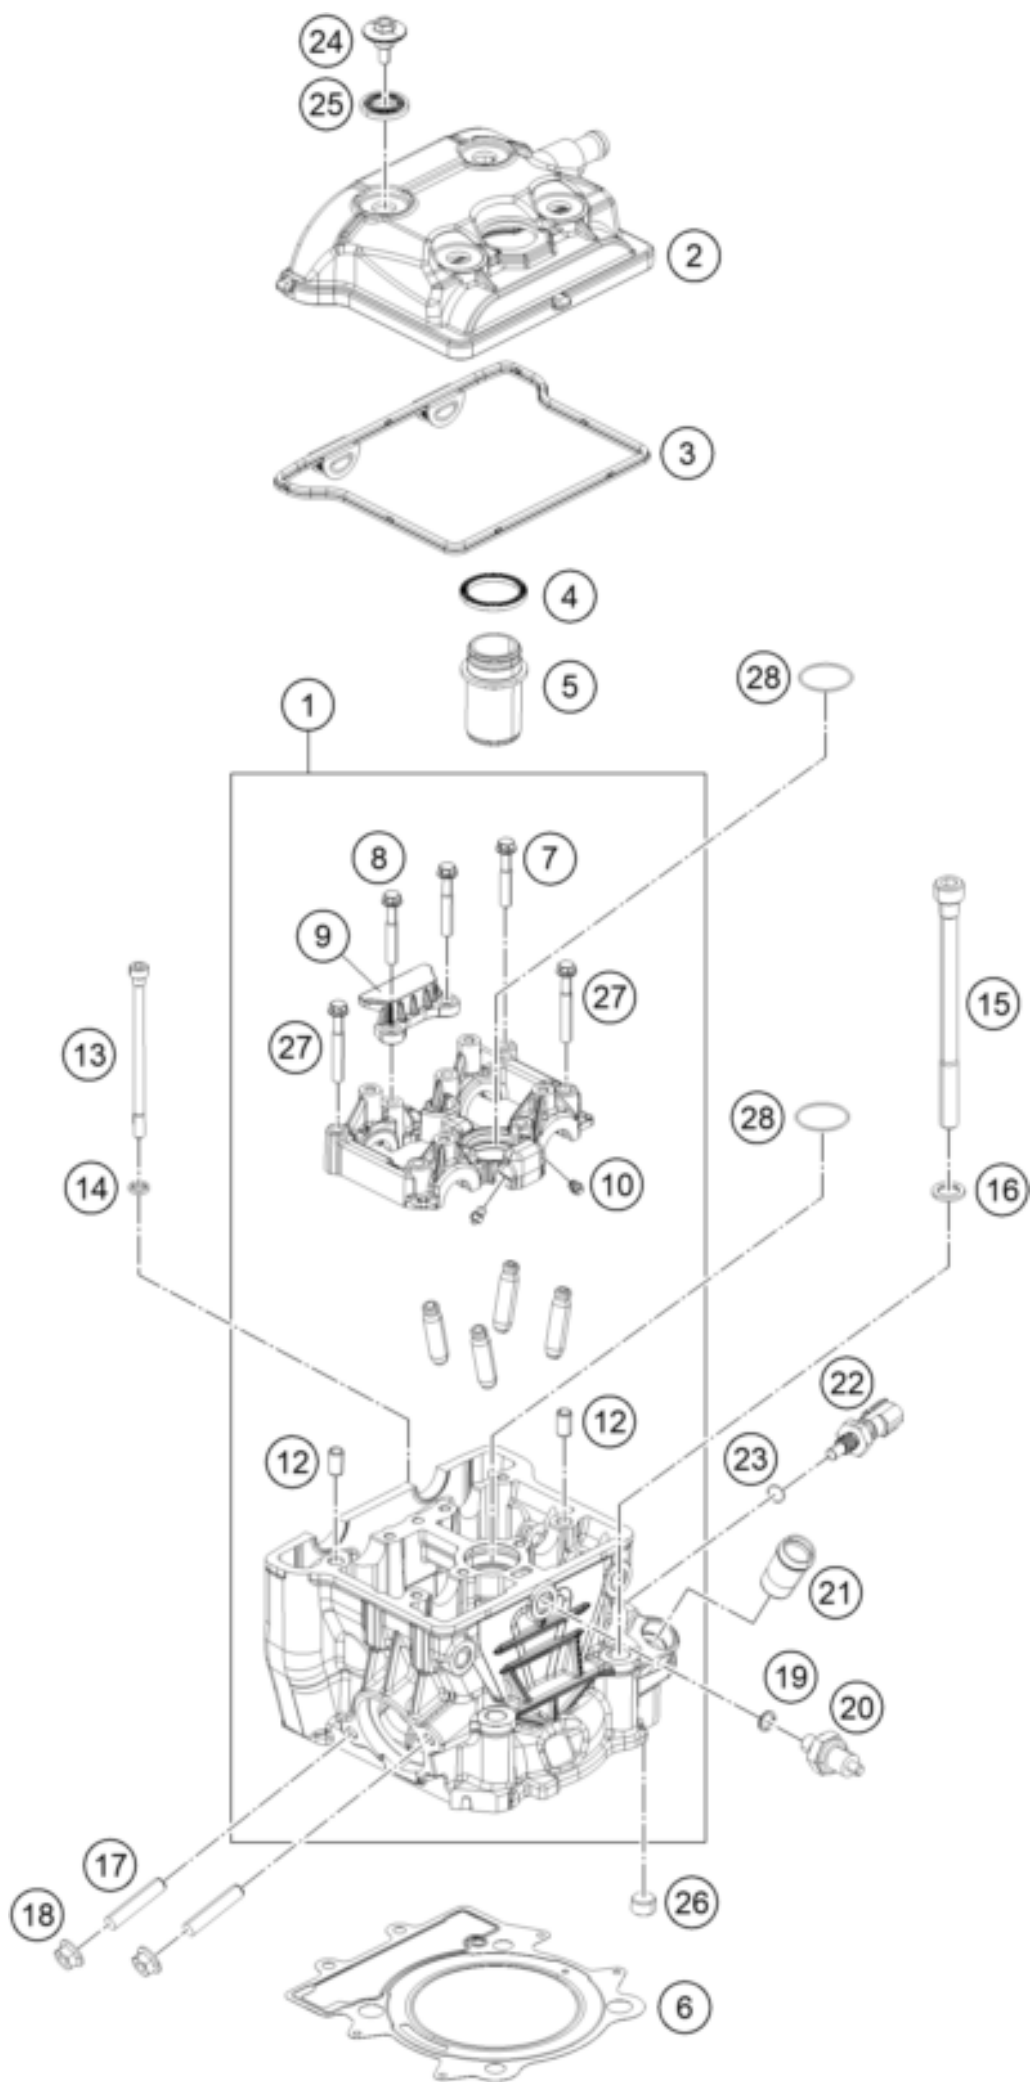

250 ADVENTURE, blue - B.D. 2024 <2024><EU><F5203X7>
CYLINDER HEAD
70810

Pos	Part Number	Description	Additional Text	Quantity
1	93736020033	HEAD CYLINDER-HOLDER CAMSHAFT		1.00
2	93336052100	Valve mechanism cover compl.		1.00
3	93836053000	Gasket rubber		1.00
4	90236054000	GASKET SPARK PLUG SHAFT		1.00
5	90236074000	SPARK PLUG SHAFT		1.00
6	93730036000	Cylinder head gasket		1.00
7	J025060359	Hexagon screw M6X35		4.00
8	J025060453	HH COLLAR SCREW M6X45		2.00
9	90236018000	CHAIN GUIDE TOP		1.00
10	90130064000	OIL JET		4.00
12	90130024000	PIN DOWEL 8X6,4X14MM	14mm length	2.00
13	J912061023	SOCKET HEAD SCREW M6X102		2.00
14	J125070003	WASHER 7X11X2		2.00
15	J912101449	SOCKET HEAD SCREW M10X144		4.00
16	J125110003	WASHER 11,2X18X2		4.00
17	90136020001	STUD M8		2.00
18	90136038000	FLANGED NUT M8 H7,5 WS12		2.00
19	90138091001	O-RING		1.00
20	90138091000	OIL PRESSURE SENSOR		1.00
21	90235019000	PIPE COOLANT		1.00
22	90135047000	TEMPERATURE SENSOR		1.00
23	J770000817800	O-ring 7.65x1.78		1.00
24	90136052020	VALVE COVER SCREW		4.00
25	90136052010	DECOUPLING ELEMENT		4.00
26	90236024000	PLUG		1.00
27	J900000604003	BOLT-FLANGE-KAE ST-F DIA-06 L-		2.00
28	J770029819	O-RING 29,8X1,9		2.00