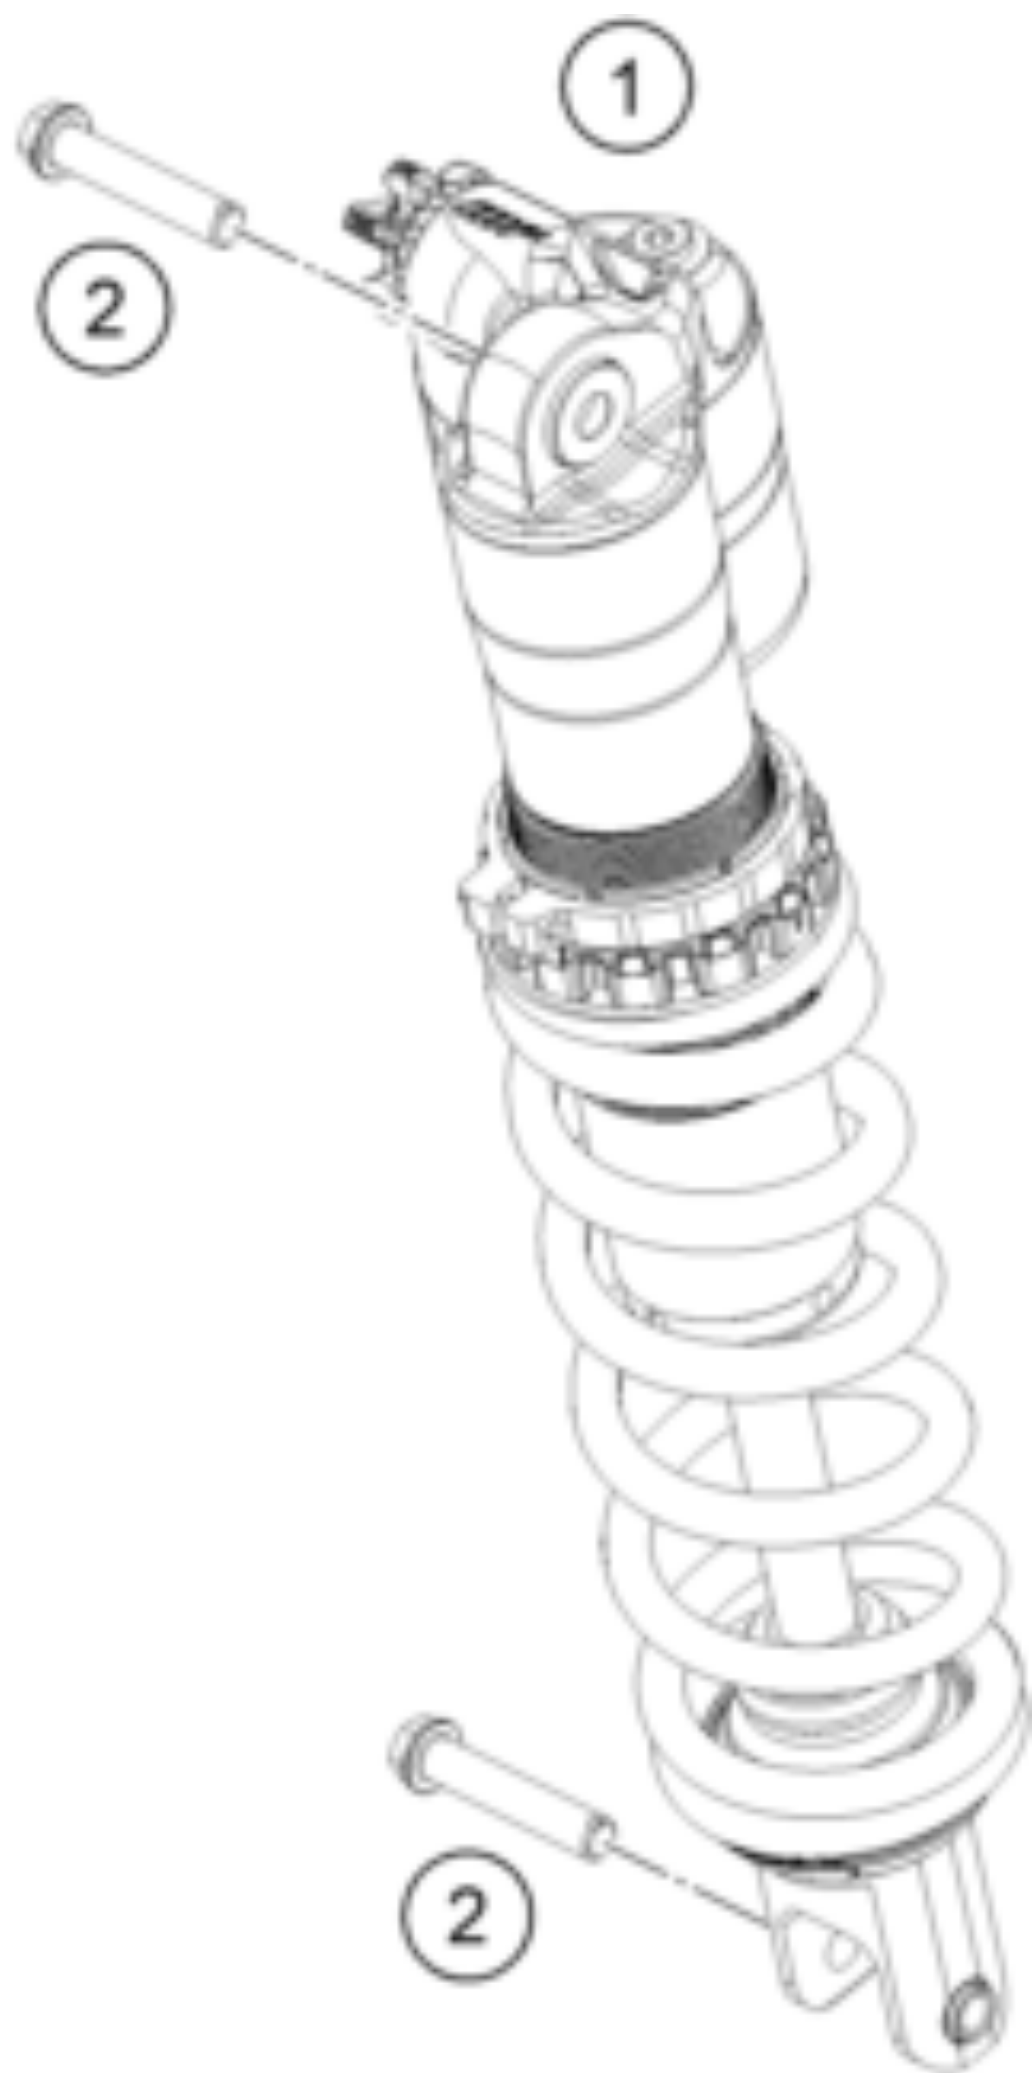

250 XC 2026 <2026><US><F6375Z5>
SHOCK ABSORBER
70807

Pos	Part Number	Description	Additional Text	Quantity
1	SPNO	Non orderable part	A400C402X113000	1.00
2	77204089000	HH collar screw M10x52 WS13		2.00