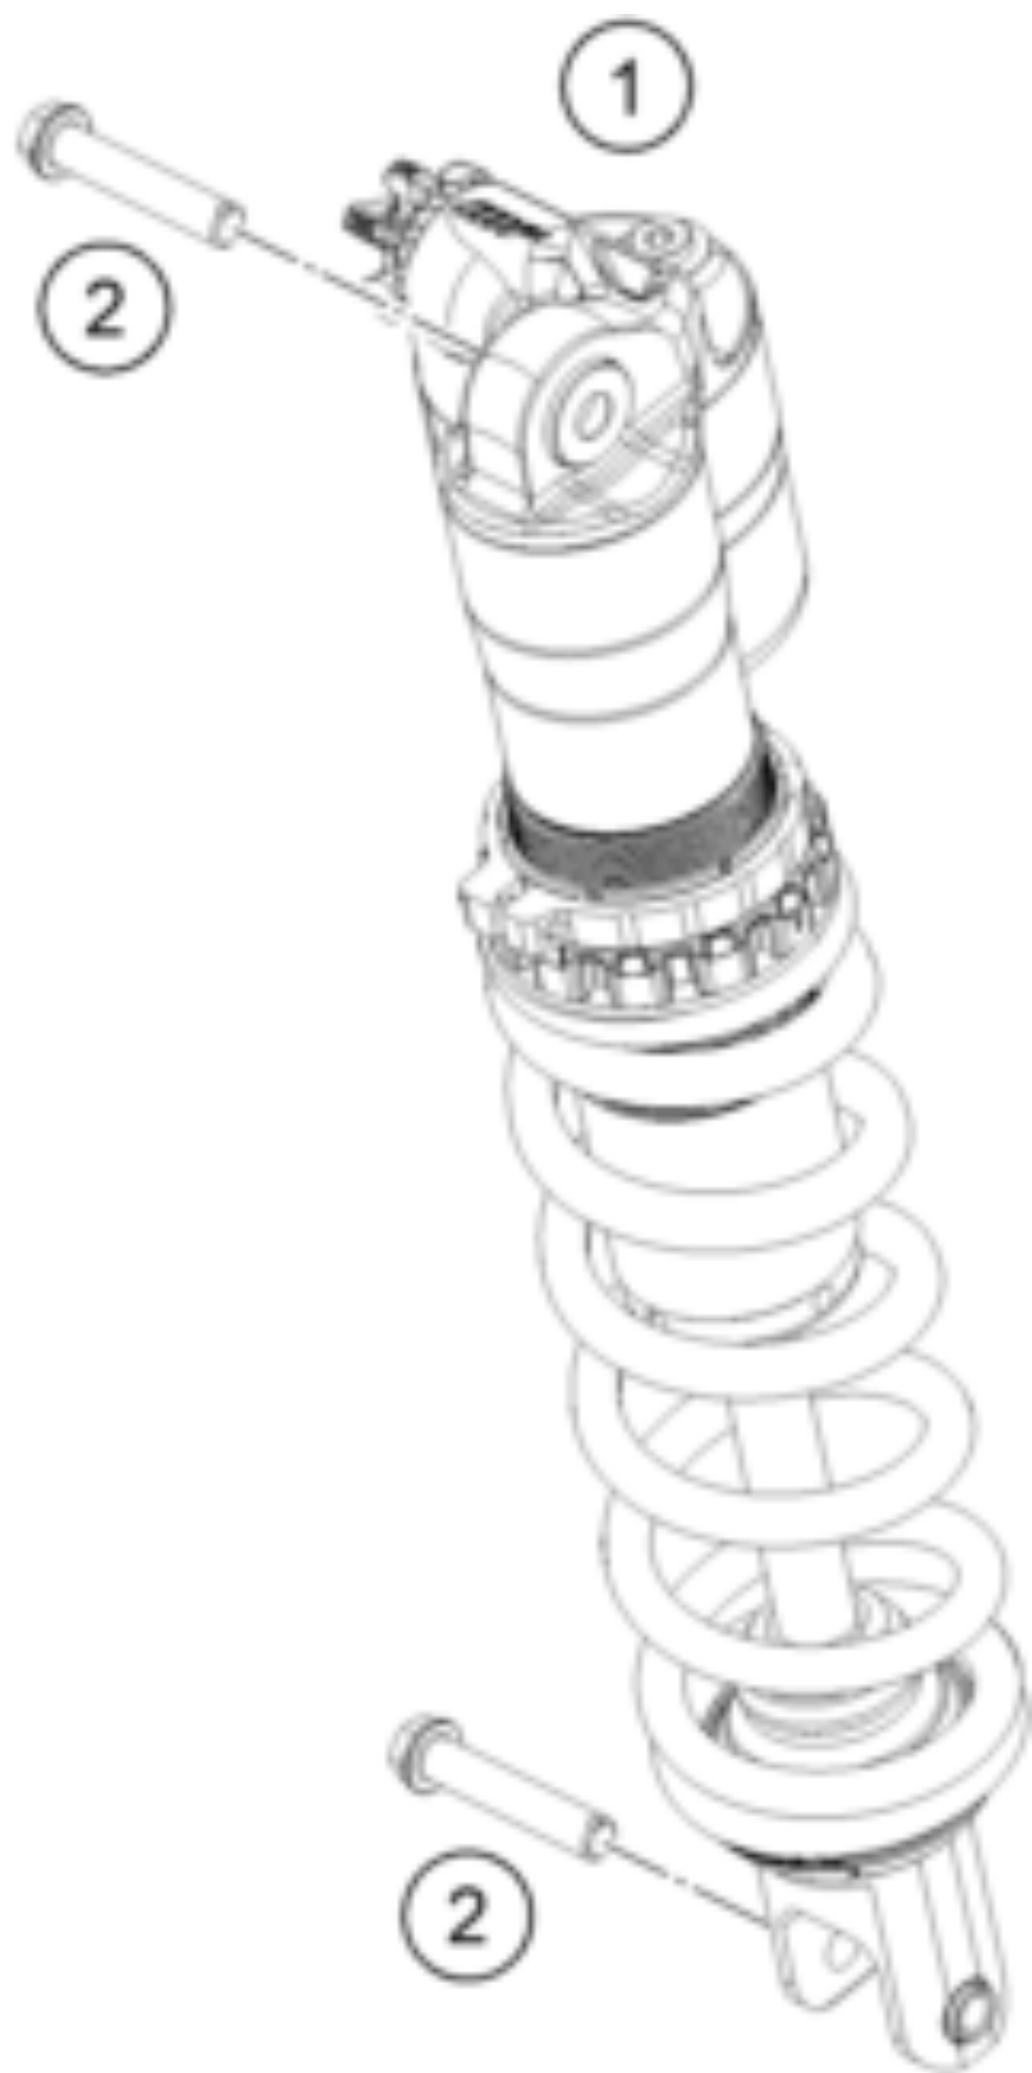

250 XC 2025 <2025><US><F6375Y5>
SHOCK ABSORBER
70807

Pos	Part Number	Description	Additional Text	Quantity
1	SPNO	Non orderable part	A400C402X113000	1.00
2	77204089000	HH collar screw M10x52 WS13		2.00