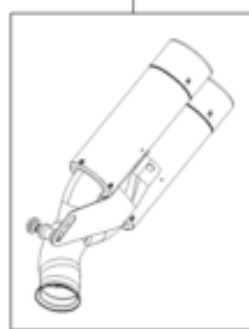

0

OHNE ABBILDUNG
WITHOUT ILLUSTRATION

1

TECHNISCHE DOKUMENTATION
TECHNICAL DOCUMENTATION

2

7

8

9

10

11

12

17

13

14

15

16

Pos	Part Number	Description	Additional Text	Quantity
0	61312041300	Mirror right		1.00
0	61312040300	Mirror left		1.00
1	3214764EN	Owner Manual BRABUS 1300 R 202		1.00
2	61729199000	On-board tool kit		1.00
3	60029070100	T-WRENCH WS=6/8/10/17		1.00
4	61329085000	HOOK WRENCH ECCENTRIC REAR WH.		1.00
5	61729079000	Ring wrench, double, on-board		1.00