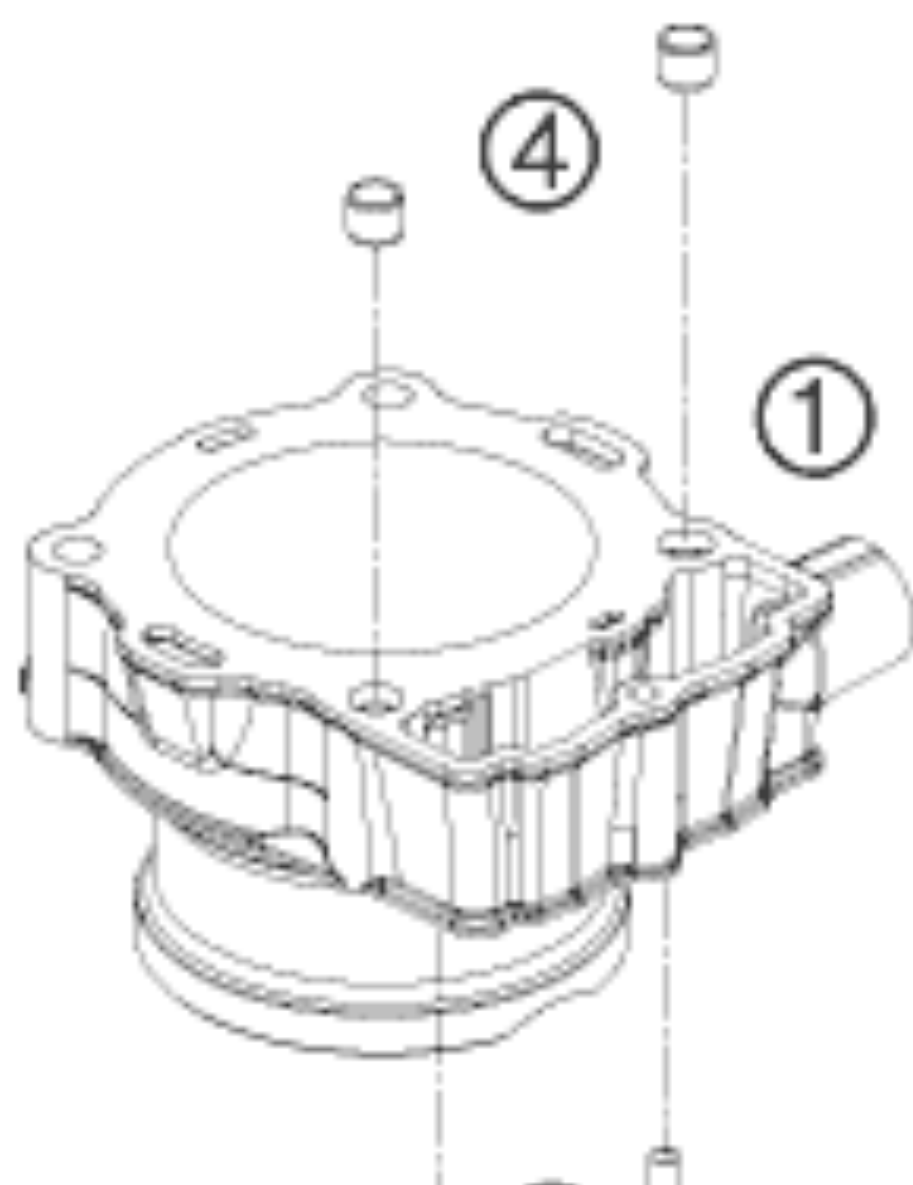

530 EXC-R 2008 <2008><EU><8503H4>
CYLINDER
6989

Pos	Part Number	Description	Additional Text	Quantity
1	78630005000	CYLINDER		1.00
2	59030023000	dowel sleeve 6x8x11.5		2.00
3	78030035000	CYLINDER BASE GASKET		1.00
4	58530014000	DOWEL 10,2X12,5X10 2001		2.00