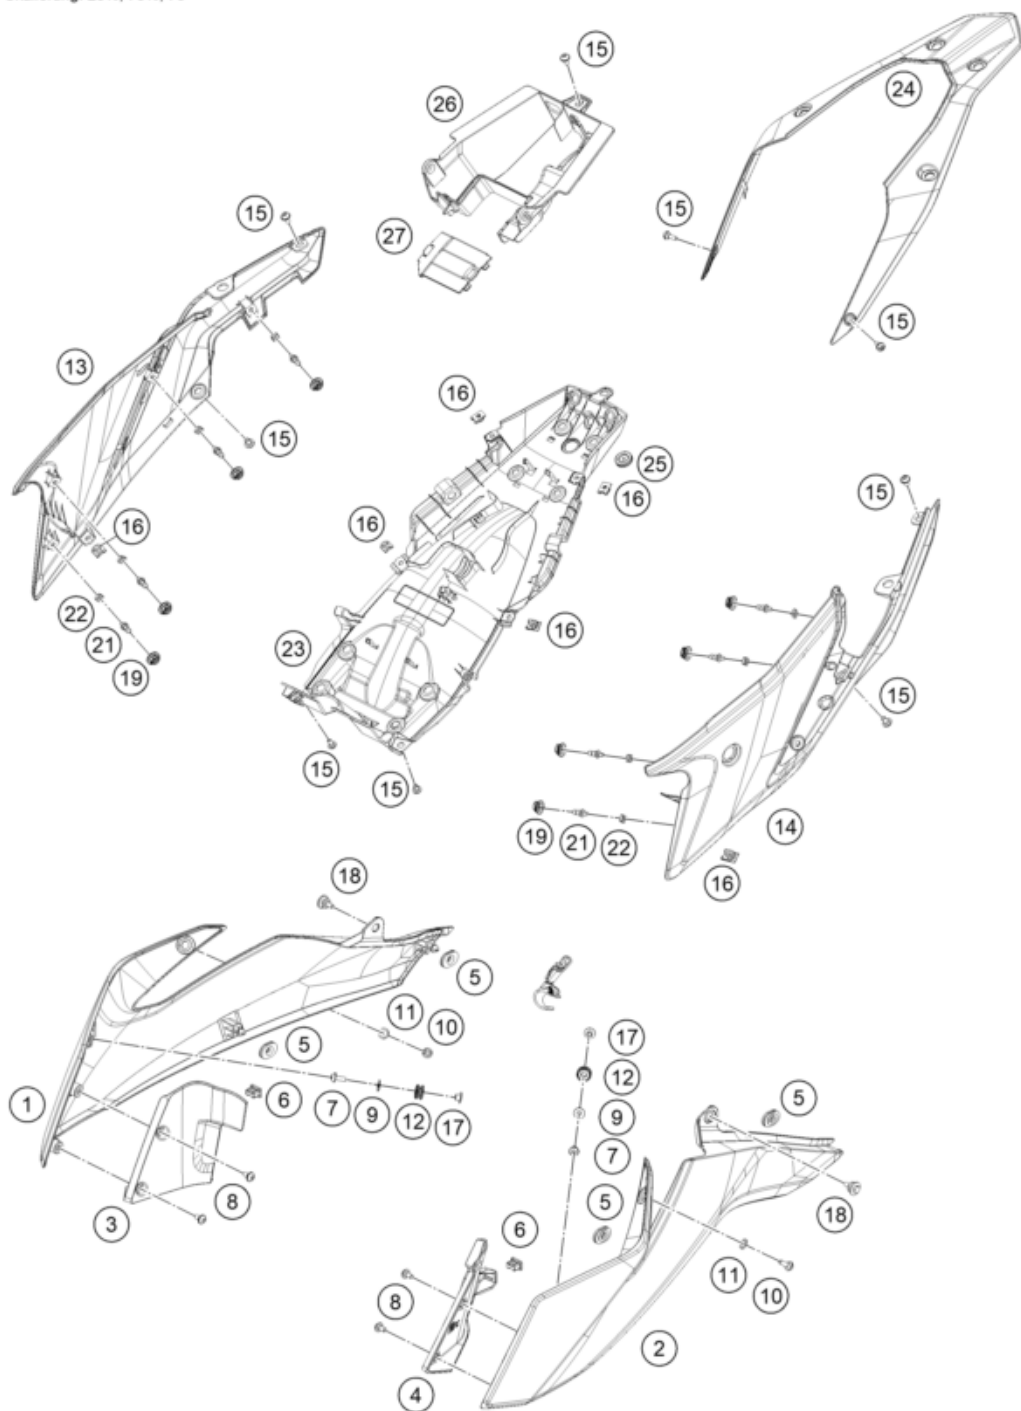

Skalierung: 25%, 75%, 75

Pos	Part Number	Description	Additional Text	Quantity
1	95808051000EBF	Radiator shroud right	with decal	1.00
2	95808050000EBF	Radiator shroud, left	with decal	1.00
3	95808025000	Inner cover, top right		1.00
4	95808026000	Inside cover left		1.00
5	90108060003	GROMMET		4.00
6	90108060002	DAMP. RUBBER II RADIATOR PROT		2.00
7	90808043000	SPECIAL SCREW M6X1X16		2.00
8	93008040000	Screw M6X1X13		4.00
9	J125060005	washer plain id-6.2xod16xthk1x		2.00
10	J031060166	screw butn hd-m6x1xl 16xblkxst		2.00
11	93009059000	Washer nylon		2.00

12	95807013060	Tank bushing		2.00
13	95808042000	COWL SEAT LOWER RH		1.00
14	95808041000	rear cover		1.00
15	93008020060	Screw M6X1X9		9.00
16	93008084010	Range change metal nut M6		2.00
17	95807013070	Tank bushing		2.00
18	J025060196	bolt flange-m6x1x19xbrightxst		2.00
19	93011068010	Rubber grommet ignition lock c		6.00
21	95808041010	Pin quick release		8.00
22	95808041020	Special nut		8.00
23	95808019000	rear lower part		1.00
24	95808013000EBB	Rear fender	with decal	1.00
25	95808019010	Rubber grommet, wire support s		1.00
26	95808023000	Rear part inner cover		1.00
27	95808023010	Starter relay cover		1.00