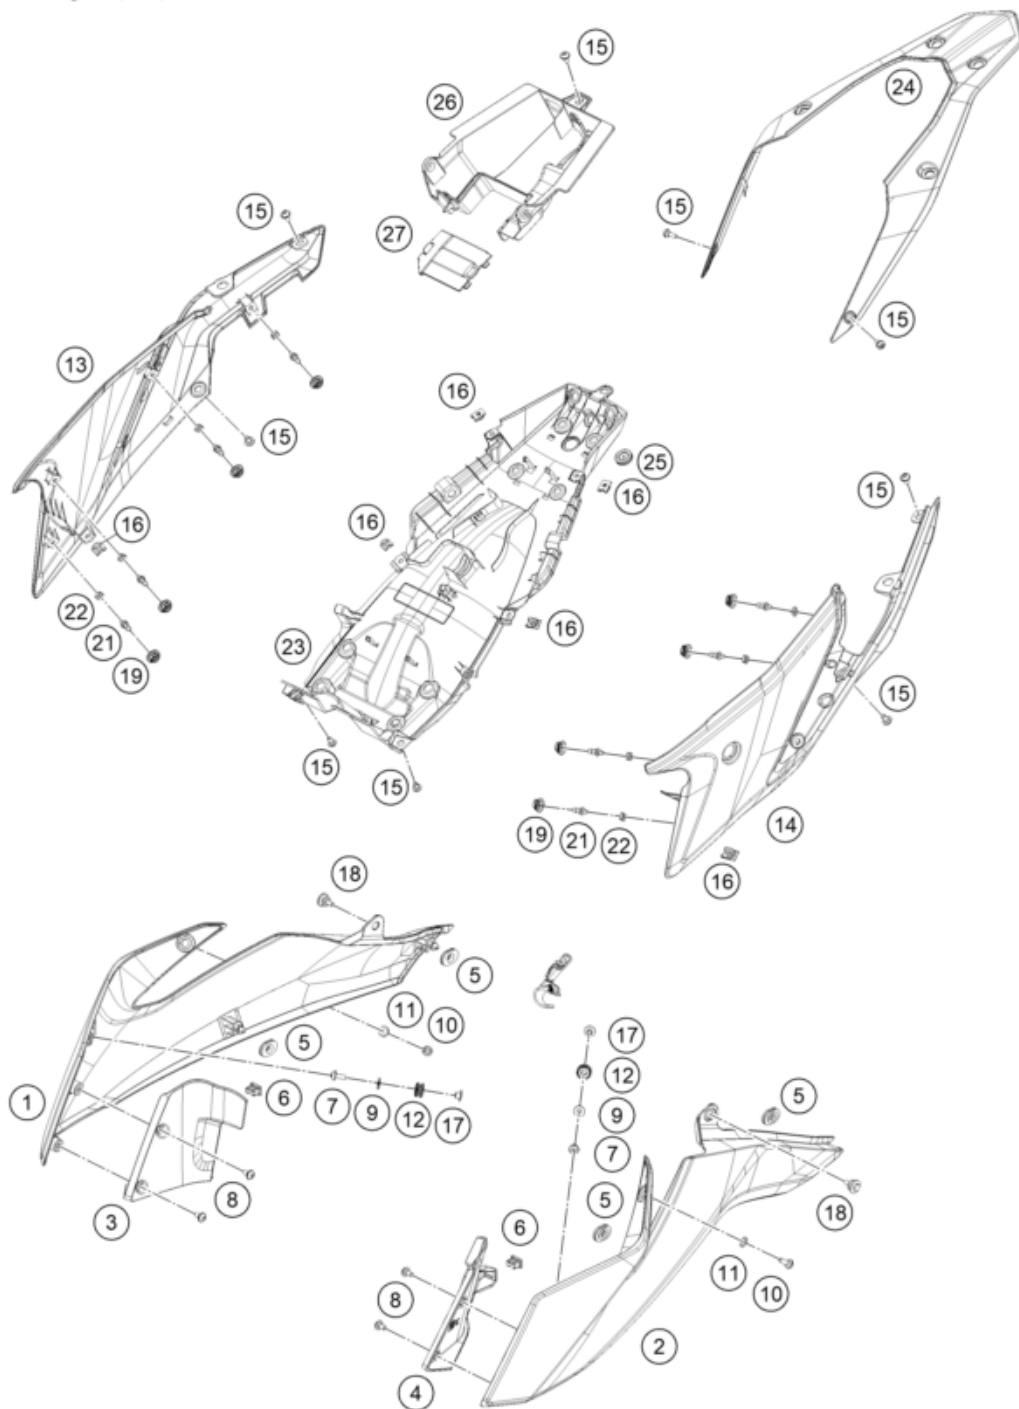

Skalierung: 25%, 75%, 75

Pos	Part Number	Description	Additional Text	Quantity
1	95808051000EBF	Radiator shroud right	with decal	1.00
2	95808050000EBF	Radiator shroud, left	with decal	1.00
3	95808025000	Inner cover, top right		1.00
4	95808026000	Inside cover left		1.00
5	90108060003	GROMMET		4.00
6	90108060002	DAMP. RUBBER II RADIATOR PROT		2.00
7	90808043000	SPECIAL SCREW M6X1X16		2.00
8	93008040000	Screw M6X1X13		4.00
9	J125060005	washer plain id-6.2xod16xthk1x		2.00
10	J031060166	screw butn hd-m6x1xl 16xblkxst		2.00
11	93009059000	Washer nylon		2.00

12	95807013060	Tank bushing		2.00
13	95808042000	COWL SEAT LOWER RH		1.00
14	95808041000	rear cover		1.00
15	93008020060	Screw M6X1X9		9.00
16	93008084010	Range change metal nut M6		2.00
17	95807013070	Tank bushing		2.00
18	J025060196	bolt flange-m6x1x19xbrightxst		2.00
19	93011068010	Rubber grommet ignition lock c		6.00
21	95808041010	Pin quick release		8.00
22	95808041020	Special nut		8.00
23	95808019000	rear lower part		1.00
24	95808013000EBB	Rear fender	with decal	1.00
25	95808019010	Rubber grommet, wire support s		1.00
26	95808023000	Rear part inner cover		1.00
27	95808023010	Starter relay cover		1.00