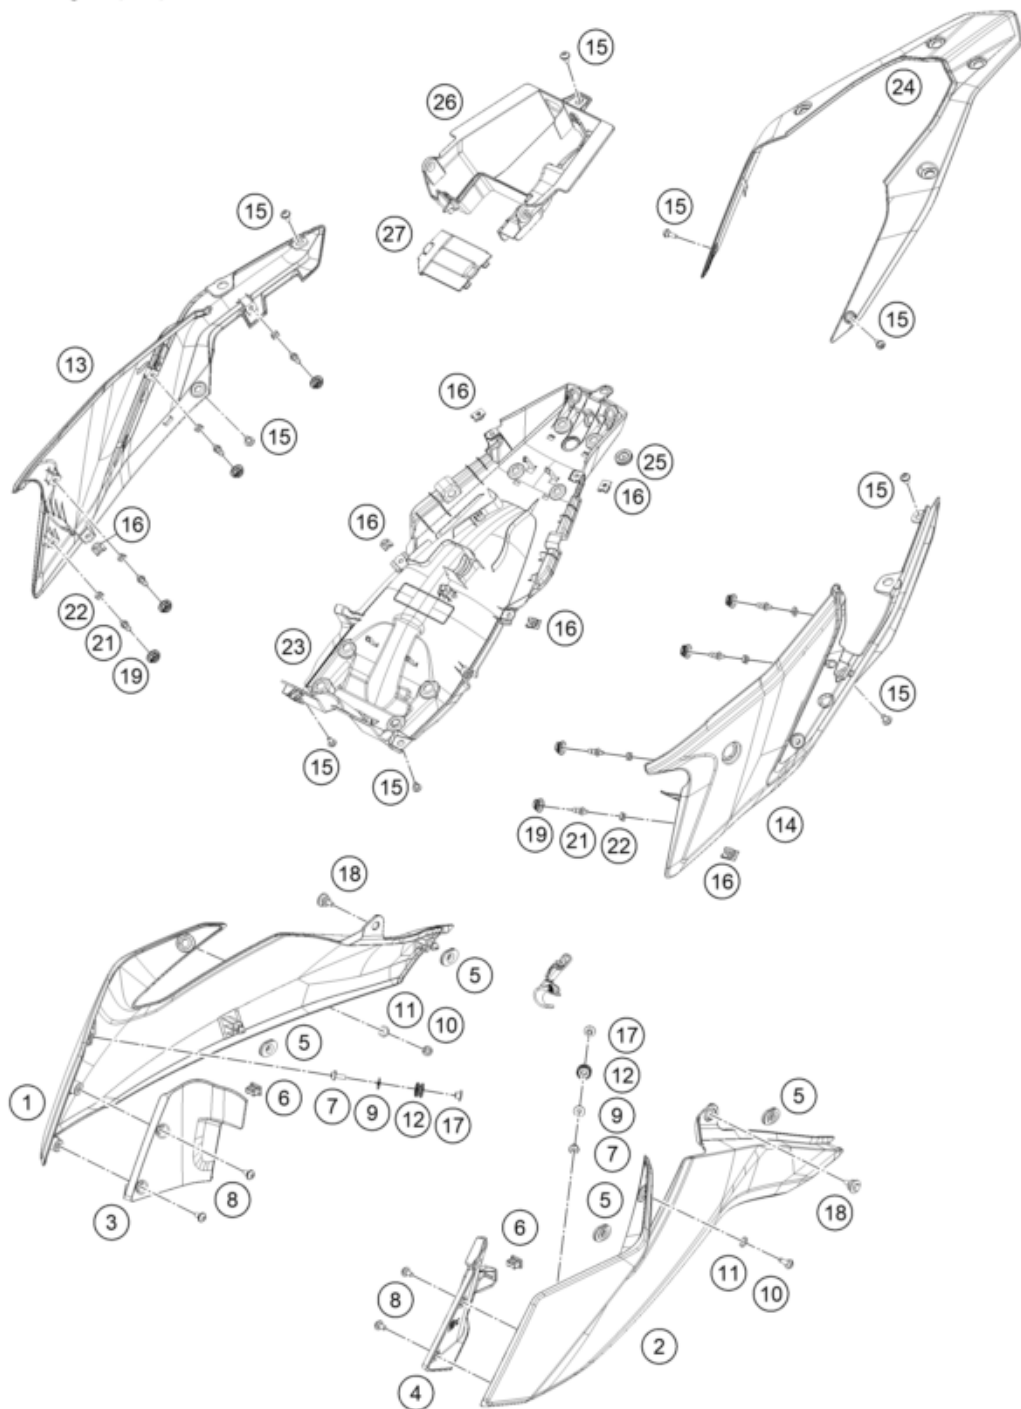

Skalierung: 25%, 75%, 75

Pos	Part Number	Description	Additional Text	Quantity
1	95808051000EBF	Radiator shroud right	with decal	1.00
2	95808050000EBF	Radiator shroud, left	with decal	1.00
3	95808025000	Inner cover, top right		1.00
4	95808026000	Inside cover left		1.00
5	90108060003	GROMMET		4.00
6	90108060002	DAMP. RUBBER II RADIATOR PROT		2.00
7	90808043000	SPECIAL SCREW M6X1X16		2.00
8	93008040000	Screw M6X1X13		4.00
9	J125060005	washer plain id-6.2xod16xthk1x		2.00
10	J031060166	screw butn hd-m6x1xl 16xblkxst		2.00
11	93009059000	Washer nylon		2.00

12	95807013060	Tank bushing		2.00
13	95808042000	COWL SEAT LOWER RH		1.00
14	95808041000	rear cover		1.00
15	93008020060	Screw M6X1X9		9.00
16	93008084010	Range change metal nut M6		2.00
17	95807013070	Tank bushing		2.00
18	J025060196	bolt flange-m6x1x19xbrightxst		2.00
19	93011068010	Rubber grommet ignition lock c		6.00
21	95808041010	Pin quick release		8.00
22	95808041020	Special nut		8.00
23	95808019000	rear lower part		1.00
24	95808013000EBB	Rear fender	with decal	1.00
25	95808019010	Rubber grommet, wire support s		1.00
26	95808023000	Rear part inner cover		1.00
27	95808023010	Starter relay cover		1.00