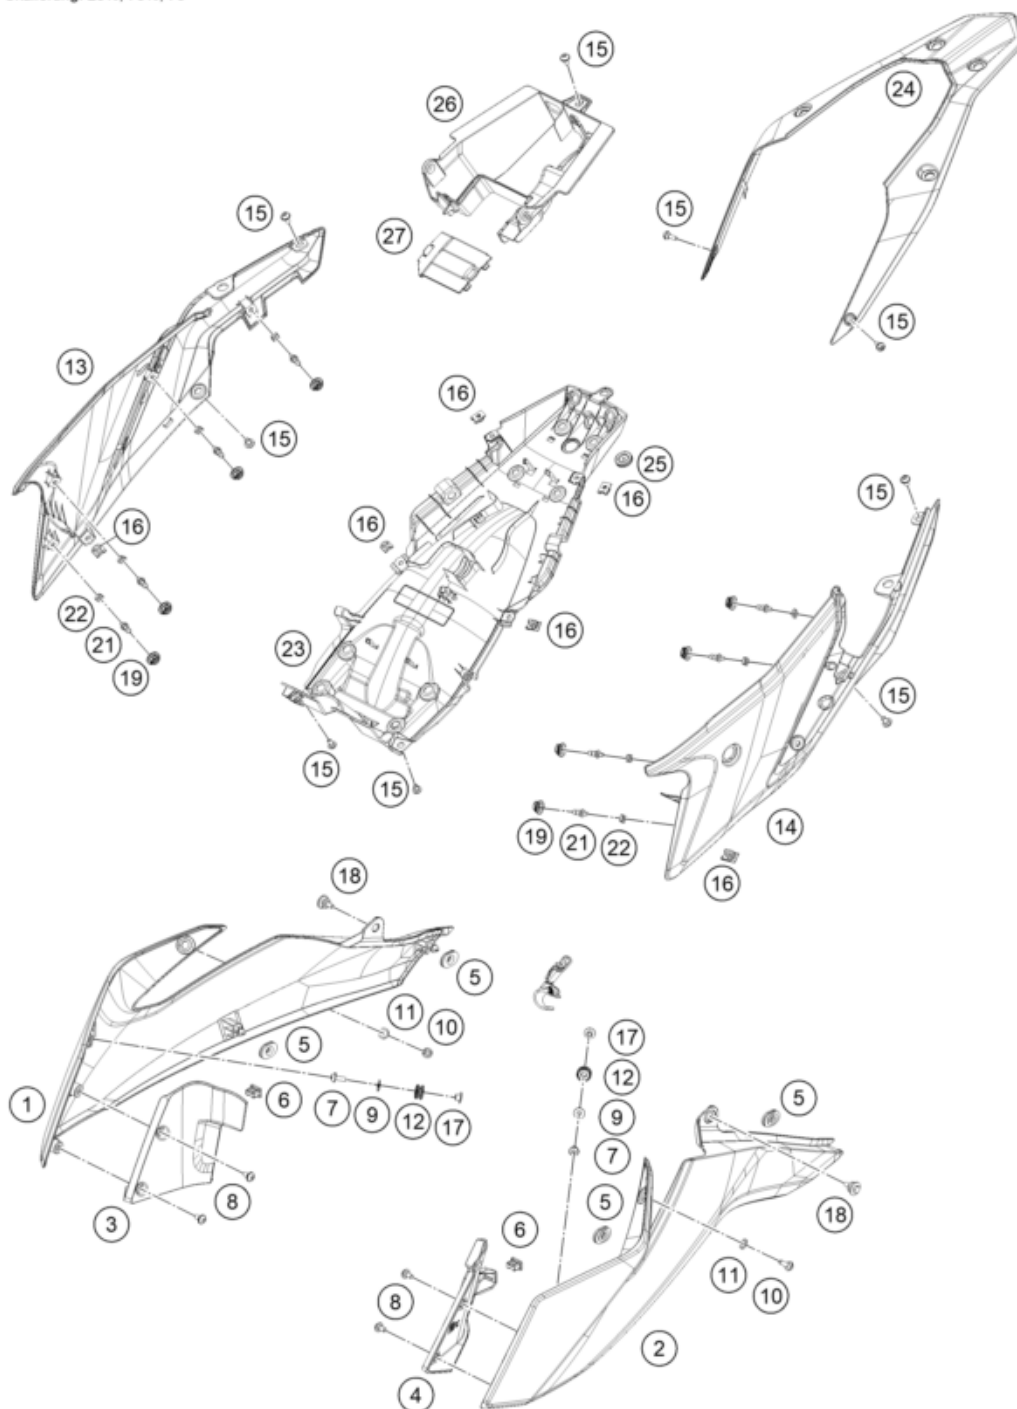

Skalierung: 25%, 75%, 75

Pos	Part Number	Description	Additional Text	Quantity
1	95808051000EBF	Radiator shroud right	with decal	1.00
2	95808050000EBF	Radiator shroud, left	with decal	1.00
3	95808025000	Inner cover, top right		1.00
4	95808026000	Inside cover left		1.00
5	90108060003	GROMMET		4.00
6	90108060002	DAMP. RUBBER II RADIATOR PROT		2.00
7	90808043000	SPECIAL SCREW M6X1X16		2.00
8	93008040000	Screw M6X1X13		4.00
9	J125060005	washer plain id-6.2xod16xthk1x		2.00
10	J031060166	screw butn hd-m6x1xl 16xblkxst		2.00
11	93009059000	Washer nylon		2.00

12	95807013060	Tank bushing		2.00
13	95808042000	COWL SEAT LOWER RH		1.00
14	95808041000	rear cover		1.00
15	93008020060	Screw M6X1X9		9.00
16	93008084010	Range change metal nut M6		2.00
17	95807013070	Tank bushing		2.00
18	J025060196	bolt flange-m6x1x19xbrightxst		2.00
19	93011068010	Rubber grommet ignition lock c		6.00
21	95808041010	Pin quick release		8.00
22	95808041020	Special nut		8.00
23	95808019000	rear lower part		1.00
24	95808013000EBB	Rear fender	with decal	1.00
25	95808019010	Rubber grommet, wire support s		1.00
26	95808023000	Rear part inner cover		1.00
27	95808023010	Starter relay cover		1.00