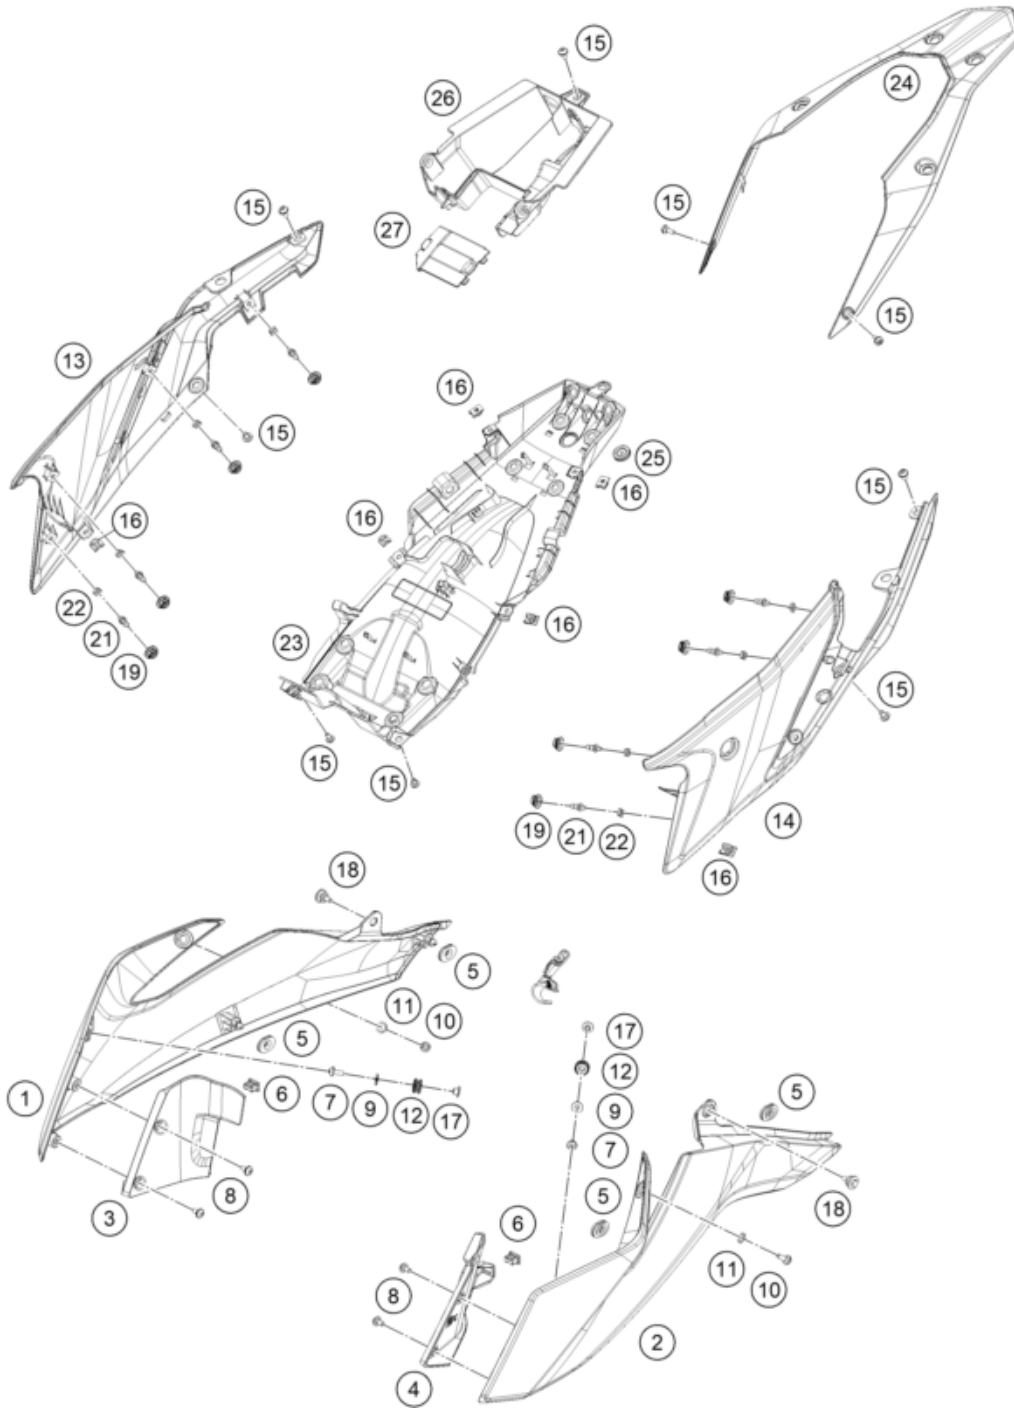

Skalierung: 25%, 75%, 75

Pos	Part Number	Description	Additional Text	Quantity
1	95808051000EBF	Radiator shroud right	with decal	1.00
2	95808050000EBF	Radiator shroud, left	with decal	1.00
3	95808025000	Inner cover, top right		1.00
4	95808026000	Inside cover left		1.00
5	90108060003	GROMMET		4.00
6	90108060002	DAMP. RUBBER II RADIATOR PROT		2.00
7	90808043000	SPECIAL SCREW M6X1X16		2.00
8	93008040000	Screw M6X1X13		4.00
9	J125060005	washer plain id-6.2xod16xthk1x		2.00
10	J031060166	screw butn hd-m6x1xl 16xblkxst		2.00
11	93009059000	Washer nylon		2.00

12	95807013060	Tank bushing		2.00
13	95808042000	COWL SEAT LOWER RH		1.00
14	95808041000	rear cover		1.00
15	93008020060	Screw M6X1X9		9.00
16	93008084010	Range change metal nut M6		2.00
17	95807013070	Tank bushing		2.00
18	J025060196	bolt flange-m6x1x19xbrightxst		2.00
19	93011068010	Rubber grommet ignition lock c		6.00
21	95808041010	Pin quick release		8.00
22	95808041020	Special nut		8.00
23	95808019000	rear lower part		1.00
24	95808013000EBB	Rear fender	with decal	1.00
25	95808019010	Rubber grommet, wire support s		1.00
26	95808023000	Rear part inner cover		1.00
27	95808023010	Starter relay cover		1.00