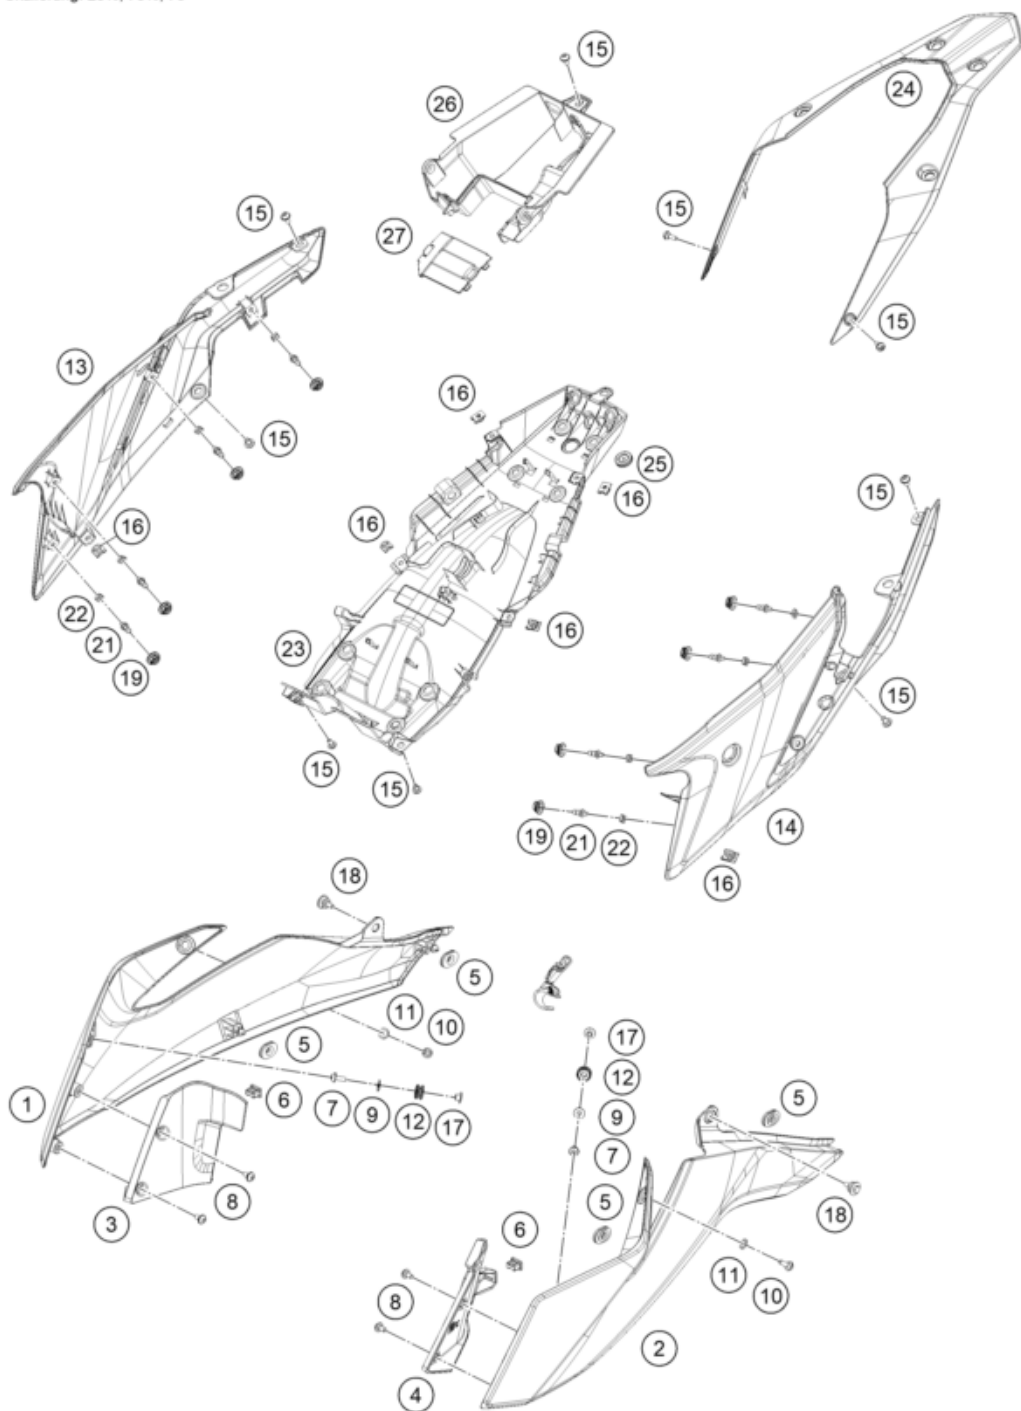

Skalierung: 25%, 75%, 75

Pos	Part Number	Description	Additional Text	Quantity
1	95808051000ABD	Radiator shroud, right	with decal	1.00
2	95808050000ABD	Radiator shroud left	with decal	1.00
3	95808025000	Inner cover, top right		1.00
4	95808026000	Inside cover left		1.00
5	90108060003	GROMMET		4.00
6	90108060002	DAMP. RUBBER II RADIATOR PROT		2.00
7	90808043000	SPECIAL SCREW M6X1X16		2.00
8	93008040000	Screw M6X1X13		4.00
9	J125060005	washer plain id-6.2xod16xthk1x		2.00
10	J031060166	screw butn hd-m6x1xl 16xblkxst		2.00
11	93009059000	Washer nylon		2.00

12	95807013060	Tank bushing		2.00
13	95808042000	COWL SEAT LOWER RH		1.00
14	95808041000	rear cover		1.00
15	93008020060	Screw M6X1X9		9.00
16	93008084010	Range change metal nut M6		2.00
17	95807013070	Tank bushing		2.00
18	J025060196	bolt flange-m6x1x19xbrightxst		2.00
19	93011068010	Rubber grommet ignition lock c		6.00
21	95808041010	Pin quick release		8.00
22	95808041020	Special nut		8.00
23	95808019000	rear lower part		1.00
24	95808013000ABE	Rear fender	with decal	1.00
25	95808019010	Rubber grommet, wire support s		1.00
26	95808023000	Rear part inner cover		1.00
27	95808023010	Starter relay cover		1.00