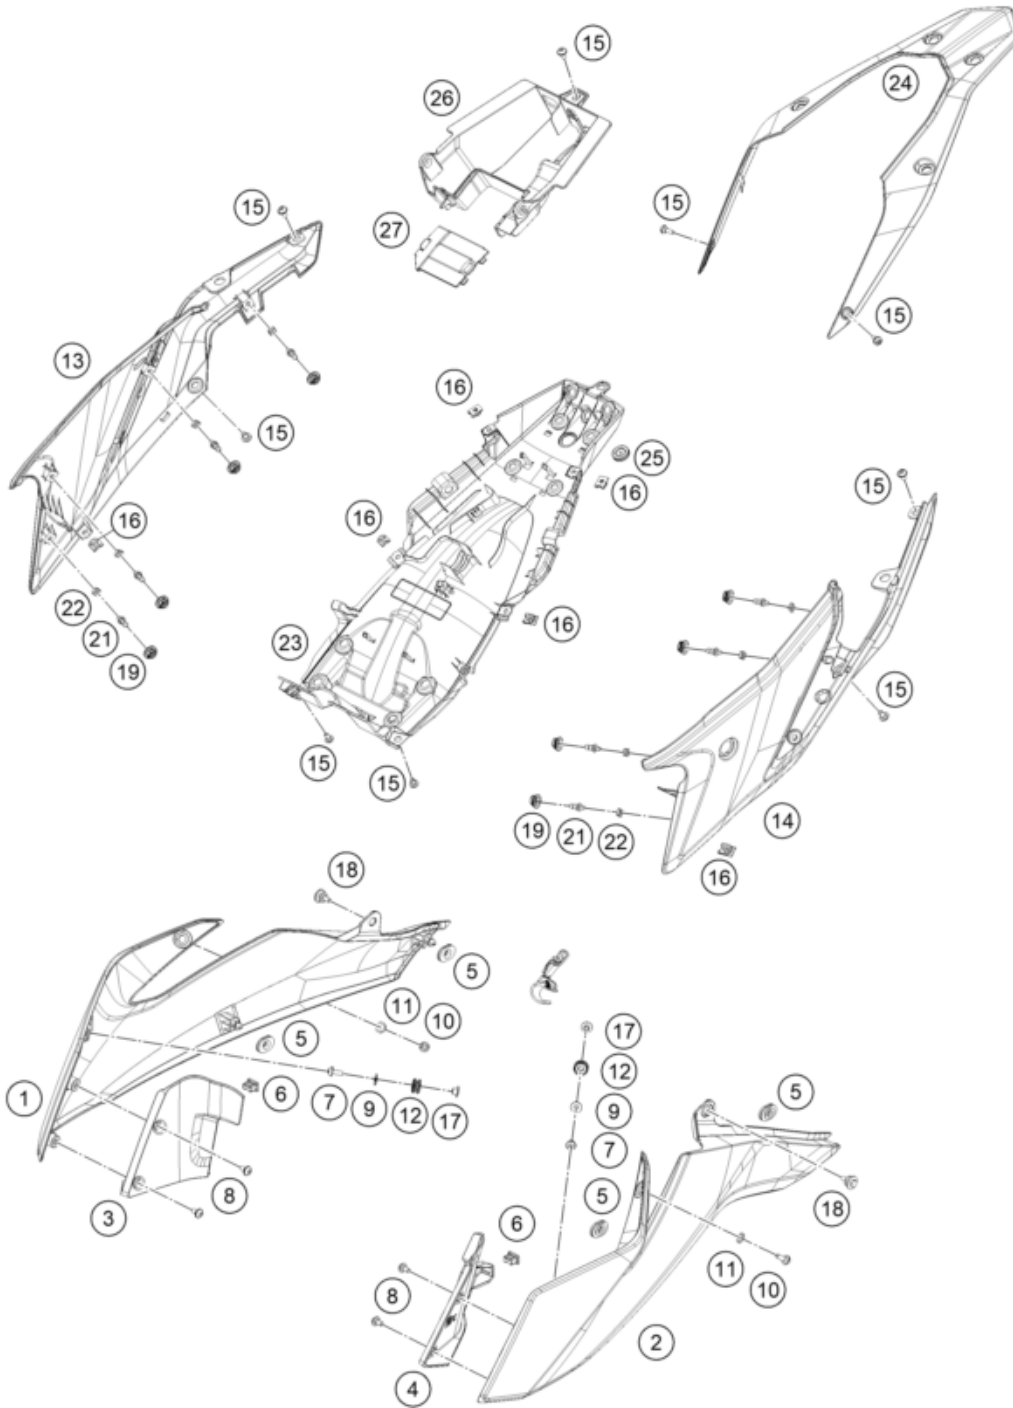

Skalierung: 25%, 75%, 75

Pos	Part Number	Description	Additional Text	Quantity
1	95808051000ABD	Radiator shroud, right	with decal	1.00
2	95808050000ABD	Radiator shroud left	with decal	1.00
3	95808025000	Inner cover, top right		1.00
4	95808026000	Inside cover left		1.00
5	90108060003	GROMMET		4.00
6	90108060002	DAMP. RUBBER II RADIATOR PROT		2.00
7	90808043000	SPECIAL SCREW M6X1X16		2.00
8	93008040000	Screw M6X1X13		4.00
9	J125060005	washer plain id-6.2xod16xthk1x		2.00
10	J031060166	screw butn hd-m6x1xl 16xblkxst		2.00
11	93009059000	Washer nylon		2.00

12	95807013060	Tank bushing		2.00
13	95808042000	COWL SEAT LOWER RH		1.00
14	95808041000	rear cover		1.00
15	93008020060	Screw M6X1X9		9.00
16	93008084010	Range change metal nut M6		2.00
17	95807013070	Tank bushing		2.00
18	J025060196	bolt flange-m6x1x19xbrightxst		2.00
19	93011068010	Rubber grommet ignition lock c		6.00
21	95808041010	Pin quick release		8.00
22	95808041020	Special nut		8.00
23	95808019000	rear lower part		1.00
24	95808013000ABE	Rear fender	with decal	1.00
25	95808019010	Rubber grommet, wire support s		1.00
26	95808023000	Rear part inner cover		1.00
27	95808023010	Starter relay cover		1.00