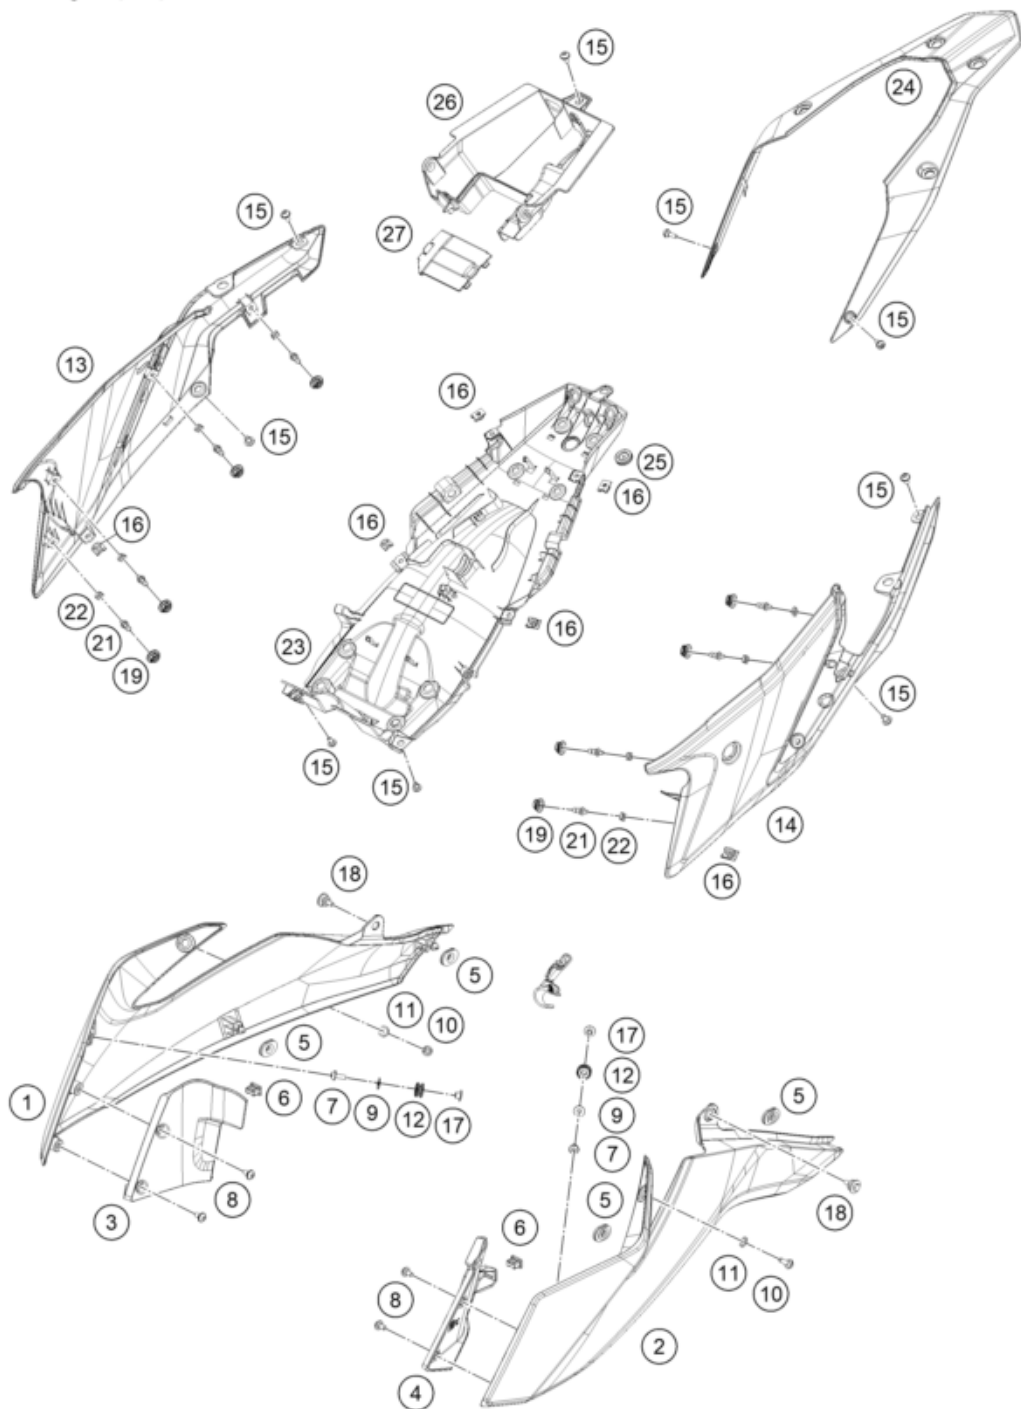

Skalierung: 25%, 75%, 75

Pos	Part Number	Description	Additional Text	Quantity
1	95808051000ABD	Radiator shroud, right	with decal	1.00
2	95808050000ABD	Radiator shroud left	with decal	1.00
3	95808025000	Inner cover, top right		1.00
4	95808026000	Inside cover left		1.00
5	90108060003	GROMMET		4.00
6	90108060002	DAMP. RUBBER II RADIATOR PROT		2.00
7	90808043000	SPECIAL SCREW M6X1X16		2.00
8	93008040000	Screw M6X1X13		4.00
9	J125060005	washer plain id-6.2xod16xthk1x		2.00
10	J031060166	screw butn hd-m6x1xl 16xblkxst		2.00
11	93009059000	Washer nylon		2.00

12	95807013060	Tank bushing		2.00
13	95808042000	COWL SEAT LOWER RH		1.00
14	95808041000	rear cover		1.00
15	93008020060	Screw M6X1X9		9.00
16	93008084010	Range change metal nut M6		2.00
17	95807013070	Tank bushing		2.00
18	J025060196	bolt flange-m6x1x19xbrightxst		2.00
19	93011068010	Rubber grommet ignition lock c		6.00
21	95808041010	Pin quick release		8.00
22	95808041020	Special nut		8.00
23	95808019000	rear lower part		1.00
24	95808013000ABE	Rear fender	with decal	1.00
25	95808019010	Rubber grommet, wire support s		1.00
26	95808023000	Rear part inner cover		1.00
27	95808023010	Starter relay cover		1.00