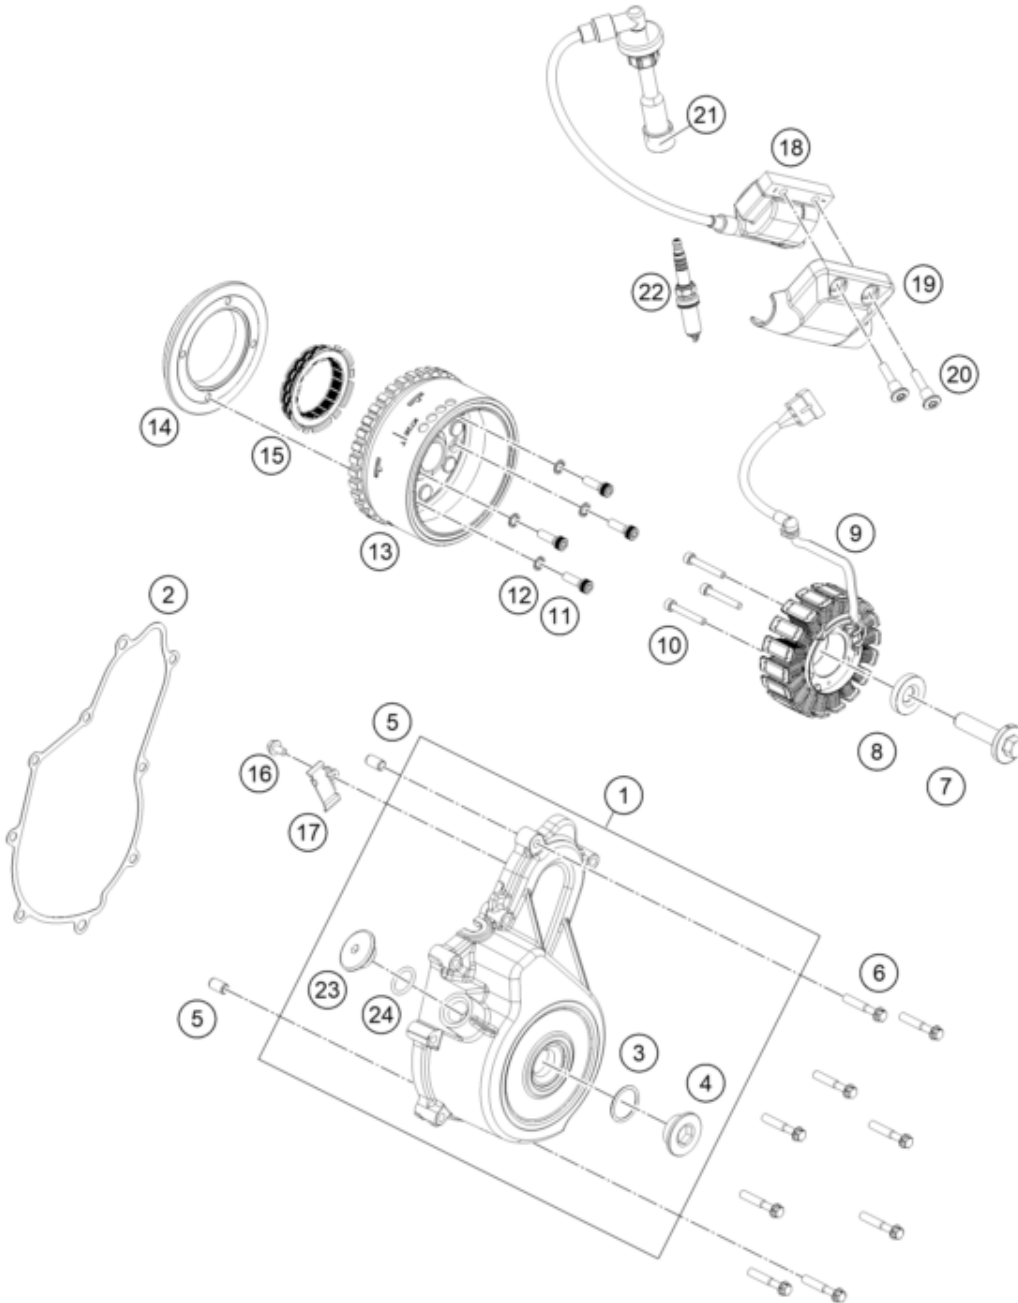

<p>ACHTUNG !!! V2: Drehmomentbegrenzer mit Nadellager Motor Seriennummer von R96304000</p> <p>!</p> <p>Betroffene Baugruppen: 30 - Motorgehäuse 39 - Zündanlage 40 - Elektrostarter</p>	<p>CAUTION !!! V2: Torque limiter with needle bearing Engine serial number from R96304000</p> <p>Affected assembly groups: 30 - Engine Case 39 - Ignition System 40 - Electric Starter</p>
---	---

Pos	Part Number	Description	Additional Text	Quantity
1	xy		COVER MAGNETO ASSLY CHINA	1.00
2	96330040000	GASKET COVER MAGNETO		1.00
3	J770024015	O-RING 24X2,5		1.00
4	90230094000	PLUG SCREW M24X1,5		1.00
5	90130024000	PIN DOWEL 8X6,4X14MM	14mm length	2.00
6	J025060350	FLANGED BOLT M6X35 WS8		9.00
7	J900001205000	BOLT ASSEMBLY		1.00
8	J690001260000	WASHER PLAIN-ID 12.3XOD 31XT 6		1.00

9	94539004000	STATOR ASSEMBLY		1.00
10	J912050353S	AH SCREW M5X35 SELF LOCKING		3.00
11	90130001001	SOCKET HEAD SCREW M6X20		4.00
12	J797060003	TOOTHED WASHER M6		4.00
13	96339005000	ROTOR ASSEMBLY		1.00
14	90130001000	SUPPORT FREEWHEEL CLUTCH		1.00
15	90140026000	FREEWHEEL CLUTCH		1.00
16	J900000501003	BOLT FLANGED M5X0.8		1.00
17	96339029000	BRACKET MAGNETO		1.00
18	96339006000	coil assembly ignition		1.00
19	96339006050	COVER COIL IGNITION		1.00
20	J900000603400	SCREW SOCKET STEP M6X1		2.00
21	90239090001	RUBBER GASKET SPARK PLUG		1.00
22	93839093000	Spark plug BOSCH VR6NEU M12X1.		1.00
23	93839010100	Screw plug, OT marking		1.00
24	J770015824	O-RING 15,8X2,4		1.00