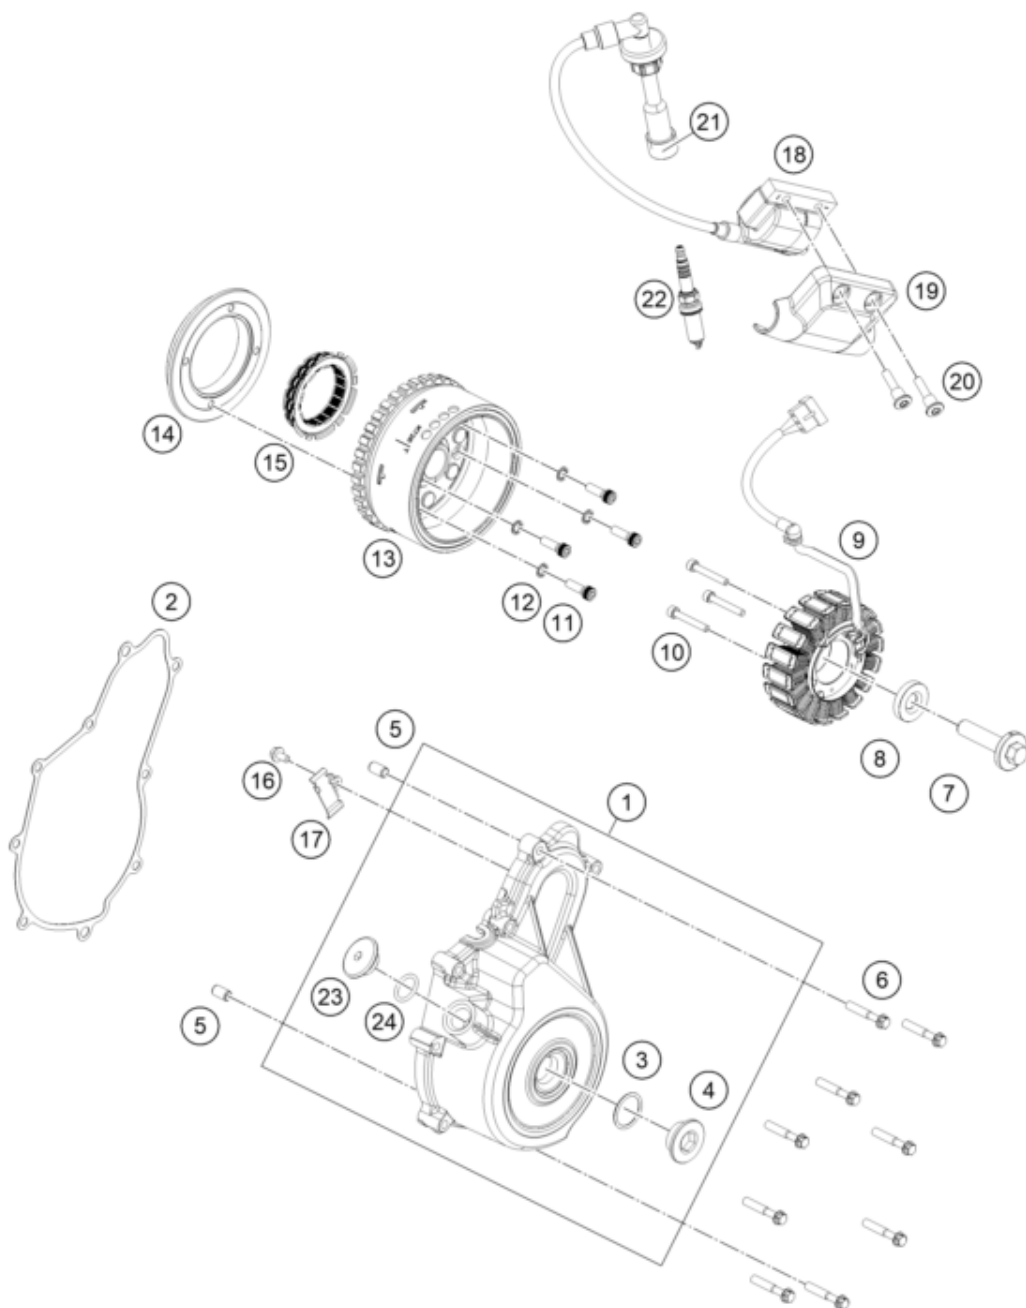

**ACHTUNG !!!**

 V2: Drehmomentbegrenzer mit Nadellager  
 Motor Seriennummer von R96304000

 Betroffene Baugruppen:  
 30 - Motorgehäuse  
 39 - Zündanlage  
 40 - Elektrostarter

**CAUTION !!!**

 V2: Torque limiter with needle bearing  
 Engine serial number from R96304000

 Affected assembly groups:  
 30 - Engine Case  
 39 - Ignition System  
 40 - Electric Starter

Pos	Part Number	Description	Additional Text	Quantity
1	xy		COVER MAGNETO ASSLY CHINA	1.00
2	96330040000	GASKET COVER MAGNETO		1.00
3	J770024015	O-RING 24X2,5		1.00
4	90230094000	PLUG SCREW M24X1,5		1.00
5	90130024000	PIN DOWEL 8X6,4X14MM	14mm length	2.00
6	J025060350	FLANGED BOLT M6X35 WS8		9.00
7	J900001205000	BOLT ASSEMBLY		1.00
8	J690001260000	WASHER PLAIN-ID 12.3XOD 31XT 6		1.00

9	94539004000	STATOR ASSEMBLY		1.00
10	J912050353S	AH SCREW M5X35 SELF LOCKING		3.00
11	90130001001	SOCKET HEAD SCREW M6X20		4.00
12	J797060003	TOOTHED WASHER M6		4.00
13	96339005000	ROTOR ASSEMBLY		1.00
14	90130001000	SUPPORT FREEWHEEL CLUTCH		1.00
15	90140026000	FREEWHEEL CLUTCH		1.00
16	J900000501003	BOLT FLANGED M5X0.8		1.00
17	96339029000	BRACKET MAGNETO		1.00
18	96339006000	coil assembly ignition		1.00
19	96339006050	COVER COIL IGNITION		1.00
20	J900000603400	SCREW SOCKET STEP M6X1		2.00
21	90239090001	RUBBER GASKET SPARK PLUG		1.00
22	93839093000	Spark plug BOSCH VR6NEU M12X1.		1.00
23	93839010100	Screw plug, OT marking		1.00
24	J770015824	O-RING 15,8X2,4		1.00