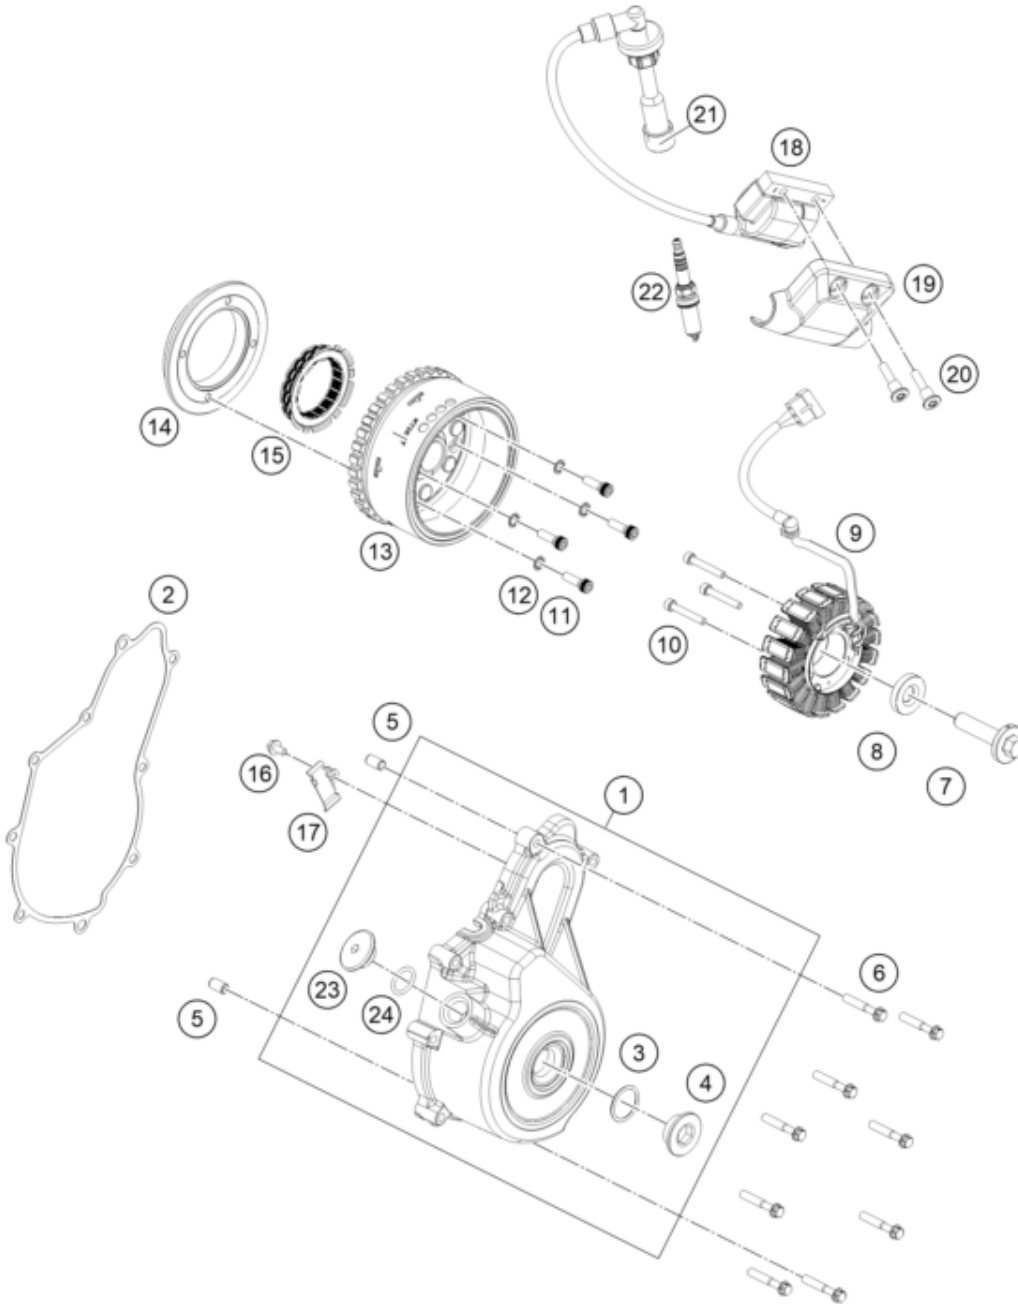

<p>ACHTUNG !!! V1: Drehmomentbegrenzer mit Gleitlager Motor Seriennummer bis R96303999</p> <p>Betroffene Baugruppen: 30 - Motorgehäuse 39 - Zündanlage 40 - Elektrostarter</p>	!	<p>CAUTION !!! V1: Torque limiter with plain bearing Engine serial number up to R96303999</p> <p>Affected assembly groups: 30 - Engine Case 39 - Ignition System 40 - Electric Starter</p>
--	---	--

Pos	Part Number	Description	Additional Text	Quantity
1	96330002033C1	COVER MAGNETO		1.00
2	96330040000	GASKET COVER MAGNETO		1.00
3	J770024015	O-RING 24X2,5		1.00
4	90230094000	PLUG SCREW M24X1,5		1.00
5	90130024000	PIN DOWEL 8X6,4X14MM		2.00
6	J025060350	FLANGED BOLT M6X35 WS8		9.00
7	J900001205000	BOLT ASSEMBLY		1.00
8	J690001260000	WASHER PLAIN-ID 12.3XOD 31XT 6		1.00
9	96339004000	STATOR ASSEMBLY		1.00

10	J912050353S	AH SCREW M5X35 SELF LOCKING	3.00
11	90130001001	SOCKET HEAD SCREW M6X20	4.00
12	J797060003	TOOTHED WASHER M6	4.00
13	96339005000	ROTOR ASSEMBLY	1.00
14	90130001000	SUPPORT FREEWHEEL CLUTCH	1.00
15	90140026000	FREEWHEEL CLUTCH	1.00
16	J900000501003	BOLT FLANGED M5X0.8	1.00
17	96339029000	BRACKET MAGNETO	1.00
18	96339006000	coil assembly ignition	1.00
19	96339006050	COVER COIL IGNITION	1.00
20	J900000603400	SCREW SOCKET STEP M6X1	2.00
21	90239090001	RUBBER GASKET SPARK PLUG	1.00
22	93839093000	Spark plug BOSCH VR6NEU M12X1.	1.00
23	93839010100	Screw plug, OT marking	1.00
24	J770015824	O-RING 15,8X2,4	1.00