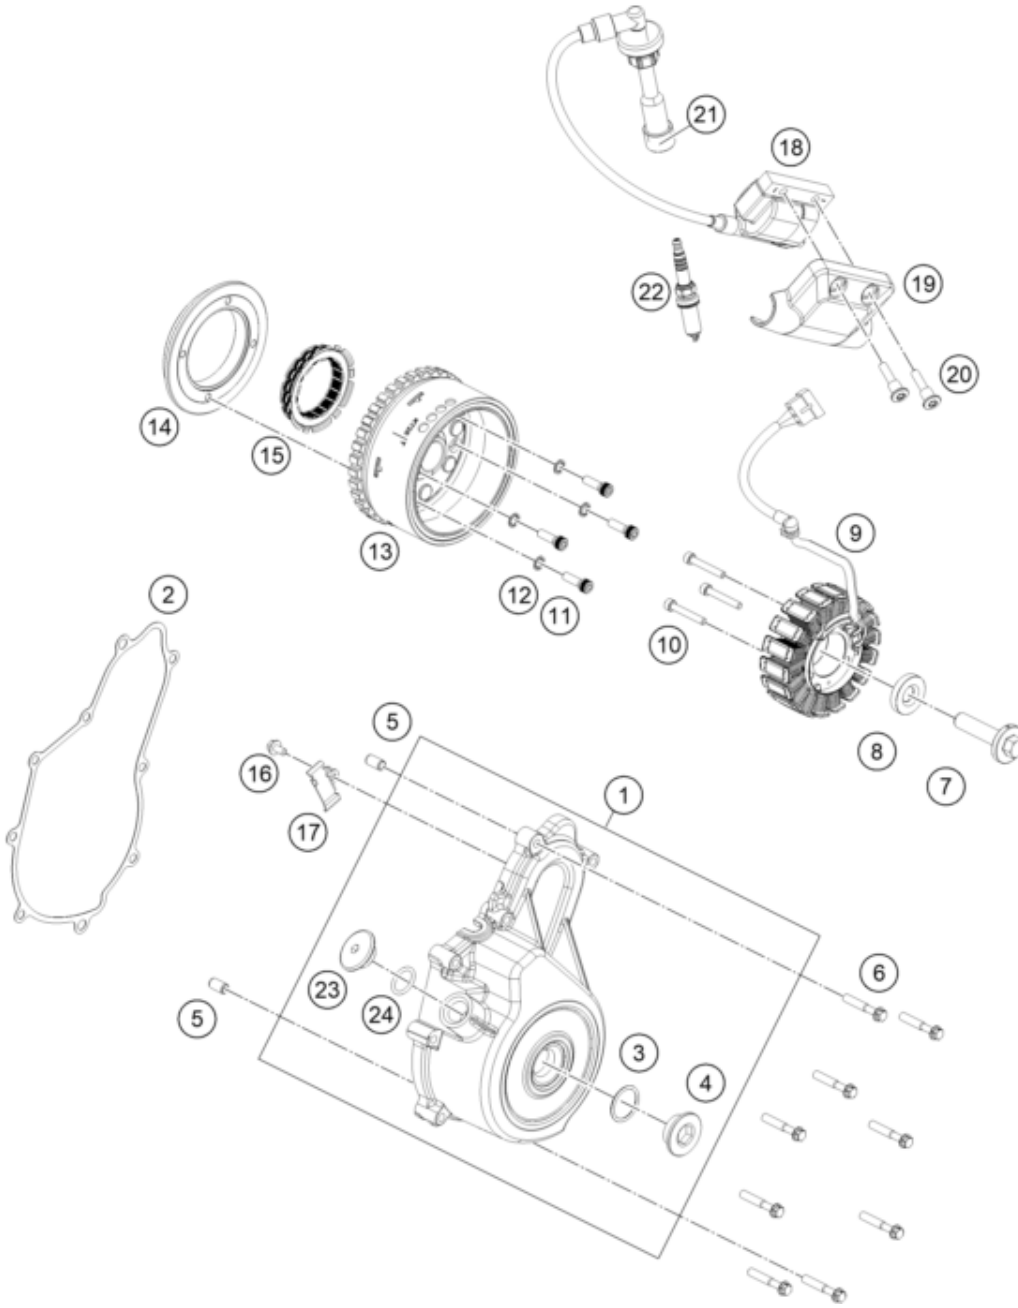

<p>ACHTUNG !!! V1: Drehmomentbegrenzer mit Gleitlager Motor Seriennummer bis R96303999</p> <p>Betroffene Baugruppen: 30 - Motorgehäuse 39 - Zündanlage 40 - Elektrostarter</p>	!	<p>CAUTION !!! V1: Torque limiter with plain bearing Engine serial number up to R96303999</p> <p>Affected assembly groups: 30 - Engine Case 39 - Ignition System 40 - Electric Starter</p>
--	---	--

Pos	Part Number	Description	Additional Text	Quantity
1	96330002033C1	COVER MAGNETO		1.00
2	96330040000	GASKET COVER MAGNETO		1.00
3	J770024015	O-RING 24X2,5		1.00
4	90230094000	PLUG SCREW M24X1,5		1.00
5	90130024000	PIN DOWEL 8X6,4X14MM	14mm length	2.00
6	J025060350	FLANGED BOLT M6X35 WS8		9.00
7	J900001205000	BOLT ASSEMBLY		1.00
8	J690001260000	WASHER PLAIN-ID 12.3XOD 31XT 6		1.00
9	96339004000	STATOR ASSEMBLY		1.00

10	J912050353S	AH SCREW M5X35 SELF LOCKING	3.00
11	90130001001	SOCKET HEAD SCREW M6X20	4.00
12	J797060003	TOOTHED WASHER M6	4.00
13	96339005000	ROTOR ASSEMBLY	1.00
14	90130001000	SUPPORT FREEWHEEL CLUTCH	1.00
15	90140026000	FREEWHEEL CLUTCH	1.00
16	J900000501003	BOLT FLANGED M5X0.8	1.00
17	96339029000	BRACKET MAGNETO	1.00
18	96339006000	coil assembly ignition	1.00
19	96339006050	COVER COIL IGNITION	1.00
20	J900000603400	SCREW SOCKET STEP M6X1	2.00
21	90239090001	RUBBER GASKET SPARK PLUG	1.00
22	93839093000	Spark plug BOSCH VR6NEU M12X1.	1.00
23	93839010100	Screw plug, OT marking	1.00
24	J770015824	O-RING 15,8X2,4	1.00