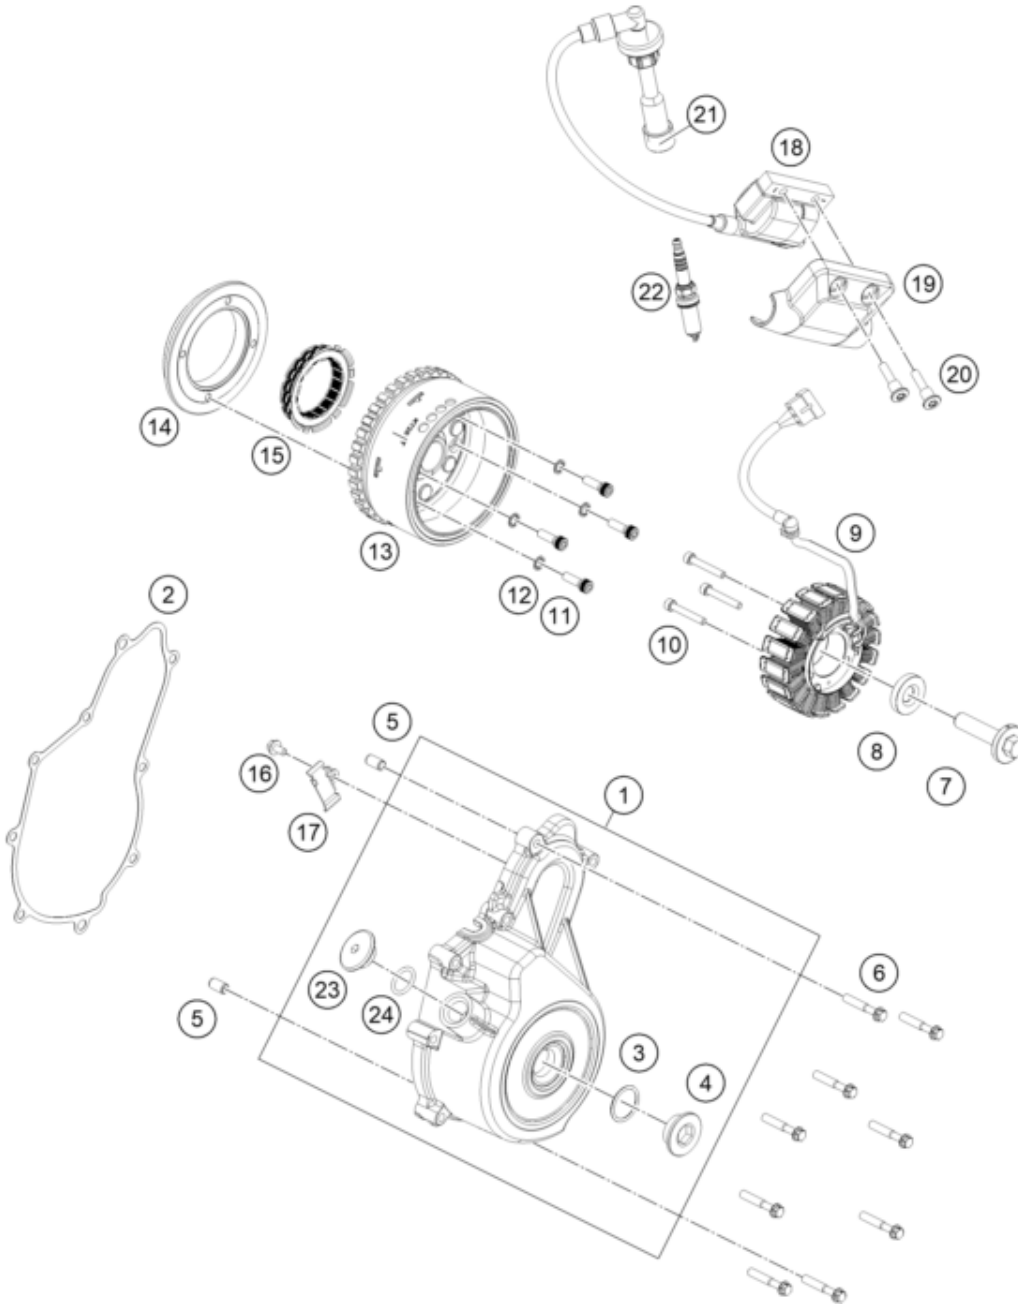

<p><b>ACHTUNG !!!</b> V1: Drehmomentbegrenzer mit Gleitlager Motor Seriennummer bis R96303999</p> <p>Betroffene Baugruppen: 30 - Motorgehäuse 39 - Zündanlage 40 - Elektrostarter</p>	!	<p><b>CAUTION !!!</b> V1: Torque limiter with plain bearing Engine serial number up to R96303999</p> <p>Affected assembly groups: 30 - Engine Case 39 - Ignition System 40 - Electric Starter</p>
---	---	---

Pos	Part Number	Description	Additional Text	Quantity
1	96330002033C1	COVER MAGNETO		1.00
2	96330040000	GASKET COVER MAGNETO		1.00
3	J770024015	O-RING 24X2,5		1.00
4	90230094000	PLUG SCREW M24X1,5		1.00
5	90130024000	PIN DOWEL 8X6,4X14MM	14mm length	2.00
6	J025060350	FLANGED BOLT M6X35 WS8		9.00
7	J900001205000	BOLT ASSEMBLY		1.00
8	J690001260000	WASHER PLAIN-ID 12.3XOD 31XT 6		1.00
9	96339004000	STATOR ASSEMBLY		1.00

10	J912050353S	AH SCREW M5X35 SELF LOCKING	3.00
11	90130001001	SOCKET HEAD SCREW M6X20	4.00
12	J797060003	TOOTHED WASHER M6	4.00
13	96339005000	ROTOR ASSEMBLY	1.00
14	90130001000	SUPPORT FREEWHEEL CLUTCH	1.00
15	90140026000	FREEWHEEL CLUTCH	1.00
16	J900000501003	BOLT FLANGED M5X0.8	1.00
17	96339029000	BRACKET MAGNETO	1.00
18	96339006000	coil assembly ignition	1.00
19	96339006050	COVER COIL IGNITION	1.00
20	J900000603400	SCREW SOCKET STEP M6X1	2.00
21	90239090001	RUBBER GASKET SPARK PLUG	1.00
22	93839093000	Spark plug BOSCH VR6NEU M12X1.	1.00
23	93839010100	Screw plug, OT marking	1.00
24	J770015824	O-RING 15,8X2,4	1.00