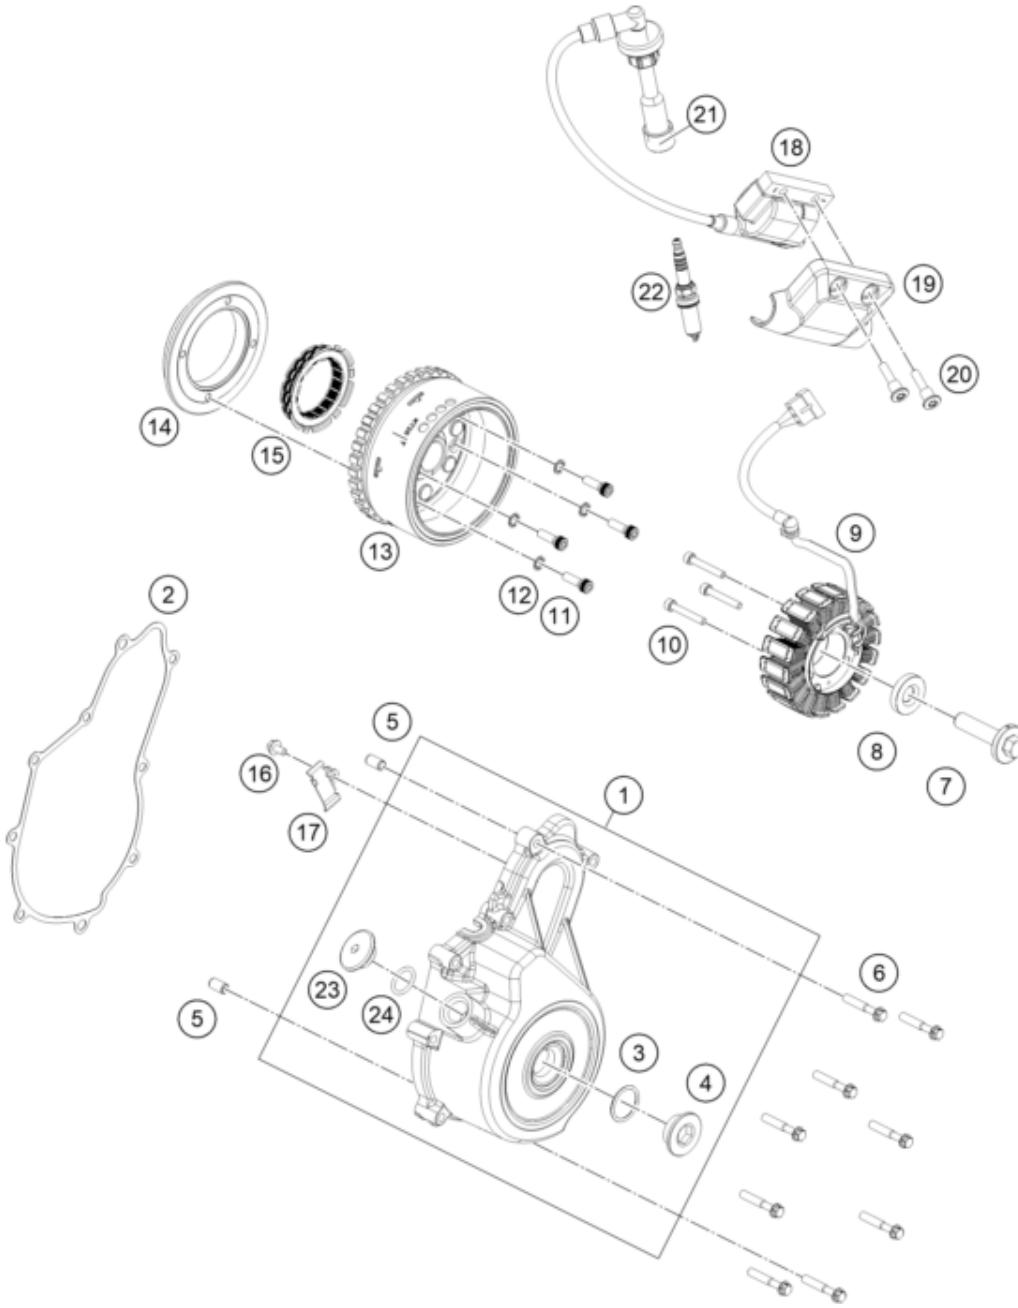

<p>ACHTUNG !!! V1: Drehmomentbegrenzer mit Gleitlager Motor Seriennummer bis R96303999</p> <p>Betroffene Baugruppen: 30 - Motorgehäuse 39 - Zündanlage 40 - Elektrostarter</p>	!	<p>CAUTION !!! V1: Torque limiter with plain bearing Engine serial number up to R96303999</p> <p>Affected assembly groups: 30 - Engine Case 39 - Ignition System 40 - Electric Starter</p>
---	---	---

Pos	Part Number	Description	Additional Text	Quantity
1	96330002033C1	COVER MAGNETO		1.00
2	96330040000	GASKET COVER MAGNETO		1.00
3	J770024015	O-RING 24X2,5		1.00
4	90230094000	PLUG SCREW M24X1,5		1.00
5	90130024000	PIN DOWEL 8X6,4X14MM		2.00
6	J025060350	FLANGED BOLT M6X35 WS8		9.00
7	J900001205000	BOLT ASSEMBLY		1.00
8	J690001260000	WASHER PLAIN-ID 12.3XOD 31XT 6		1.00
9	96339004000	STATOR ASSEMBLY		1.00

10	J912050353S	AH SCREW M5X35 SELF LOCKING	3.00
11	90130001001	SOCKET HEAD SCREW M6X20	4.00
12	J797060003	TOOTHED WASHER M6	4.00
13	96339005000	ROTOR ASSEMBLY	1.00
14	90130001000	SUPPORT FREEWHEEL CLUTCH	1.00
15	90140026000	FREEWHEEL CLUTCH	1.00
16	J900000501003	BOLT FLANGED M5X0.8	1.00
17	96339029000	BRACKET MAGNETO	1.00
18	96339006000	coil assembly ignition	1.00
19	96339006050	COVER COIL IGNITION	1.00
20	J900000603400	SCREW SOCKET STEP M6X1	2.00
21	90239090001	RUBBER GASKET SPARK PLUG	1.00
22	93839093000	Spark plug BOSCH VR6NEU M12X1.	1.00
23	93839010100	Screw plug, OT marking	1.00
24	J770015824	O-RING 15,8X2,4	1.00