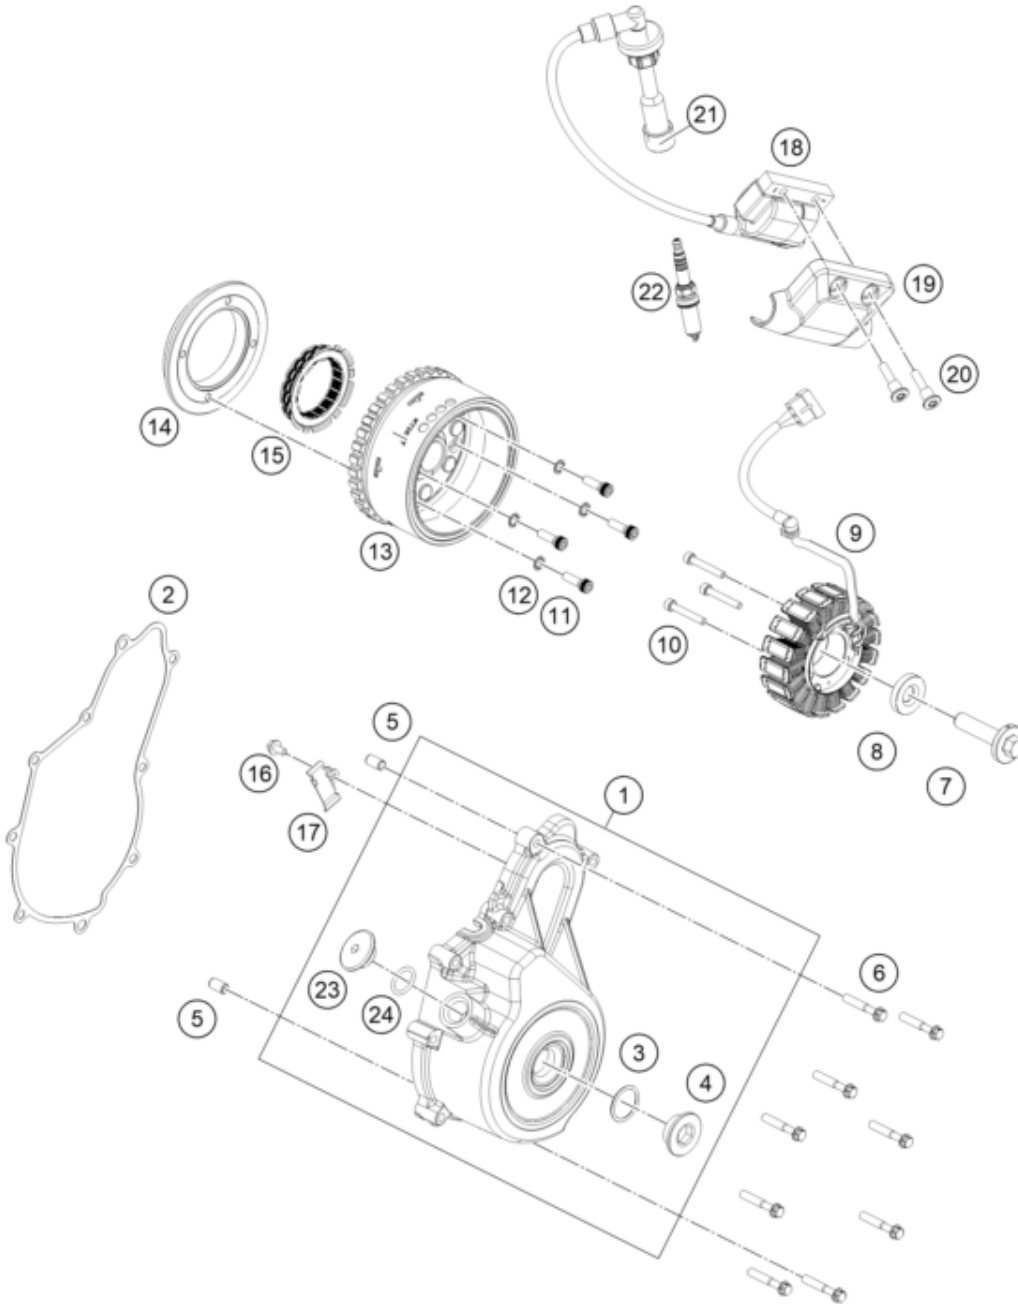

<p>ACHTUNG !!! V1: Drehmomentbegrenzer mit Gleitlager Motor Seriennummer bis R96303999</p> <p>Betroffene Baugruppen: 30 - Motorgehäuse 39 - Zündanlage 40 - Elektrostarter</p>	!	<p>CAUTION !!! V1: Torque limiter with plain bearing Engine serial number up to R96303999</p> <p>Affected assembly groups: 30 - Engine Case 39 - Ignition System 40 - Electric Starter</p>
---	---	---

Pos	Part Number	Description	Additional Text	Quantity
1	96330002033C1	COVER MAGNETO		1.00
2	96330040000	GASKET COVER MAGNETO		1.00
3	J770024015	O-RING 24X2,5		1.00
4	90230094000	PLUG SCREW M24X1,5		1.00
5	90130024000	PIN DOWEL 8X6,4X14MM		2.00
6	J025060350	FLANGED BOLT M6X35 WS8		9.00
7	J900001205000	BOLT ASSEMBLY		1.00
8	J690001260000	WASHER PLAIN-ID 12.3XOD 31XT 6		1.00
9	96339004000	STATOR ASSEMBLY		1.00

10	J912050353S	AH SCREW M5X35 SELF LOCKING		3.00
11	90130001001	SOCKET HEAD SCREW M6X20		4.00
12	J797060003	TOOTHED WASHER M6		4.00
13	96339005000	ROTOR ASSEMBLY		1.00
14	90130001000	SUPPORT FREEWHEEL CLUTCH		1.00
15	90140026000	FREEWHEEL CLUTCH		1.00
16	J900000501003	BOLT FLANGED M5X0.8		1.00
17	96339029000	BRACKET MAGNETO		1.00
18	96339006000	coil assembly ignition		1.00
19	96339006050	COVER COIL IGNITION		1.00
20	J900000603400	SCREW SOCKET STEP M6X1		2.00
21	90239090001	RUBBER GASKET SPARK PLUG		1.00
22	93839093000	Spark plug BOSCH VR6NEU M12X1.		1.00
23	93839010100	Screw plug, OT marking		1.00
24	J770015824	O-RING 15,8X2,4		1.00