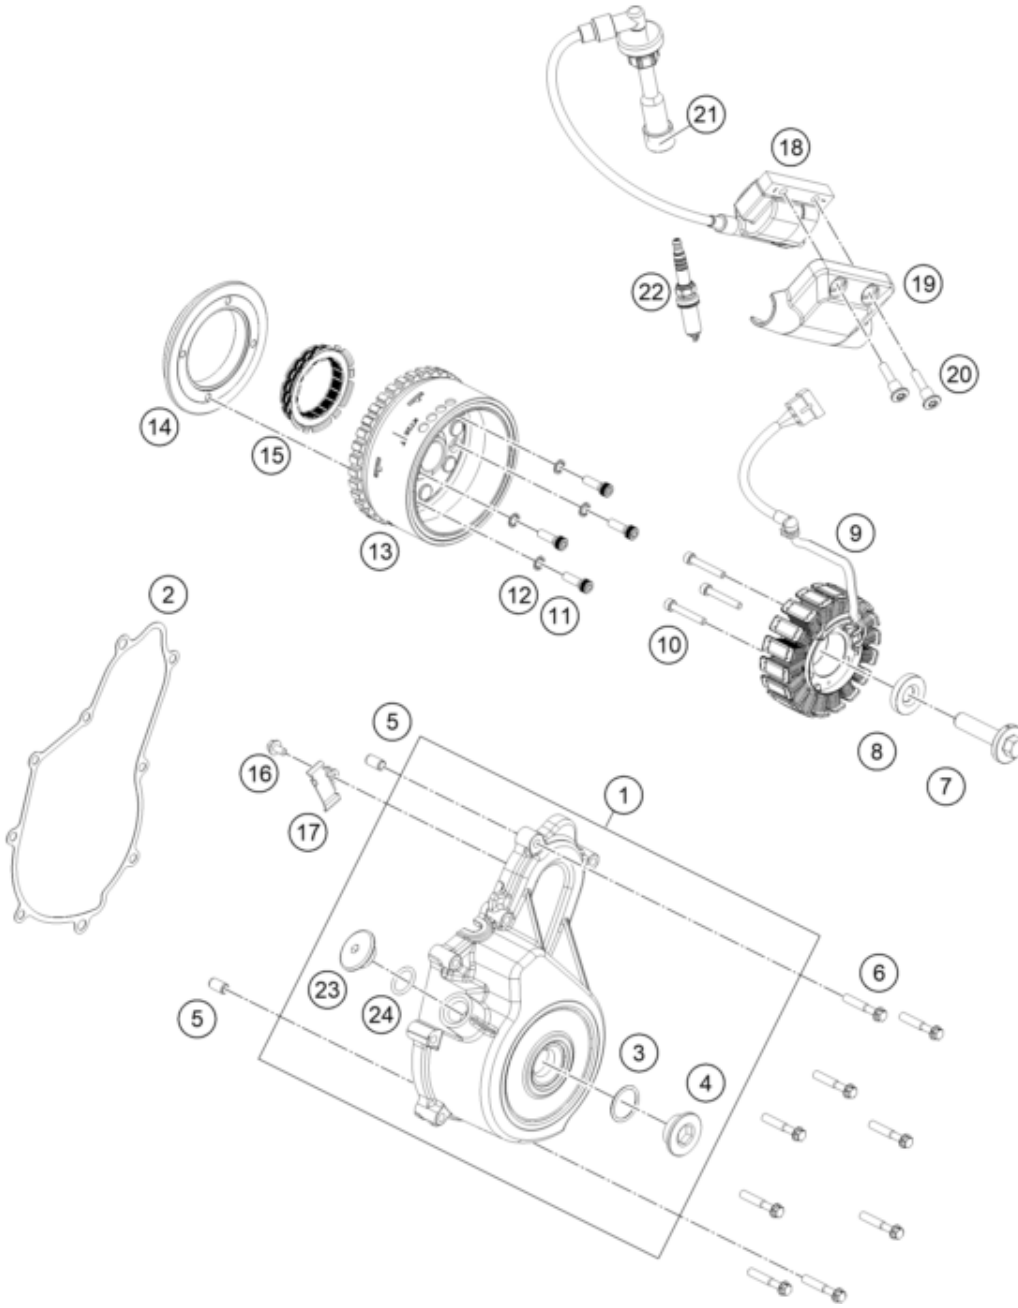

<p>ACHTUNG !!! V1: Drehmomentbegrenzer mit Gleitlager Motor Seriennummer bis R96303999</p> <p>Betroffene Baugruppen: 30 - Motorgehäuse 39 - Zündanlage 40 - Elektrostarter</p>	!	<p>CAUTION !!! V1: Torque limiter with plain bearing Engine serial number up to R96303999</p> <p>Affected assembly groups: 30 - Engine Case 39 - Ignition System 40 - Electric Starter</p>
--	---	--

Pos	Part Number	Description	Additional Text	Quantity
1	96330002033C1	COVER MAGNETO		1.00
2	96330040000	GASKET COVER MAGNETO		1.00
3	J770024015	O-RING 24X2,5		1.00
4	90230094000	PLUG SCREW M24X1,5		1.00
5	90130024000	PIN DOWEL 8X6,4X14MM		2.00
6	J025060350	FLANGED BOLT M6X35 WS8		9.00
7	J900001205000	BOLT ASSEMBLY		1.00
8	J690001260000	WASHER PLAIN-ID 12.3XOD 31XT 6		1.00
9	96339004000	STATOR ASSEMBLY		1.00

10	J912050353S	AH SCREW M5X35 SELF LOCKING		3.00
11	90130001001	SOCKET HEAD SCREW M6X20		4.00
12	J797060003	TOOTHED WASHER M6		4.00
13	96339005000	ROTOR ASSEMBLY		1.00
14	90130001000	SUPPORT FREEWHEEL CLUTCH		1.00
15	90140026000	FREEWHEEL CLUTCH		1.00
16	J900000501003	BOLT FLANGED M5X0.8		1.00
17	96339029000	BRACKET MAGNETO		1.00
18	96339006000	coil assembly ignition		1.00
19	96339006050	COVER COIL IGNITION		1.00
20	J900000603400	SCREW SOCKET STEP M6X1		2.00
21	90239090001	RUBBER GASKET SPARK PLUG		1.00
22	93839093000	Spark plug BOSCH VR6NEU M12X1.		1.00
23	93839010100	Screw plug, OT marking		1.00
24	J770015824	O-RING 15,8X2,4		1.00