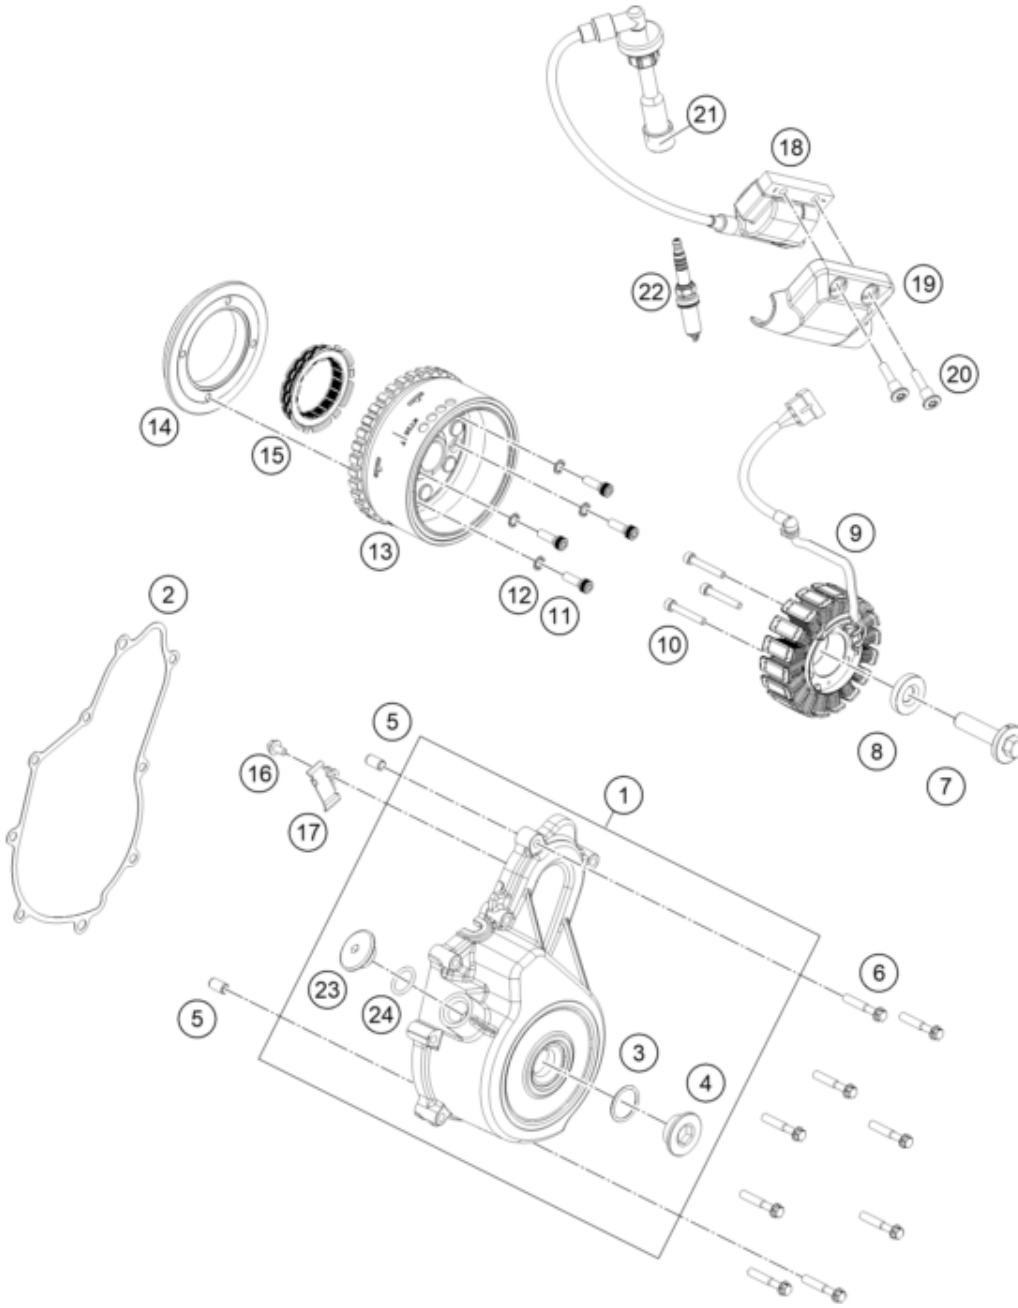

<p>ACHTUNG !!! V1: Drehmomentbegrenzer mit Gleitlager Motor Seriennummer bis R96303999</p> <p>Betroffene Baugruppen: 30 - Motorgehäuse 39 - Zündanlage 40 - Elektrostarter</p>	!	<p>CAUTION !!! V1: Torque limiter with plain bearing Engine serial number up to R96303999</p> <p>Affected assembly groups: 30 - Engine Case 39 - Ignition System 40 - Electric Starter</p>
---	---	---

Pos	Part Number	Description	Additional Text	Quantity
1	96330002033C1	COVER MAGNETO		1.00
2	96330040000	GASKET COVER MAGNETO		1.00
3	J770024015	O-RING 24X2,5		1.00
4	90230094000	PLUG SCREW M24X1,5		1.00
5	90130024000	PIN DOWEL 8X6,4X14MM	14mm length	2.00
6	J025060350	FLANGED BOLT M6X35 WS8		9.00
7	J900001205000	BOLT ASSEMBLY		1.00
8	J690001260000	WASHER PLAIN-ID 12.3XOD 31XT 6		1.00
9	96339004000	STATOR ASSEMBLY		1.00

10	J912050353S	AH SCREW M5X35 SELF LOCKING		3.00
11	90130001001	SOCKET HEAD SCREW M6X20		4.00
12	J797060003	TOOTHED WASHER M6		4.00
13	96339005000	ROTOR ASSEMBLY		1.00
14	90130001000	SUPPORT FREEWHEEL CLUTCH		1.00
15	90140026000	FREEWHEEL CLUTCH		1.00
16	J900000501003	BOLT FLANGED M5X0.8		1.00
17	96339029000	BRACKET MAGNETO		1.00
18	96339006000	coil assembly ignition		1.00
19	96339006050	COVER COIL IGNITION		1.00
20	J900000603400	SCREW SOCKET STEP M6X1		2.00
21	90239090001	RUBBER GASKET SPARK PLUG		1.00
22	93839093000	Spark plug BOSCH VR6NEU M12X1.		1.00
23	93839010100	Screw plug, OT marking		1.00
24	J770015824	O-RING 15,8X2,4		1.00