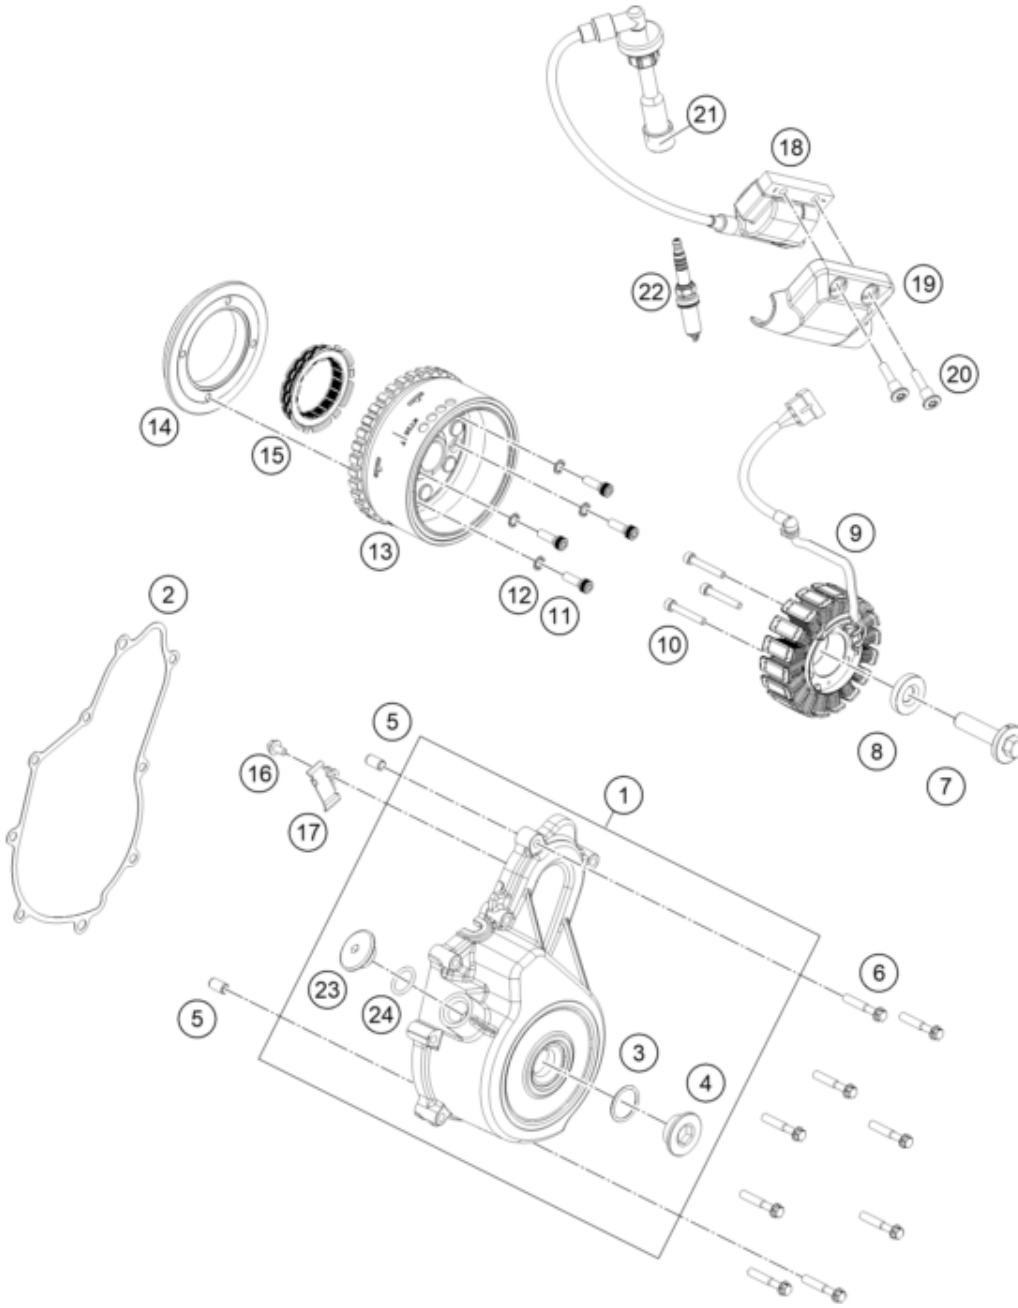

<p><b>ACHTUNG !!!</b> V1: Drehmomentbegrenzer mit Gleitlager Motor Seriennummer bis R96303999</p> <p>Betroffene Baugruppen: 30 - Motorgehäuse 39 - Zündanlage 40 - Elektrostarter</p>	!	<p><b>CAUTION !!!</b> V1: Torque limiter with plain bearing Engine serial number up to R96303999</p> <p>Affected assembly groups: 30 - Engine Case 39 - Ignition System 40 - Electric Starter</p>
---	---	---

Pos	Part Number	Description	Additional Text	Quantity
1	96330002033C1	COVER MAGNETO		1.00
2	96330040000	GASKET COVER MAGNETO		1.00
3	J770024015	O-RING 24X2,5		1.00
4	90230094000	PLUG SCREW M24X1,5		1.00
5	90130024000	PIN DOWEL 8X6,4X14MM	14mm length	2.00
6	J025060350	FLANGED BOLT M6X35 WS8		9.00
7	J900001205000	BOLT ASSEMBLY		1.00
8	J690001260000	WASHER PLAIN-ID 12.3XOD 31XT 6		1.00
9	96339004000	STATOR ASSEMBLY		1.00

10	J912050353S	AH SCREW M5X35 SELF LOCKING		3.00
11	90130001001	SOCKET HEAD SCREW M6X20		4.00
12	J797060003	TOOTHED WASHER M6		4.00
13	96339005000	ROTOR ASSEMBLY		1.00
14	90130001000	SUPPORT FREEWHEEL CLUTCH		1.00
15	90140026000	FREEWHEEL CLUTCH		1.00
16	J900000501003	BOLT FLANGED M5X0.8		1.00
17	96339029000	BRACKET MAGNETO		1.00
18	96339006000	coil assembly ignition		1.00
19	96339006050	COVER COIL IGNITION		1.00
20	J900000603400	SCREW SOCKET STEP M6X1		2.00
21	90239090001	RUBBER GASKET SPARK PLUG		1.00
22	93839093000	Spark plug BOSCH VR6NEU M12X1.		1.00
23	93839010100	Screw plug, OT marking		1.00
24	J770015824	O-RING 15,8X2,4		1.00